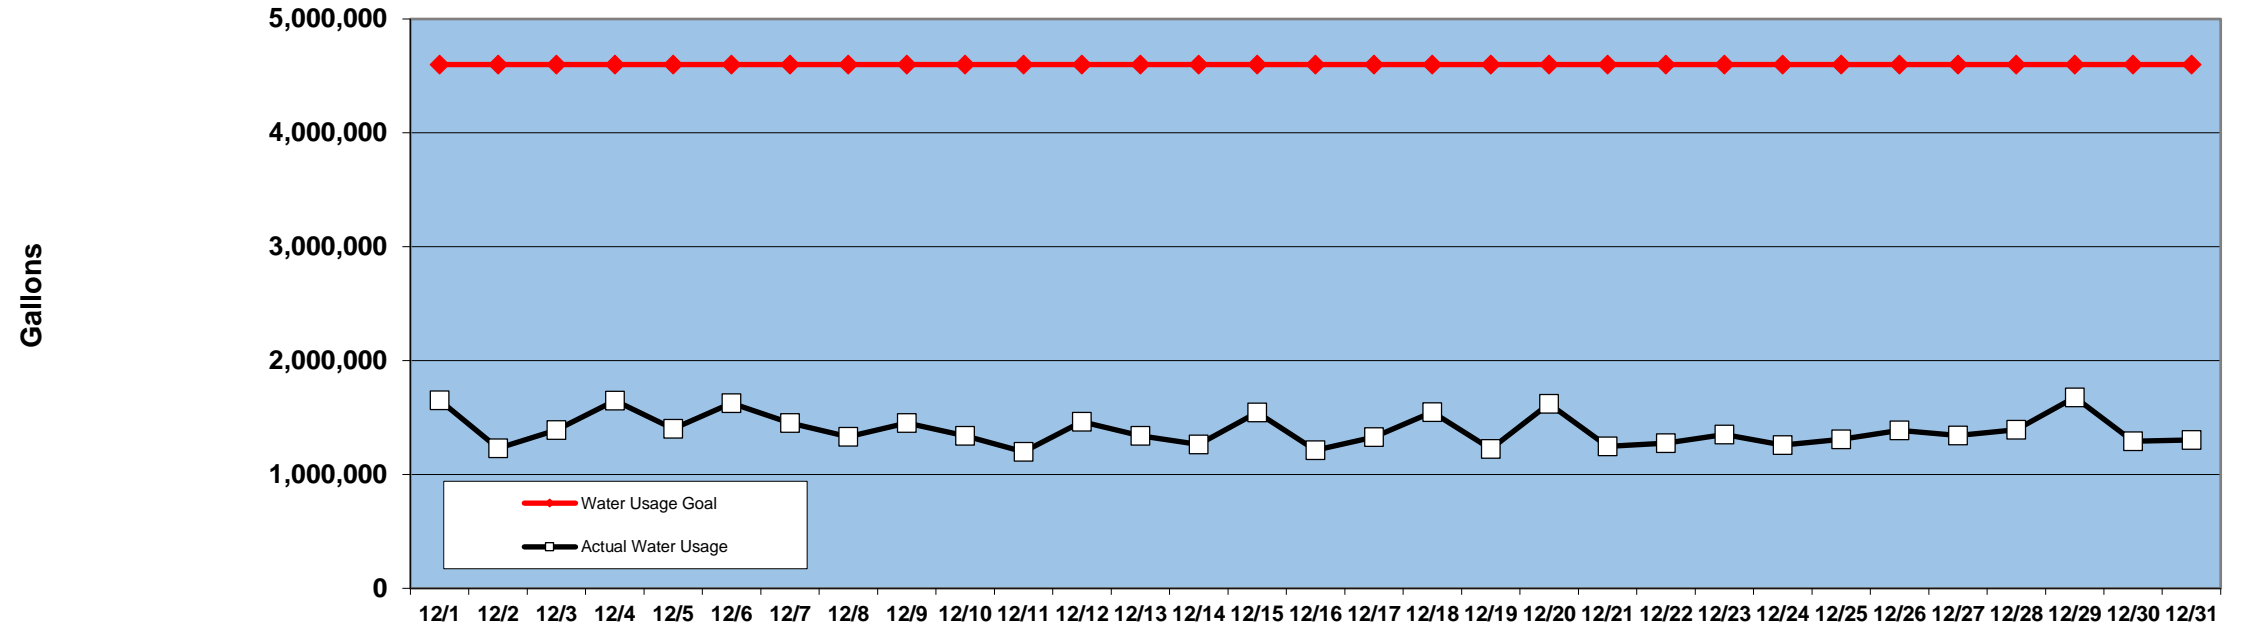

PINEHURST DAILY WATER USAGE FOR DECEMBER 2018 (updated 11/5/18 to reflect previous day's totals)

This data is supplied by Moore County Public Utilities. Currently in Stage 1 voluntary water restrictions.