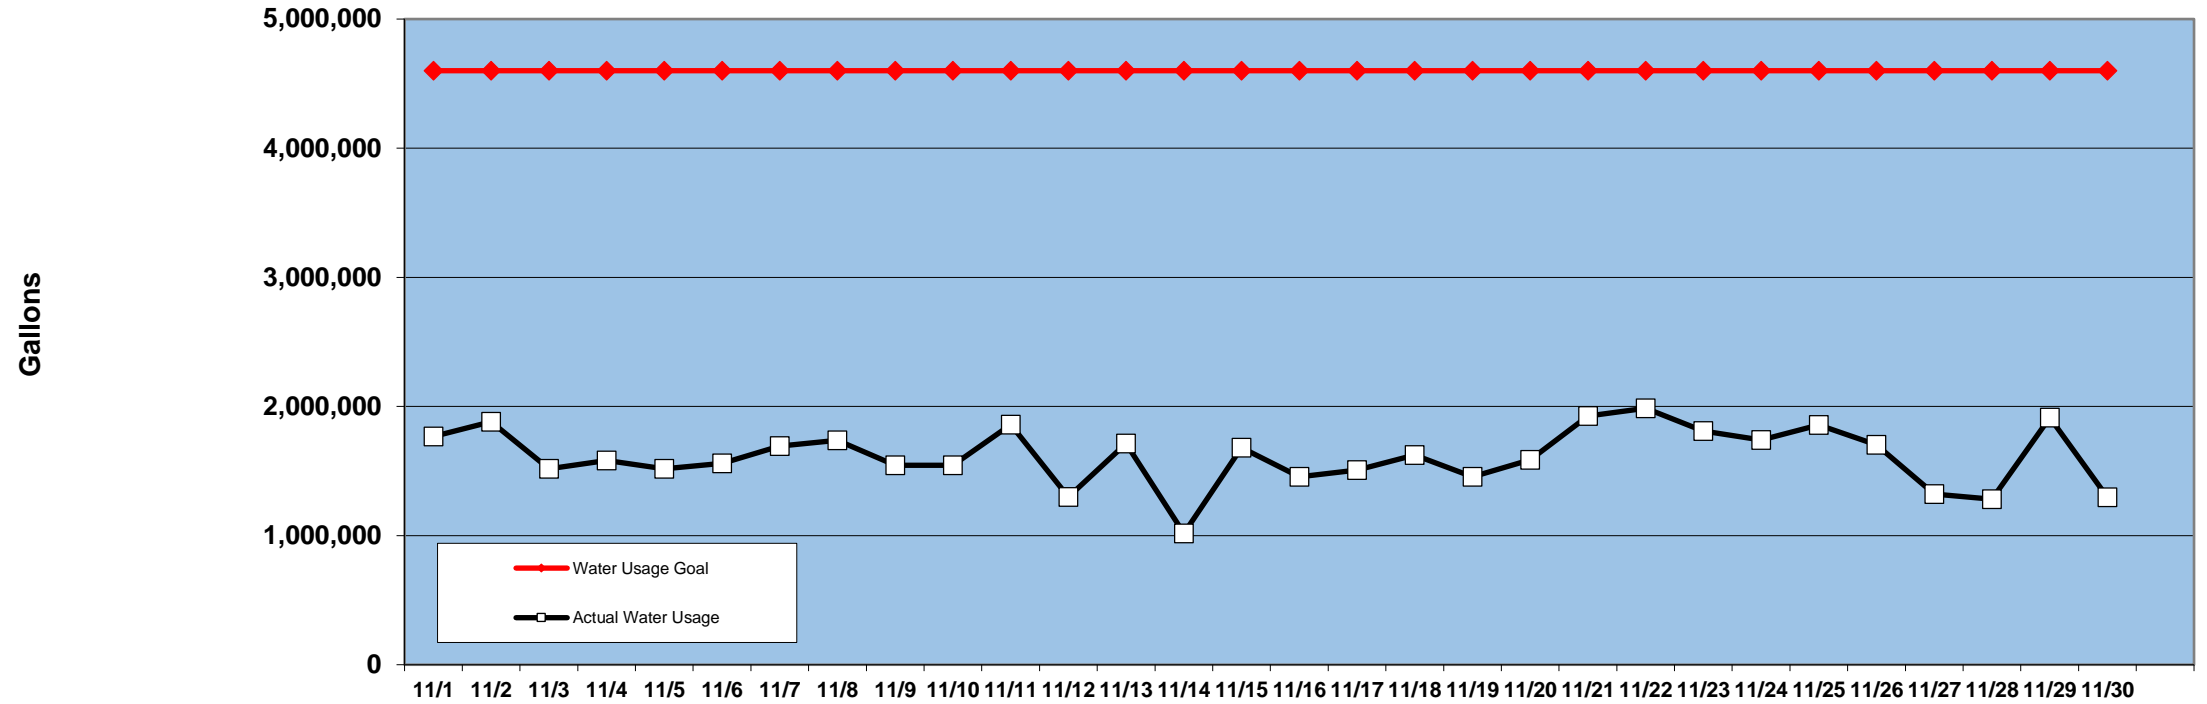

### PINEHURST DAILY WATER USAGE FOR NOVEMBER 2018 (updated 11/5/18 to reflect previous day's totals)

This data is supplied by Moore County Public Utilities. Currently in Stage 1 voluntary water restrictions.