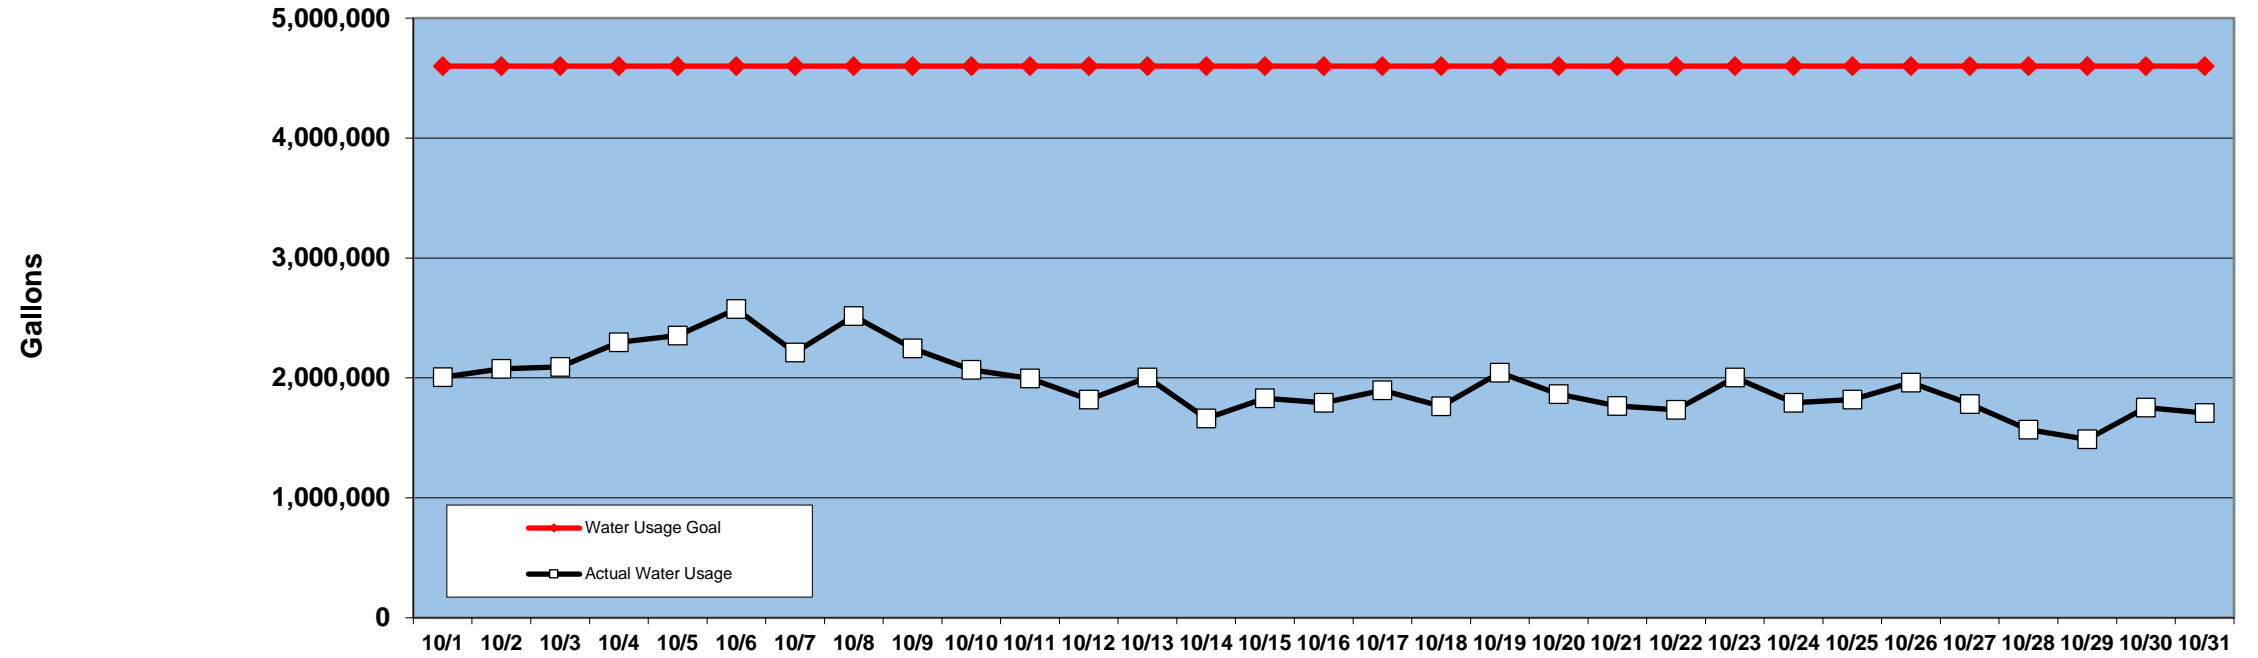

PINEHURST DAILY WATER USAGE FOR OCTOBER 2018 *(updated 11/5/18 to reflect previous day's totals)*

This data is supplied by Moore County Public Utilities. Currently in Stage 1 voluntary water restrictions.