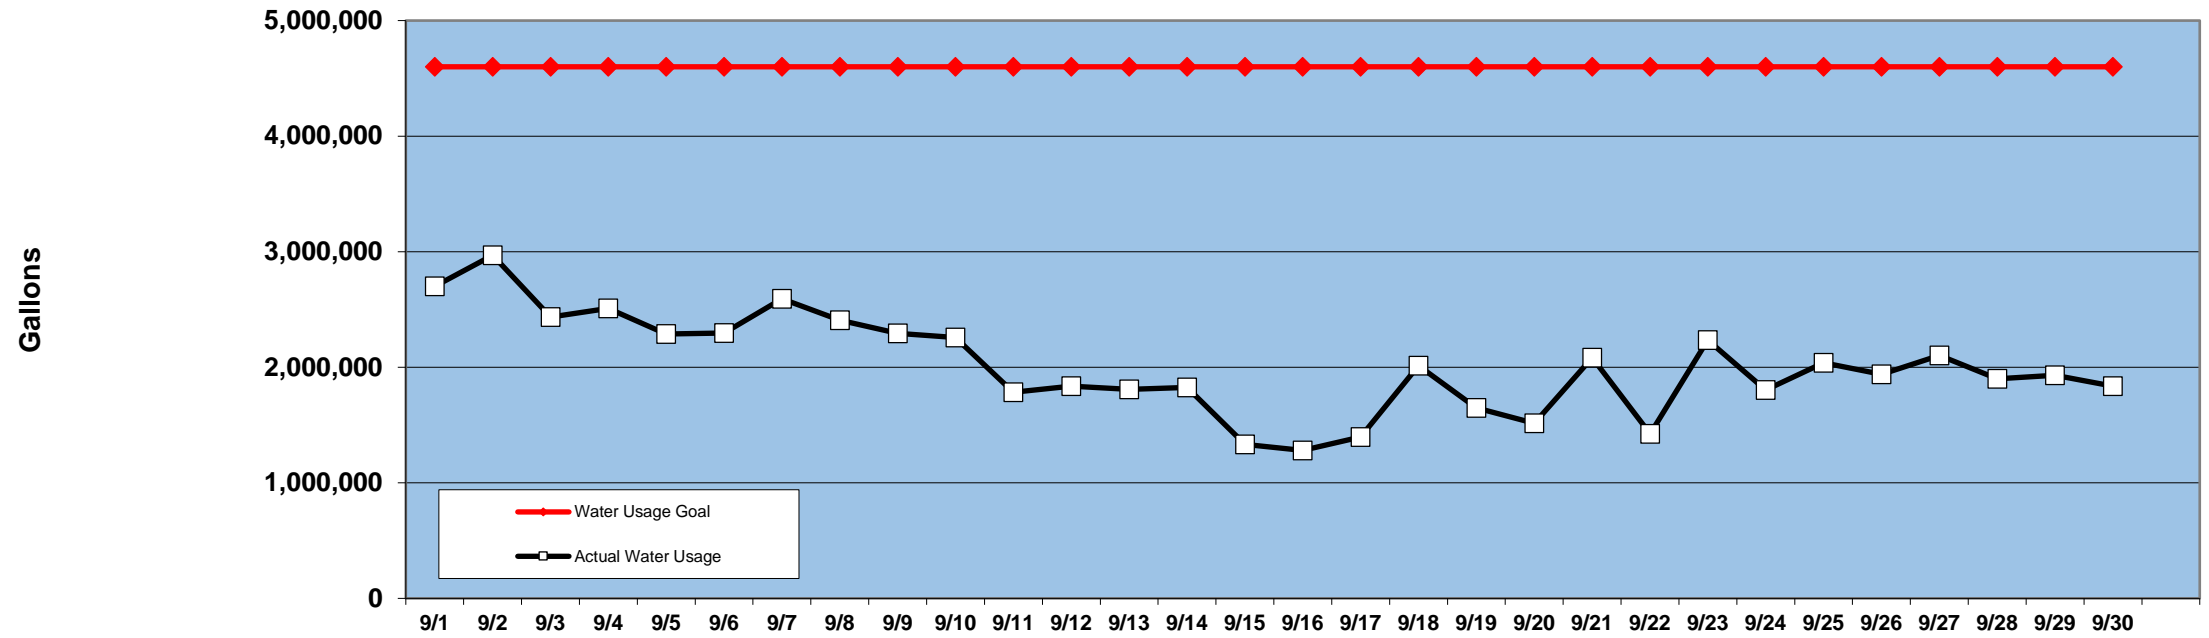

PINEHURST DAILY WATER USAGE FOR SEPTEMBER 2018 (updated 10/2/18 to reflect previous day's totals)

This data is supplied by Moore County Public Utilities. Currently in Stage 1 voluntary water restrictions.