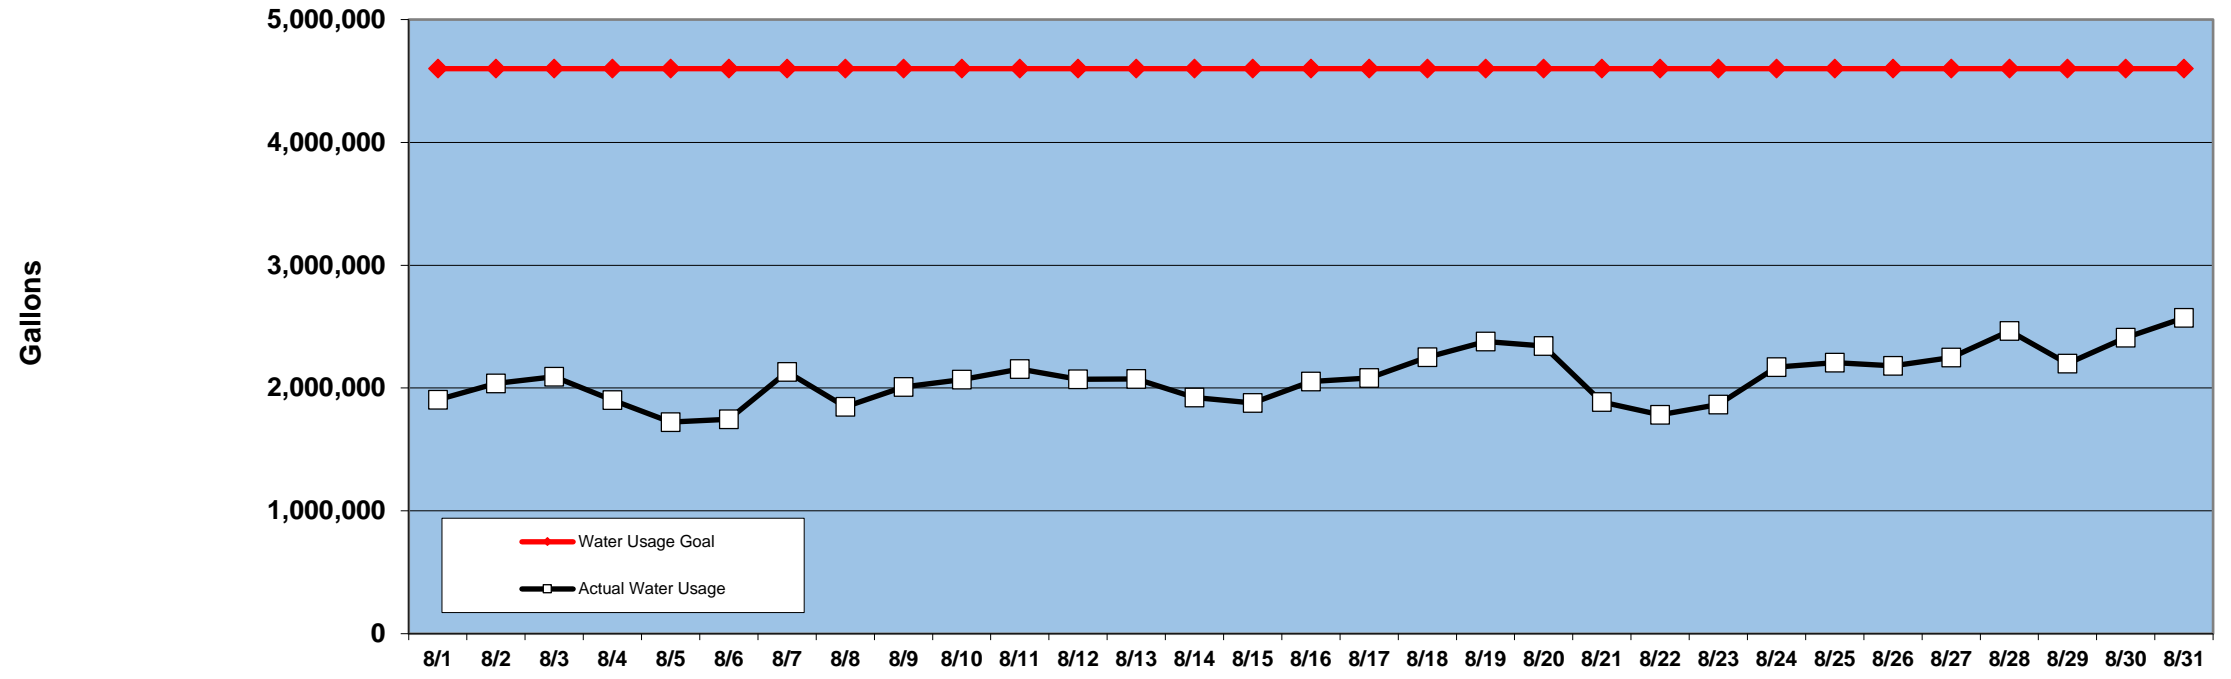

PINEHURST DAILY WATER USAGE FOR AUGUST 2018
(updated 9/4/18 to reflect previous day's totals)

This data is supplied by Moore County Public Utilities. Currently in Stage 1 voluntary water restrictions.