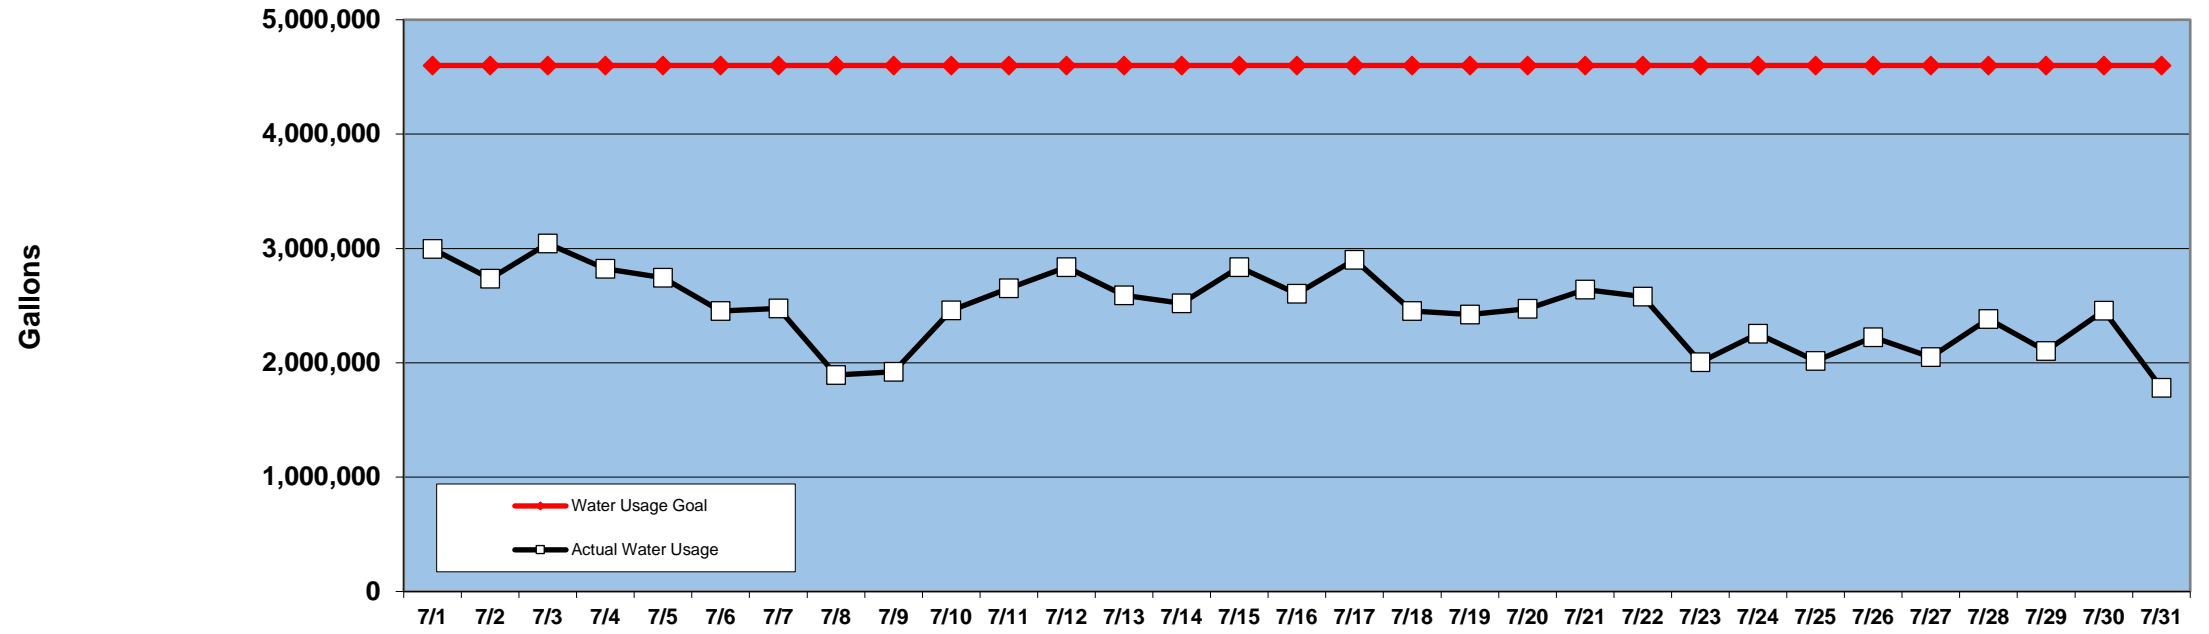

PINEHURST DAILY WATER USAGE FOR JULY 2018
(updated 7/6/18 to reflect previous day's totals)

This data is supplied by Moore County Public Utilities. Currently in Stage 1 voluntary water restrictions.