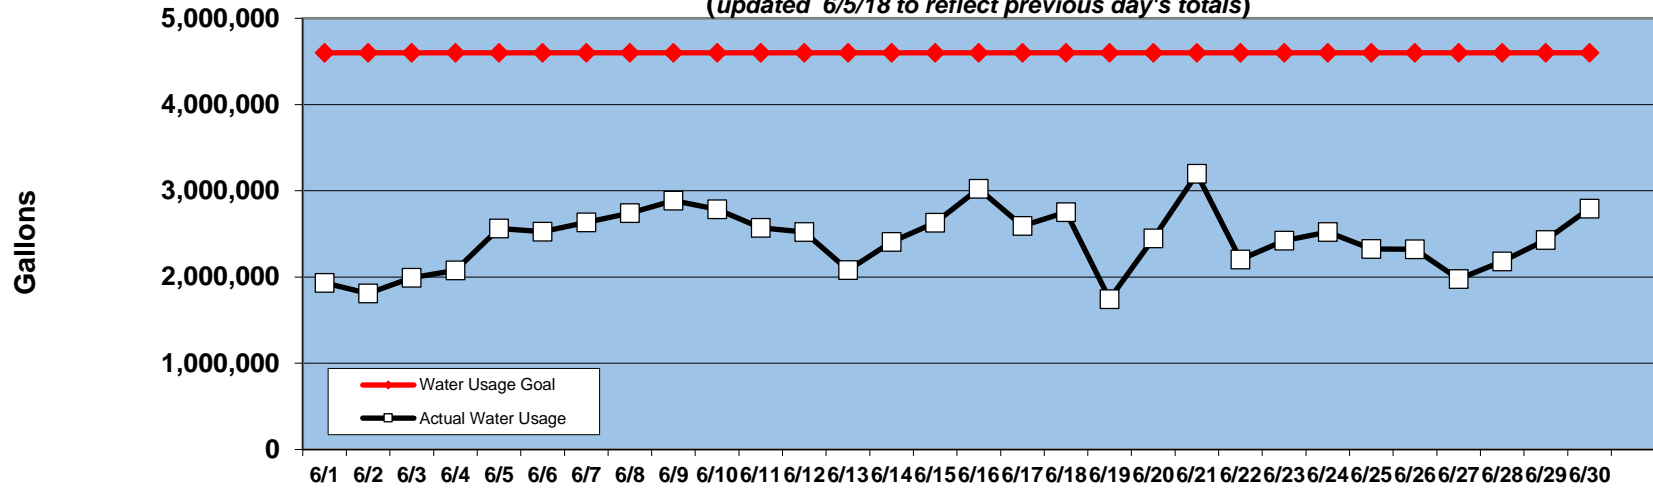

PINEHURST DAILY WATER USAGE FOR JUNE 2018

(updated 6/5/18 to reflect previous day's totals)

This data is supplied by Moore County Public Utilities. Currently in Stage 1 voluntary water restrictions.