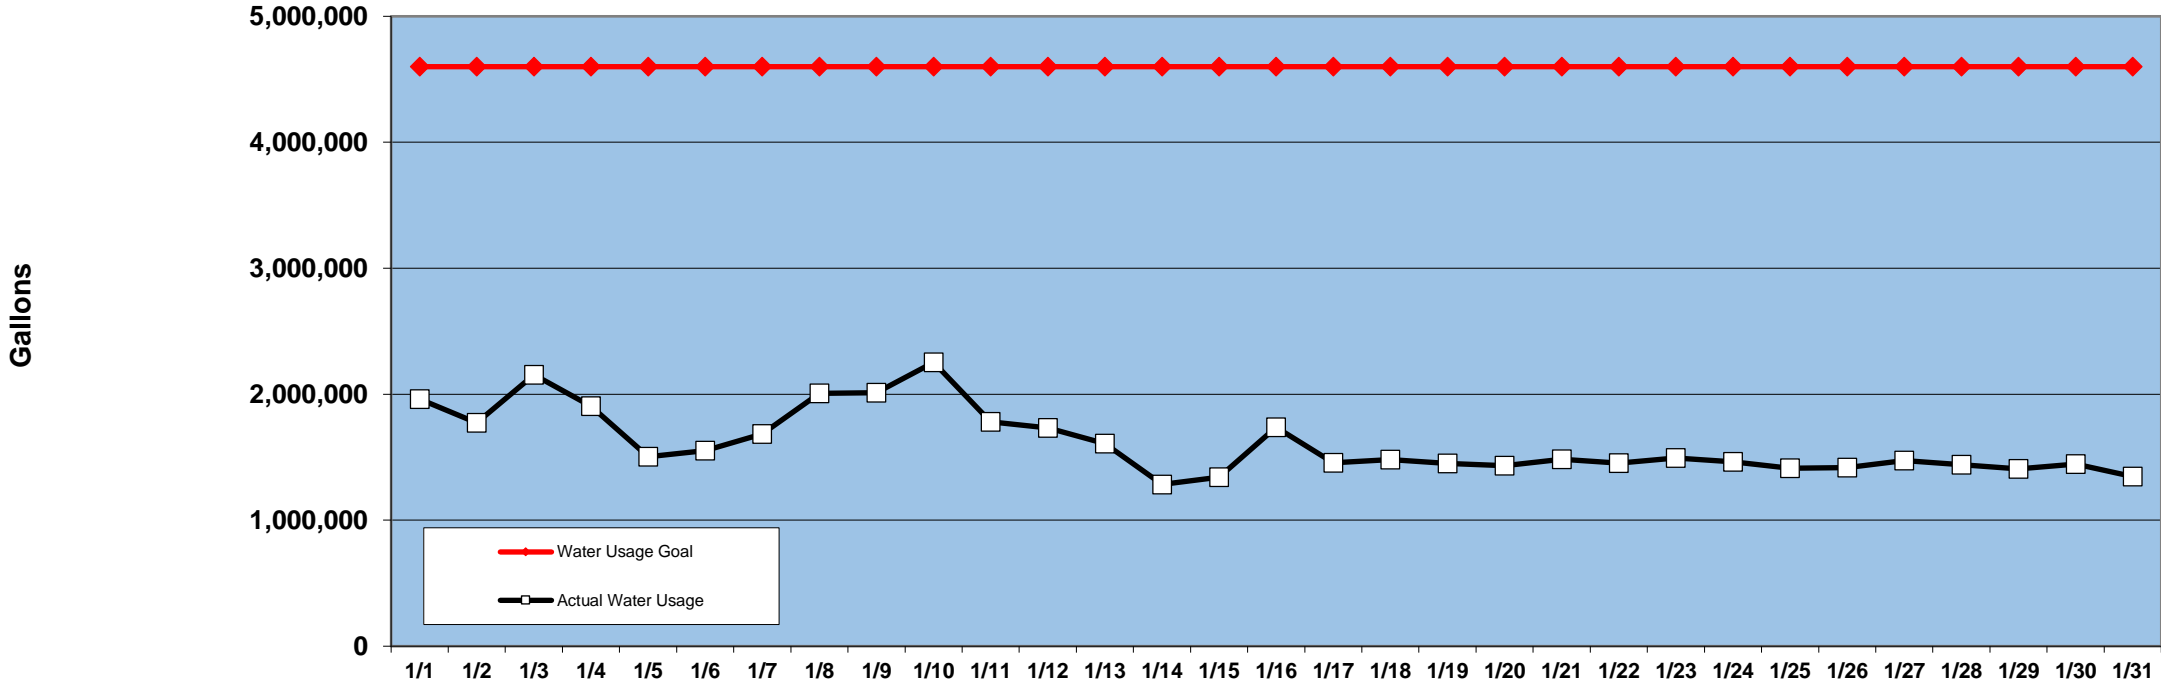

PINEHURST DAILY WATER USAGE FOR JANUARY 2018
(updated 6/5/18 to reflect previous day's totals)

This data is supplied by Moore County Public Utilities. Currently in Stage 1 voluntary water restrictions.