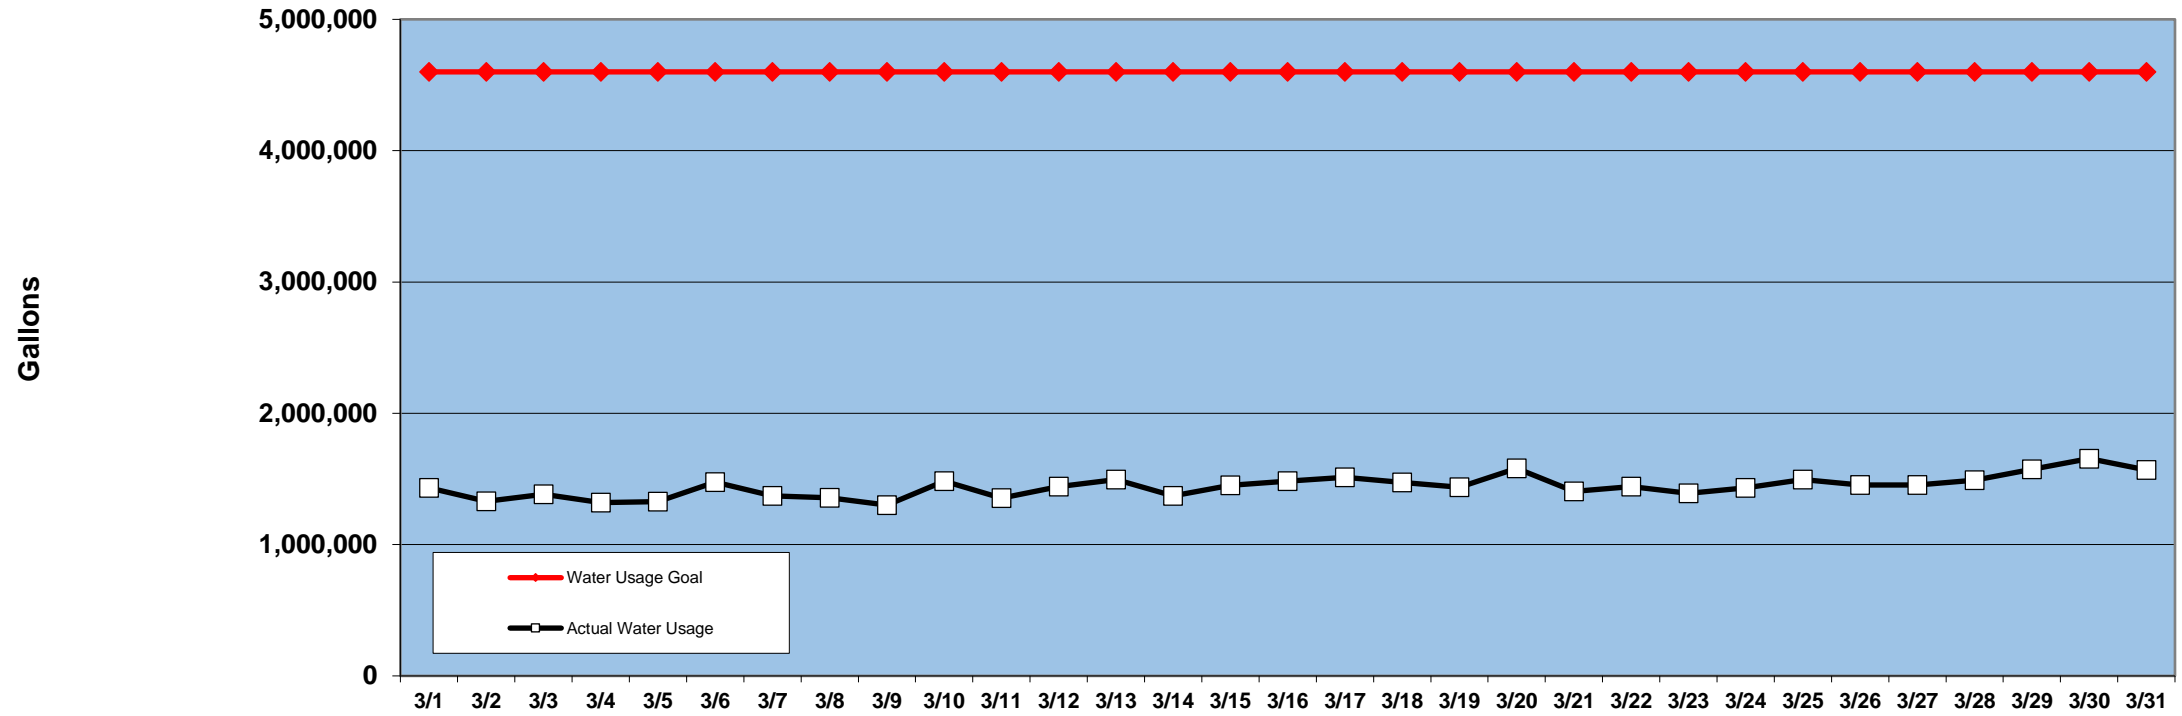

PINEHURST DAILY WATER USAGE FOR MARCH 2018 (updated 6/5/18 to reflect previous day's totals)

This data is supplied by Moore County Public Utilities. Currently in Stage 1 voluntary water restrictions.