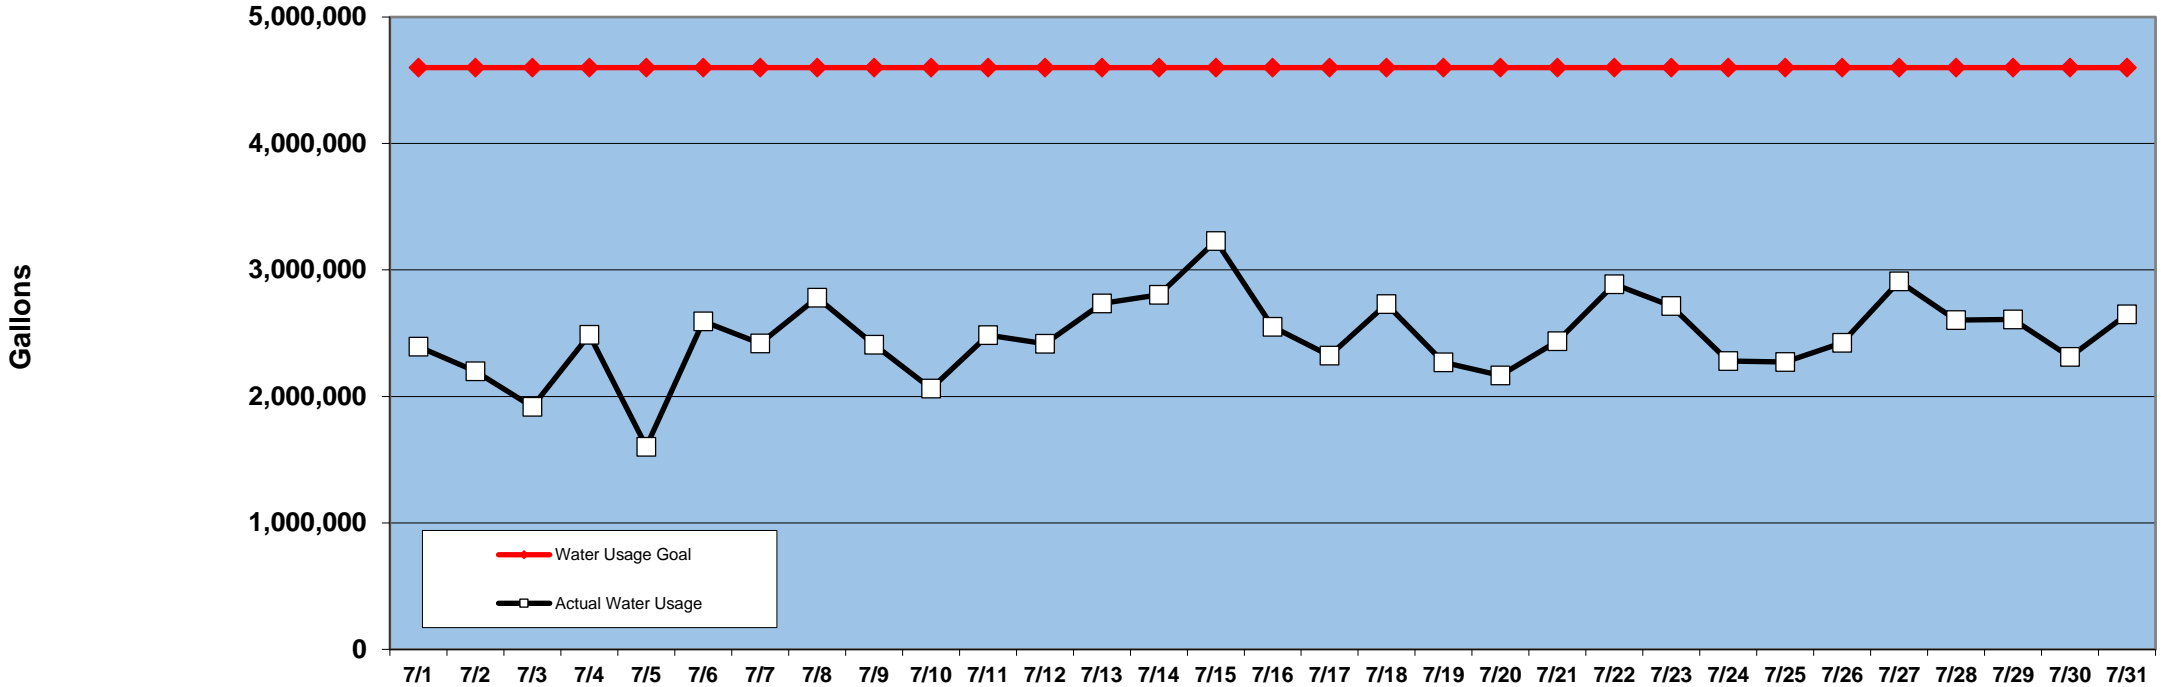

PINEHURST DAILY WATER USAGE FOR JULY 2017
(updated 6/5/18 to reflect previous day's totals)

This data is supplied by Moore County Public Utilities. Currently in Stage 1 voluntary water restrictions.