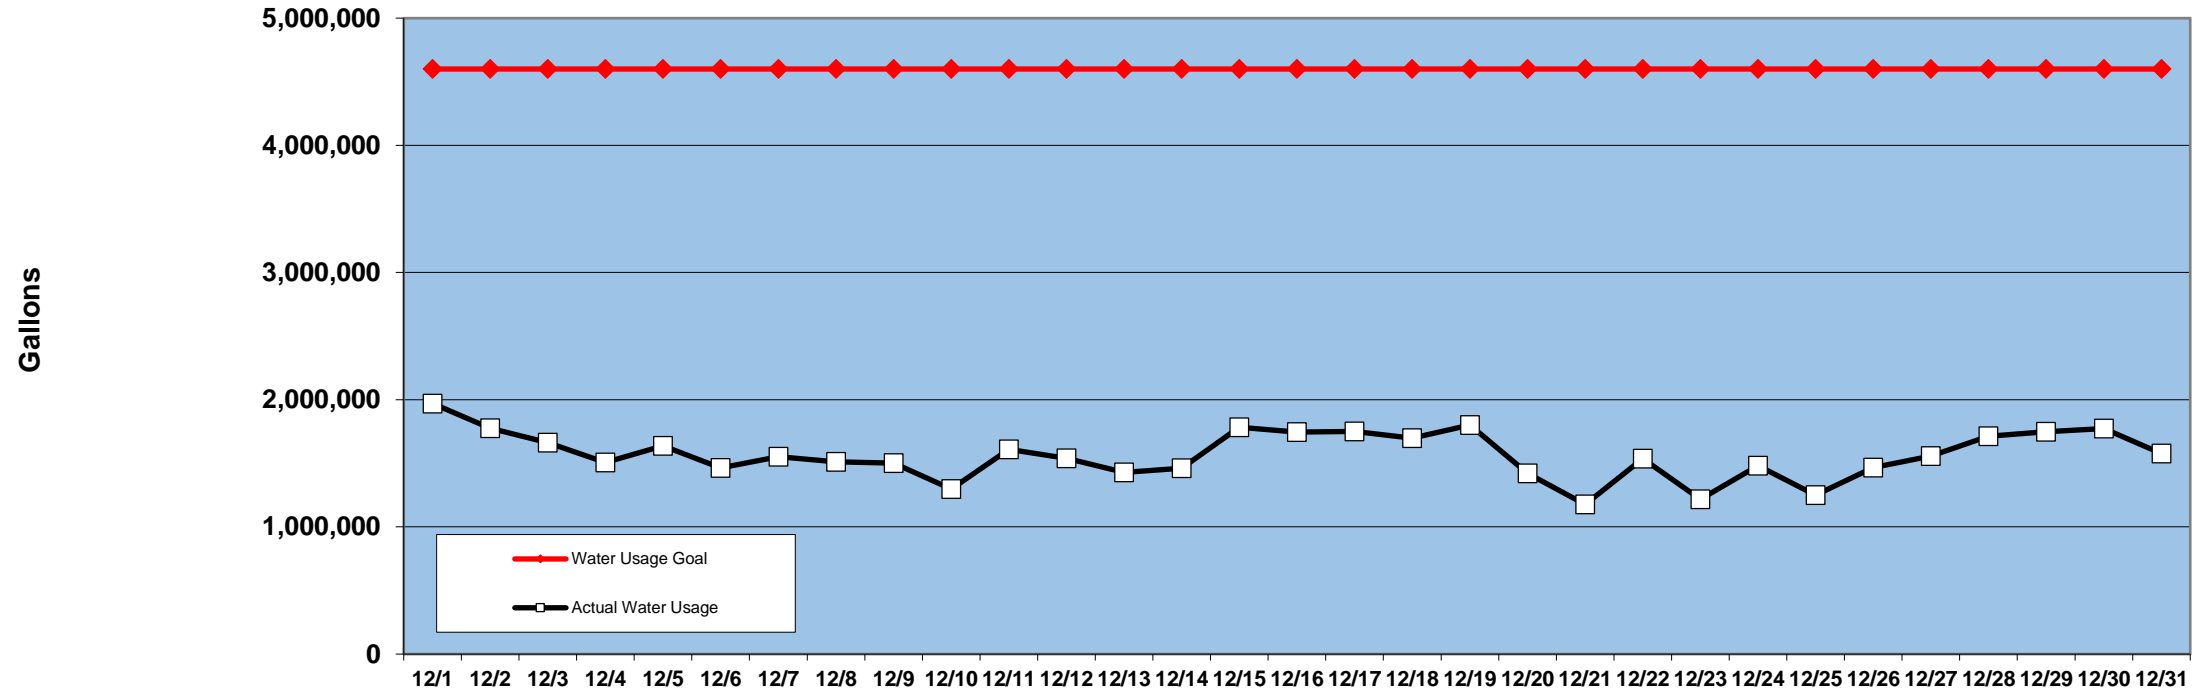

PINEHURST DAILY WATER USAGE FOR DECEMBER 2017
(updated 6/5/18 to reflect previous day's totals)

This data is supplied by Moore County Public Utilities. Currently in Stage 1 voluntary water restrictions.