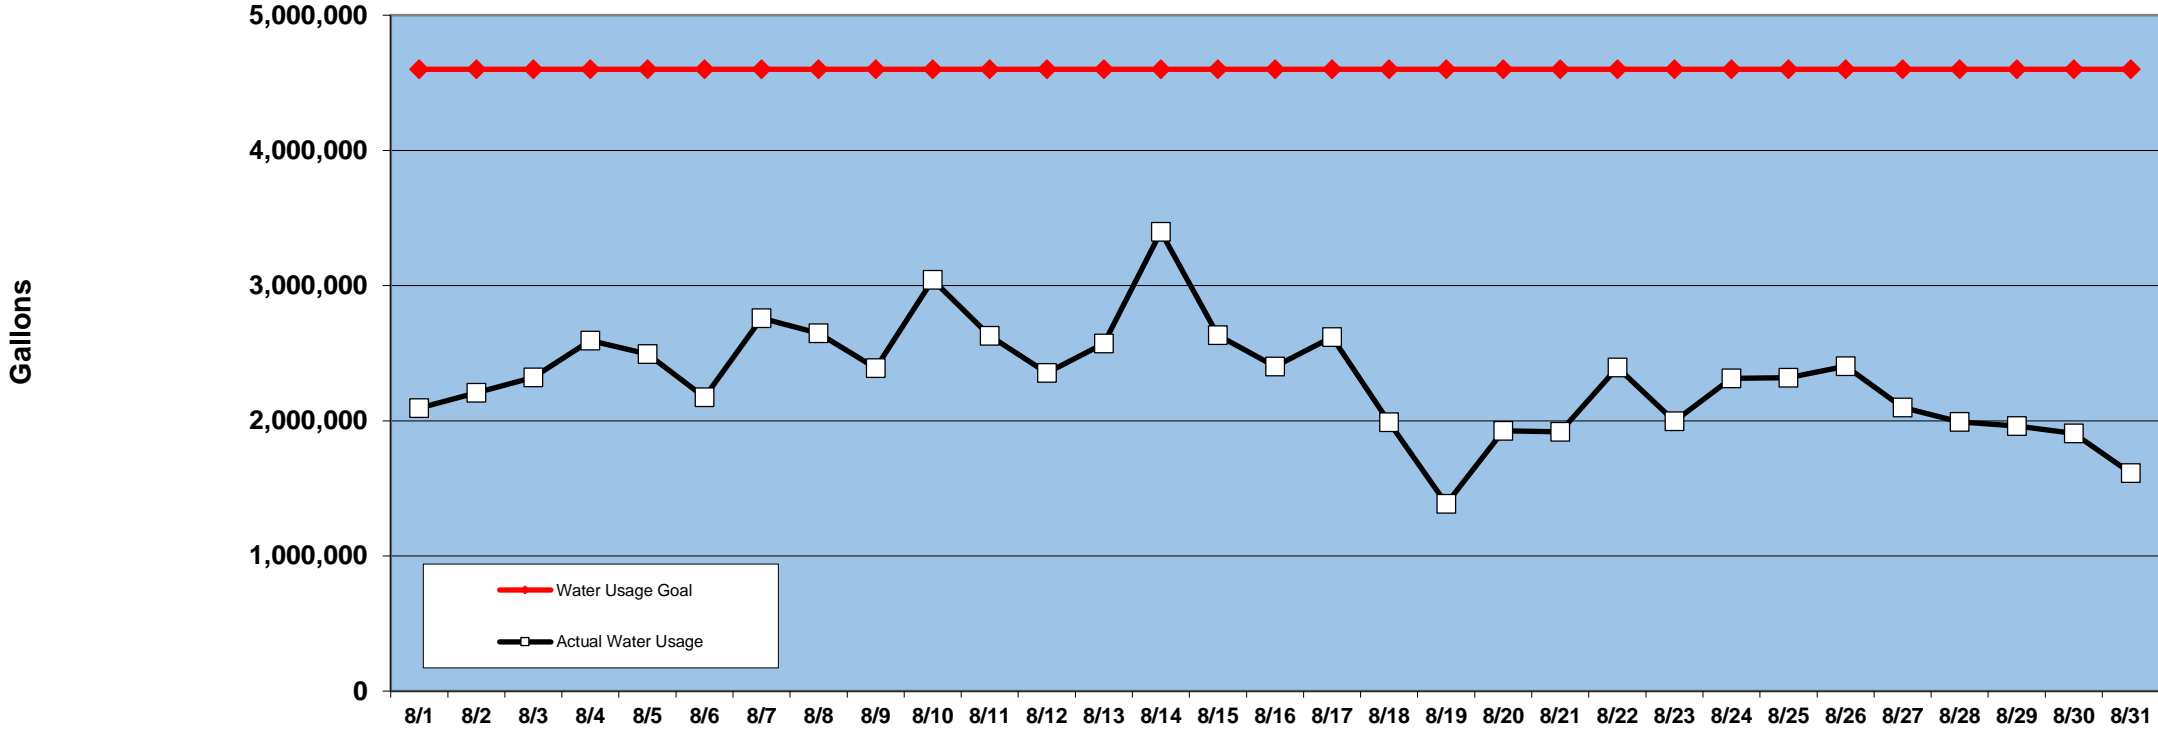

PINEHURST DAILY WATER USAGE FOR MAY 2018

(updated 6/5/18 to reflect previous day's totals)

This data is supplied by Moore County Public Utilities. Currently in Stage 1 voluntary water restrictions.