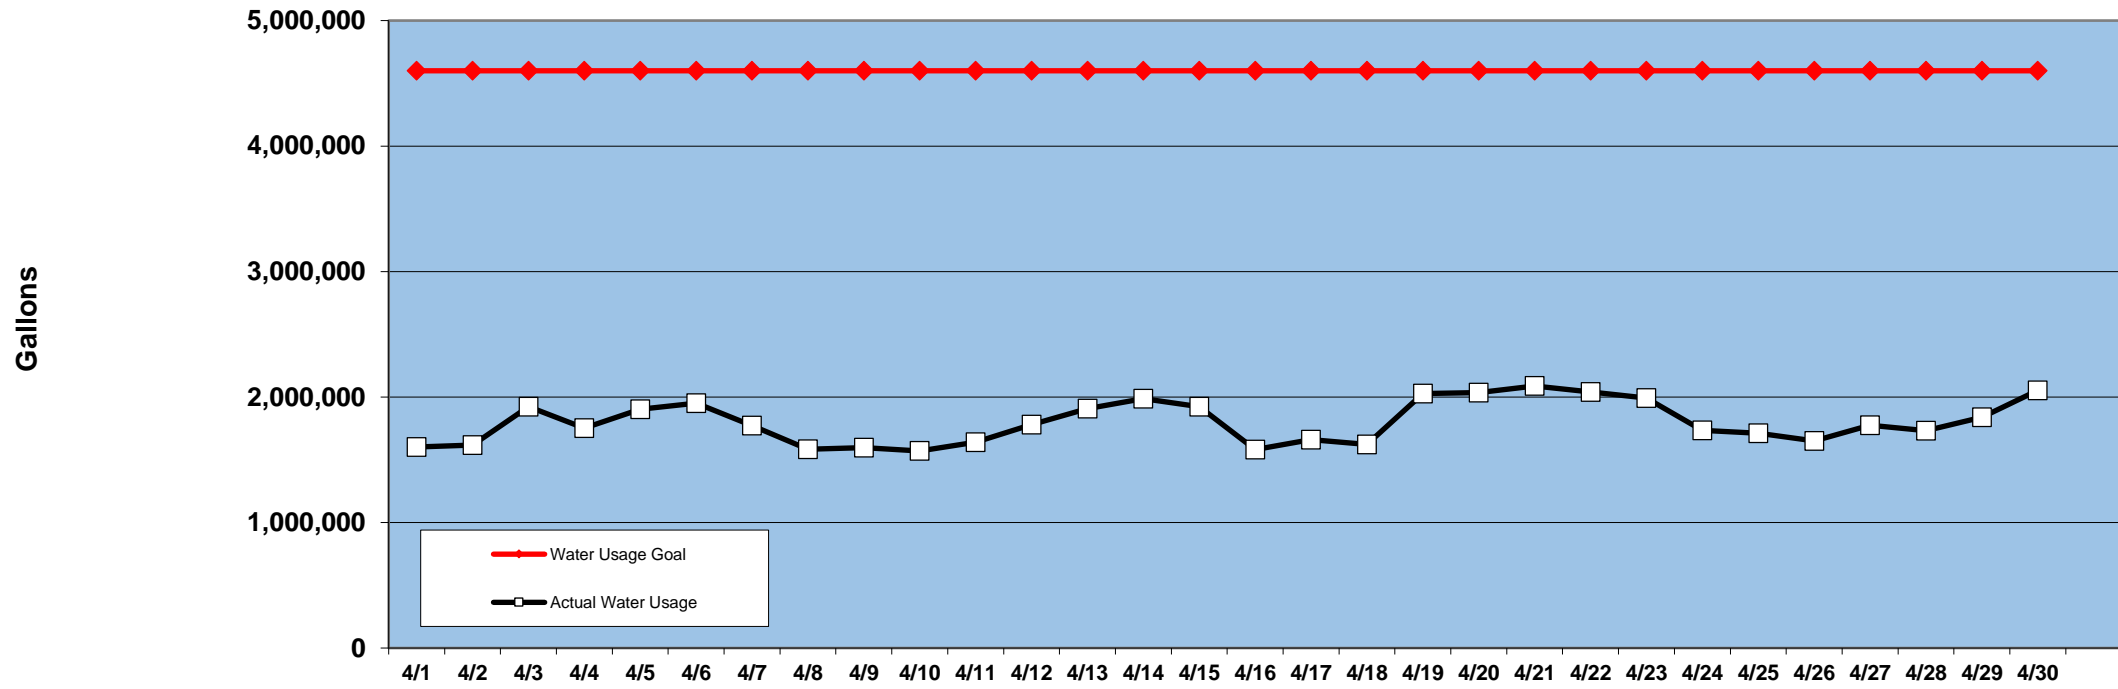

### PINEHURST DAILY WATER USAGE FOR APRIL 2018 (updated 6/5/18 to reflect previous day's totals)

This data is supplied by Moore County Public Utilities. Currently in Stage 1 voluntary water restrictions.