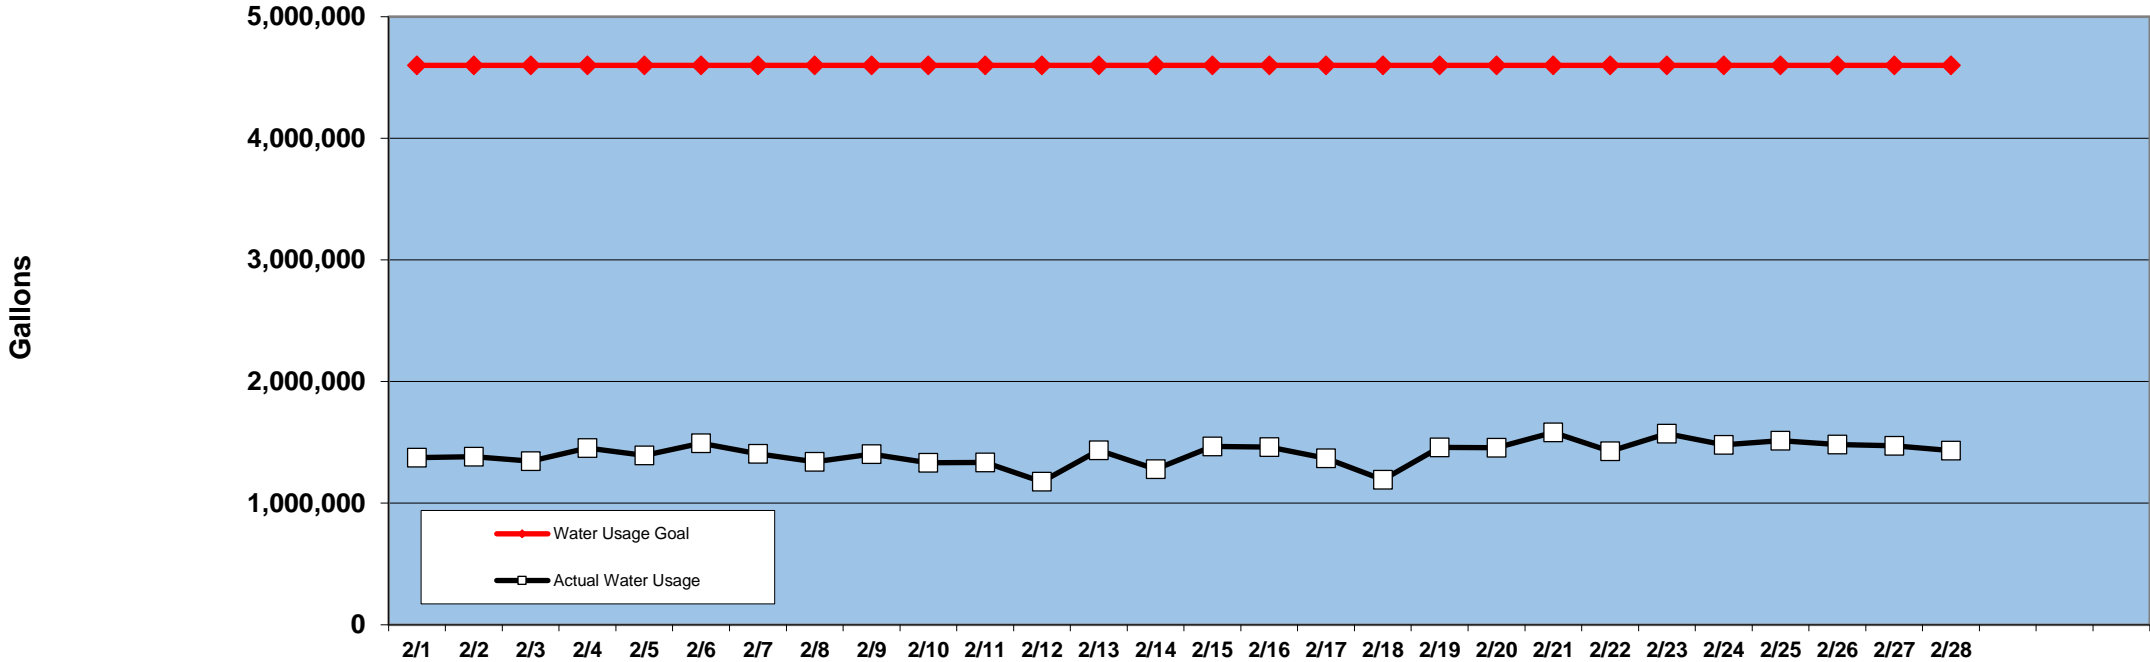

PINEHURST DAILY WATER USAGE FOR FEBRUARY 2018

(updated 6/5/18 to reflect previous day's totals)

This data is supplied by Moore County Public Utilities. Currently in Stage 1 voluntary water restrictions.