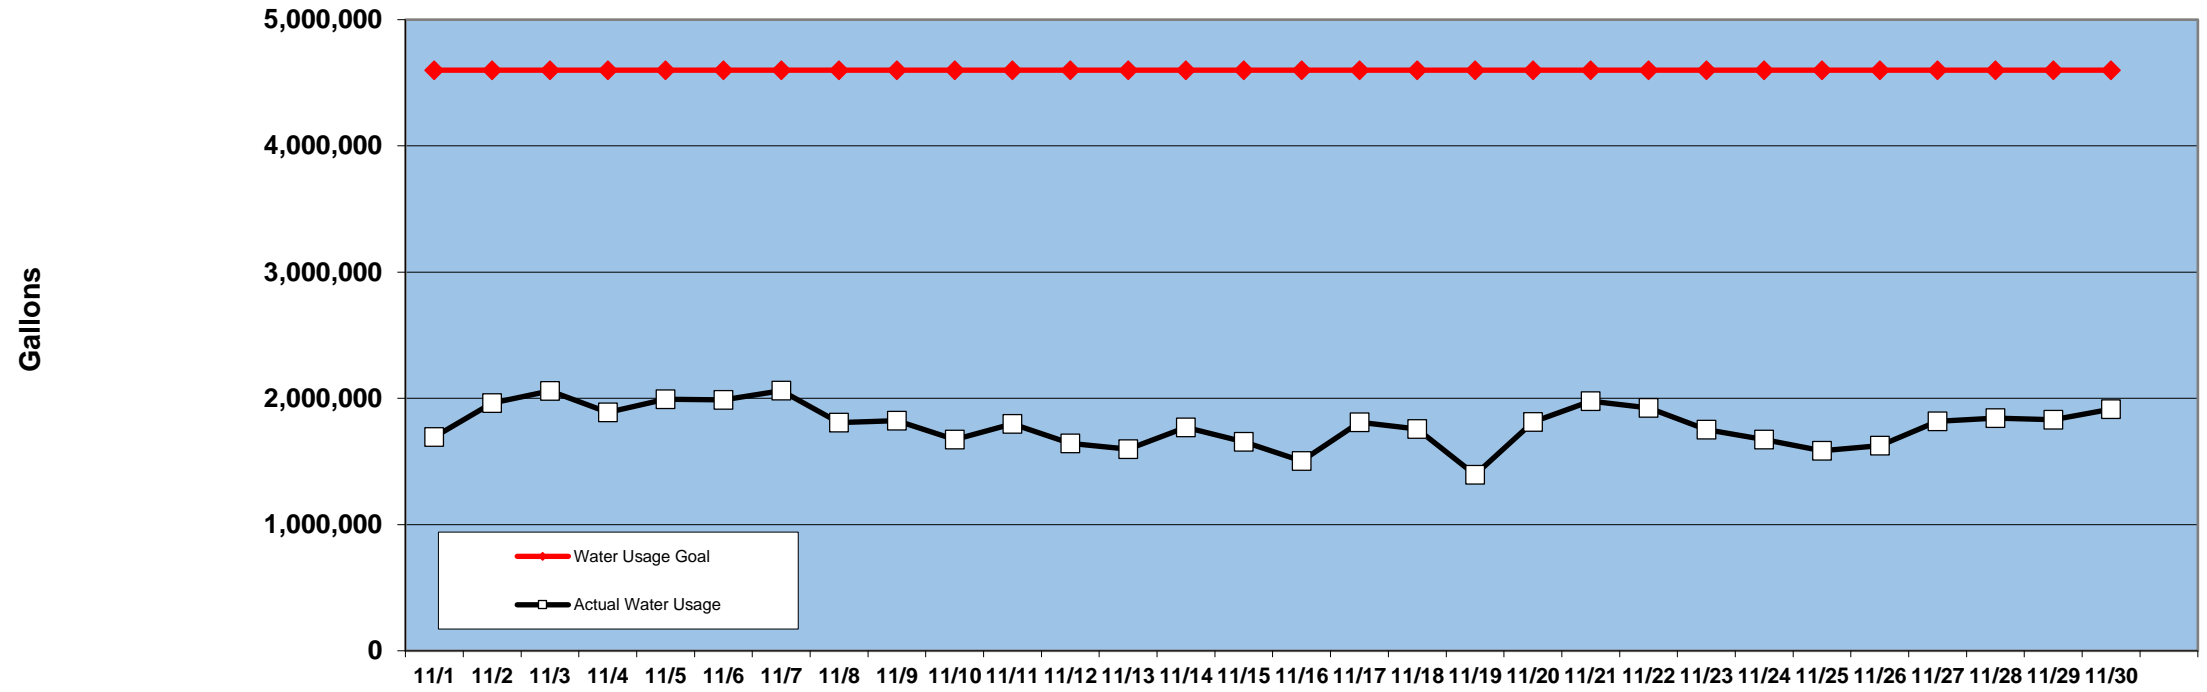

PINEHURST DAILY WATER USAGE FOR NOVEMBER 20187
(updated 6/5/18 to reflect previous day's totals)

This data is supplied by Moore County Public Utilities. Currently in Stage 1 voluntary water restrictions.