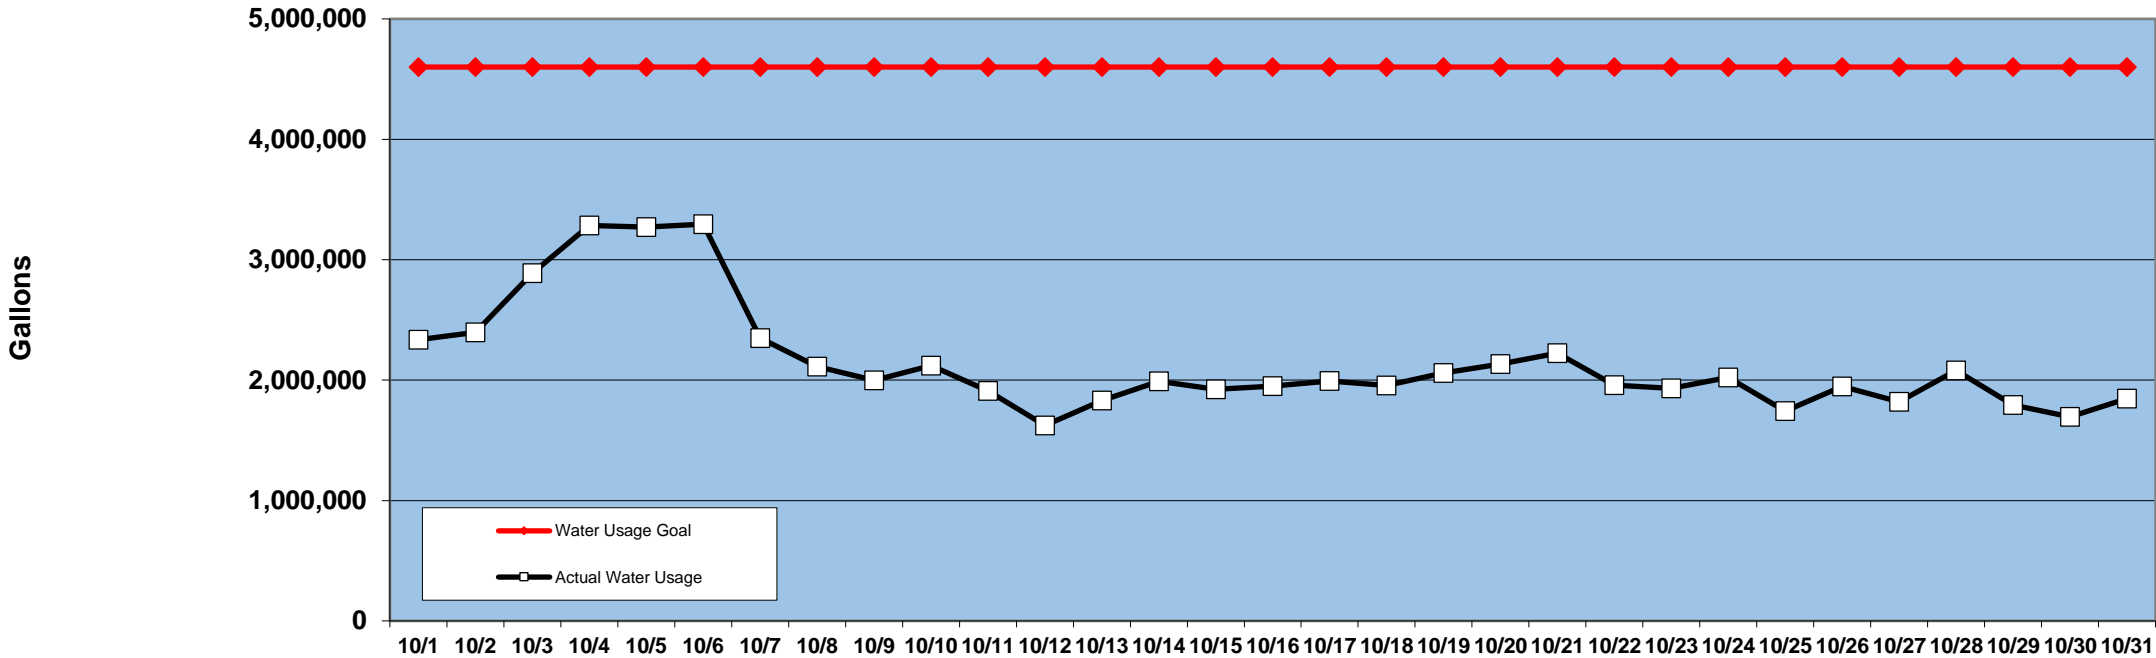

**PINEHURST DAILY WATER USAGE FOR OCTOBER 2017**  
*(updated 6/5/18 to reflect previous day's totals)*

This data is supplied by Moore County Public Utilities. Currently in Stage 1 voluntary water restrictions.