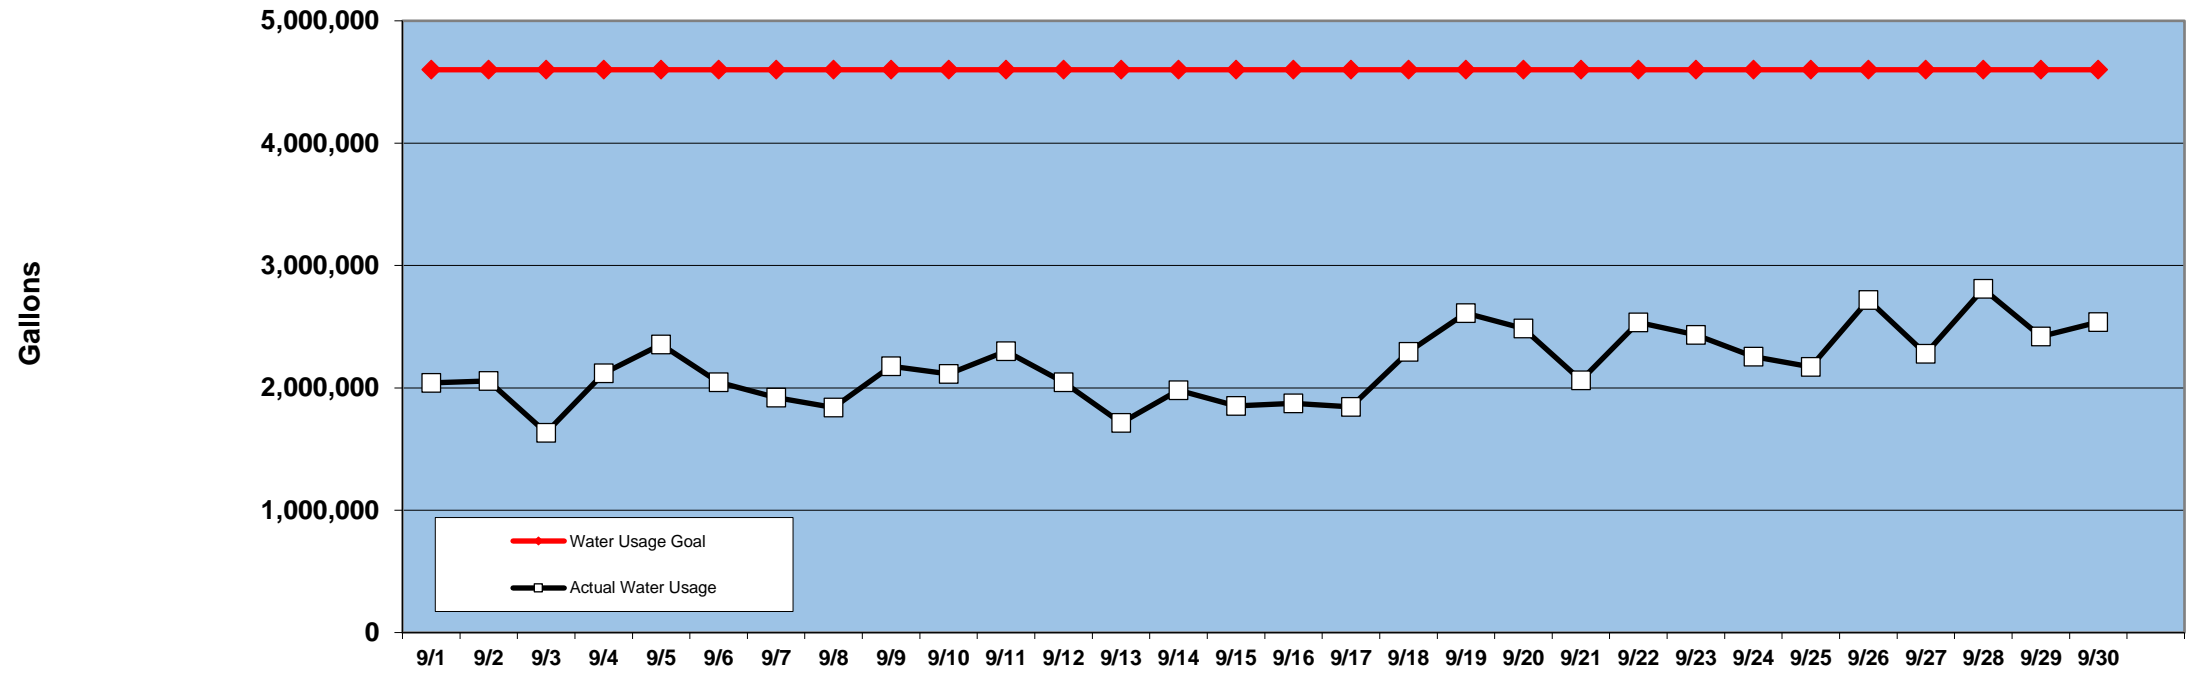

PINEHURST DAILY WATER USAGE FOR SEPTEMBER 2017

(updated 6/5/18 to reflect previous day's totals)

This data is supplied by Moore County Public Utilities. Currently in Stage 1 voluntary water restrictions.