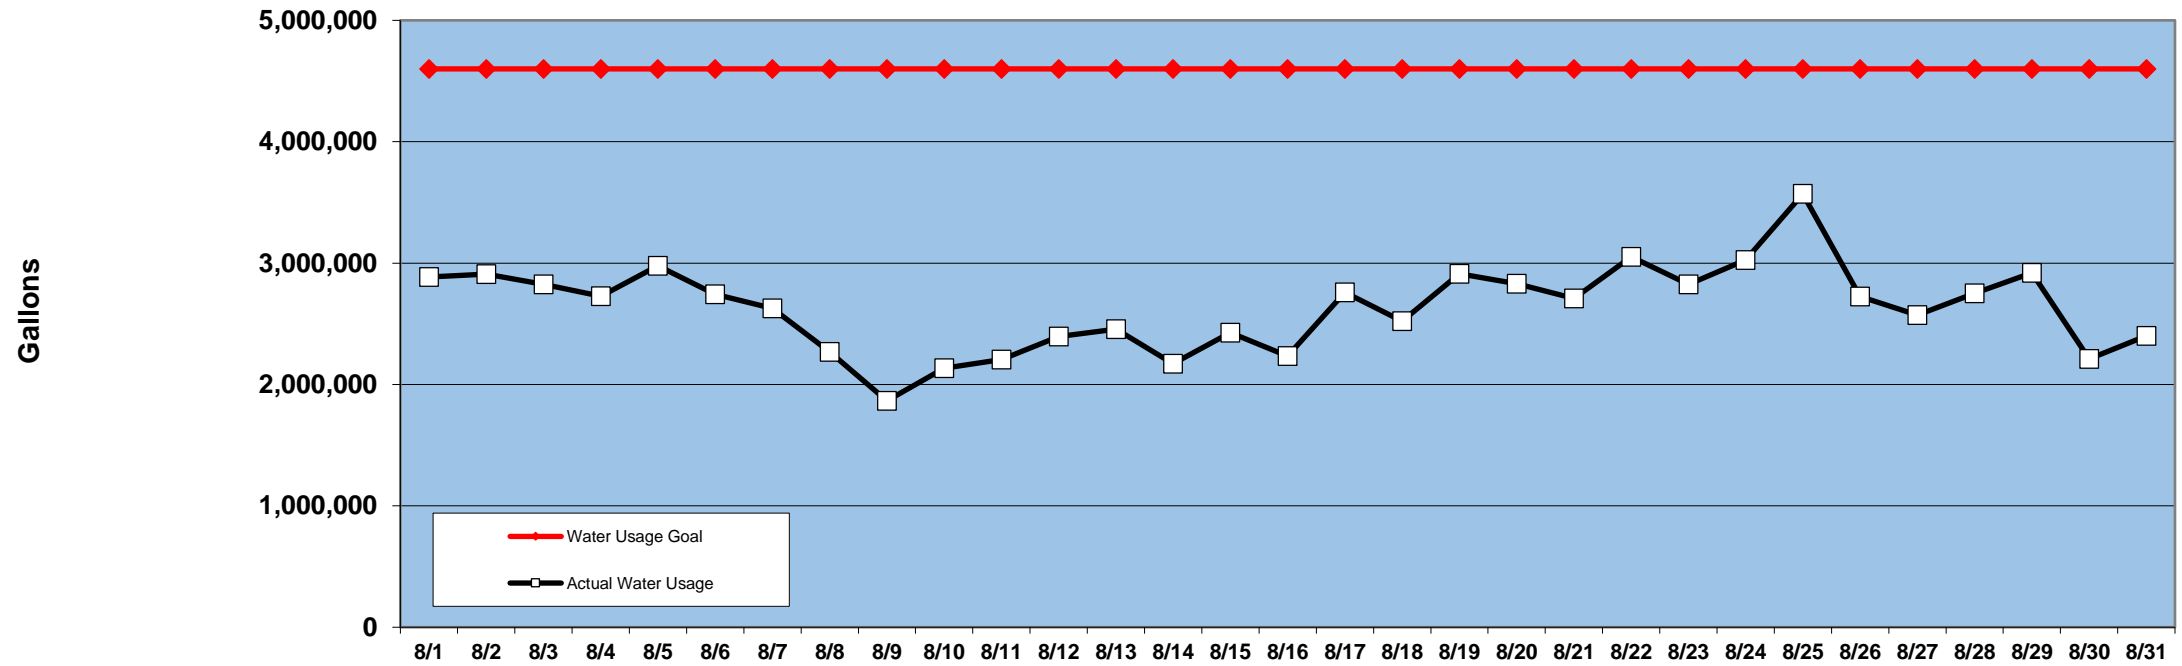

### PINEHURST DAILY WATER USAGE FOR AUGUST 2017 (updated 6/5/18 to reflect previous day's totals)

This data is supplied by Moore County Public Utilities. Currently in Stage 1 voluntary water restrictions.