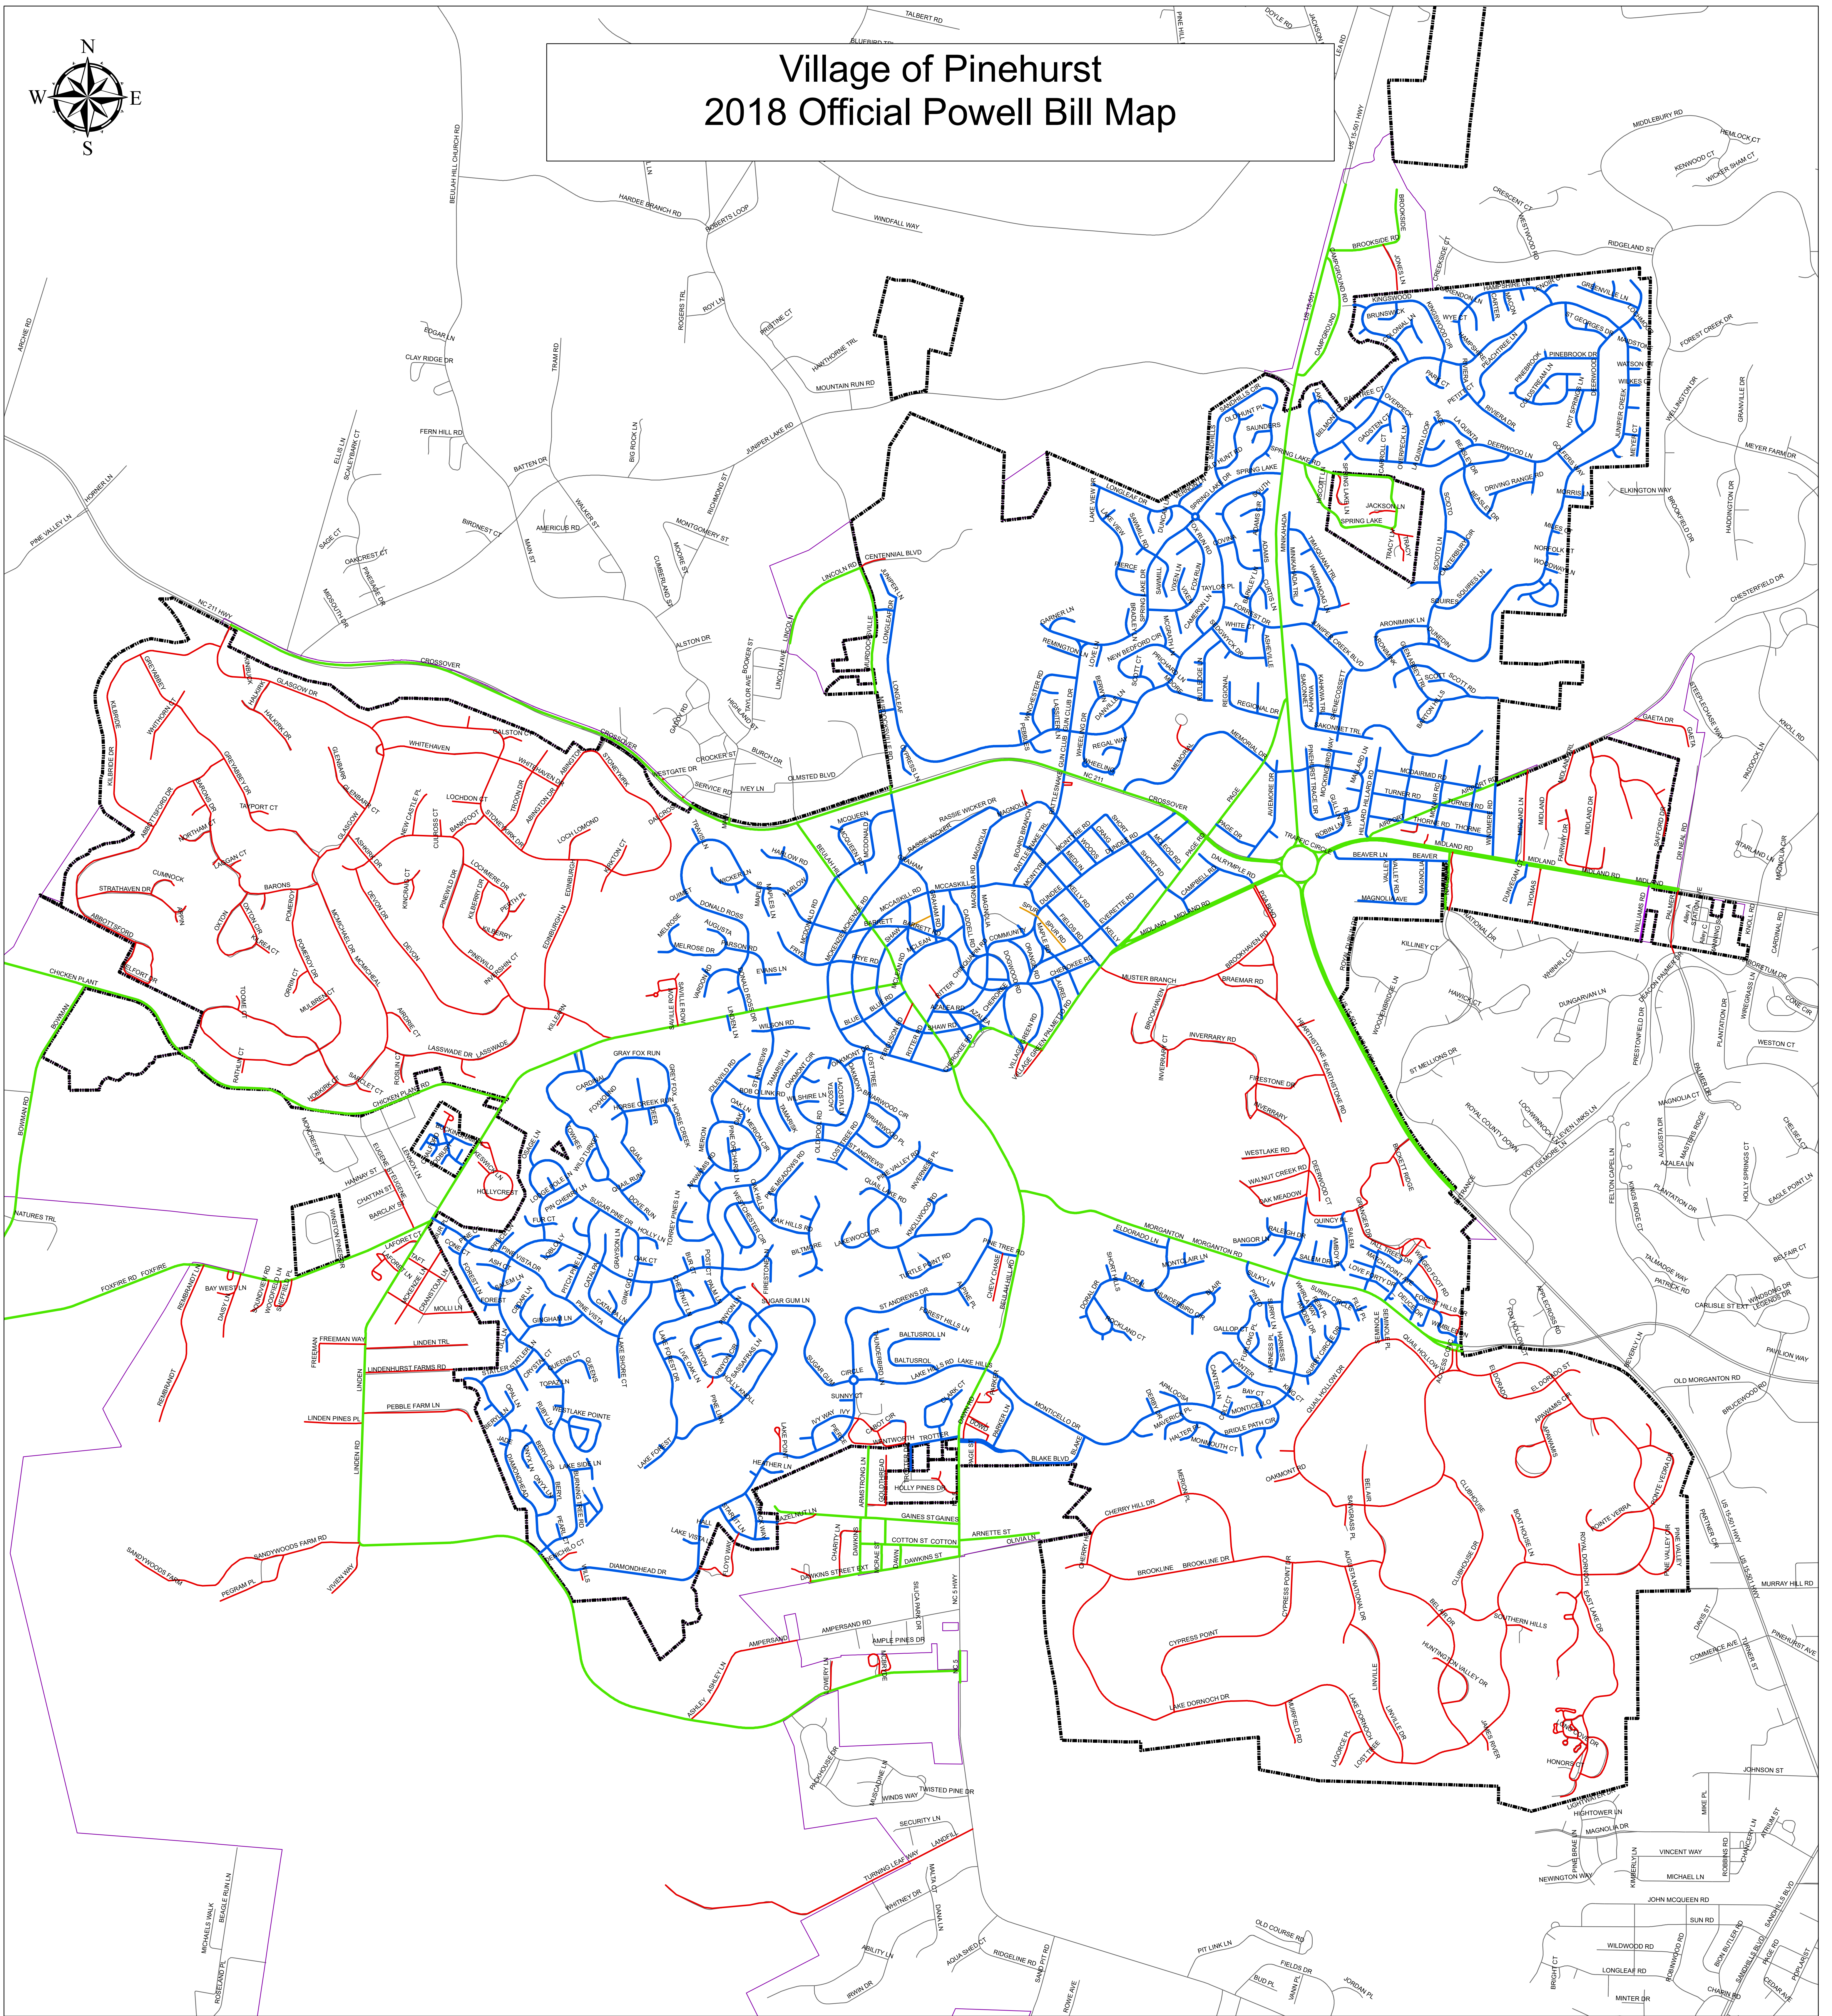

Village of Pinehurst 2018 Official Powell Bill Map

Legend

- PRIVATE
- STATE
- UNPAVED <16'
- UNPAVED >16'
- VILLAGE
- Village_Official_Limits
- Right of Way
- Pinehurst ETJ
- STREETS

0 800 1,600 3,200 4,800 6,400 Feet

I, Michael S. Apke, P.E., on behalf of the Village of Pinehurst, certify that this map was prepared under my supervision.

SEAL