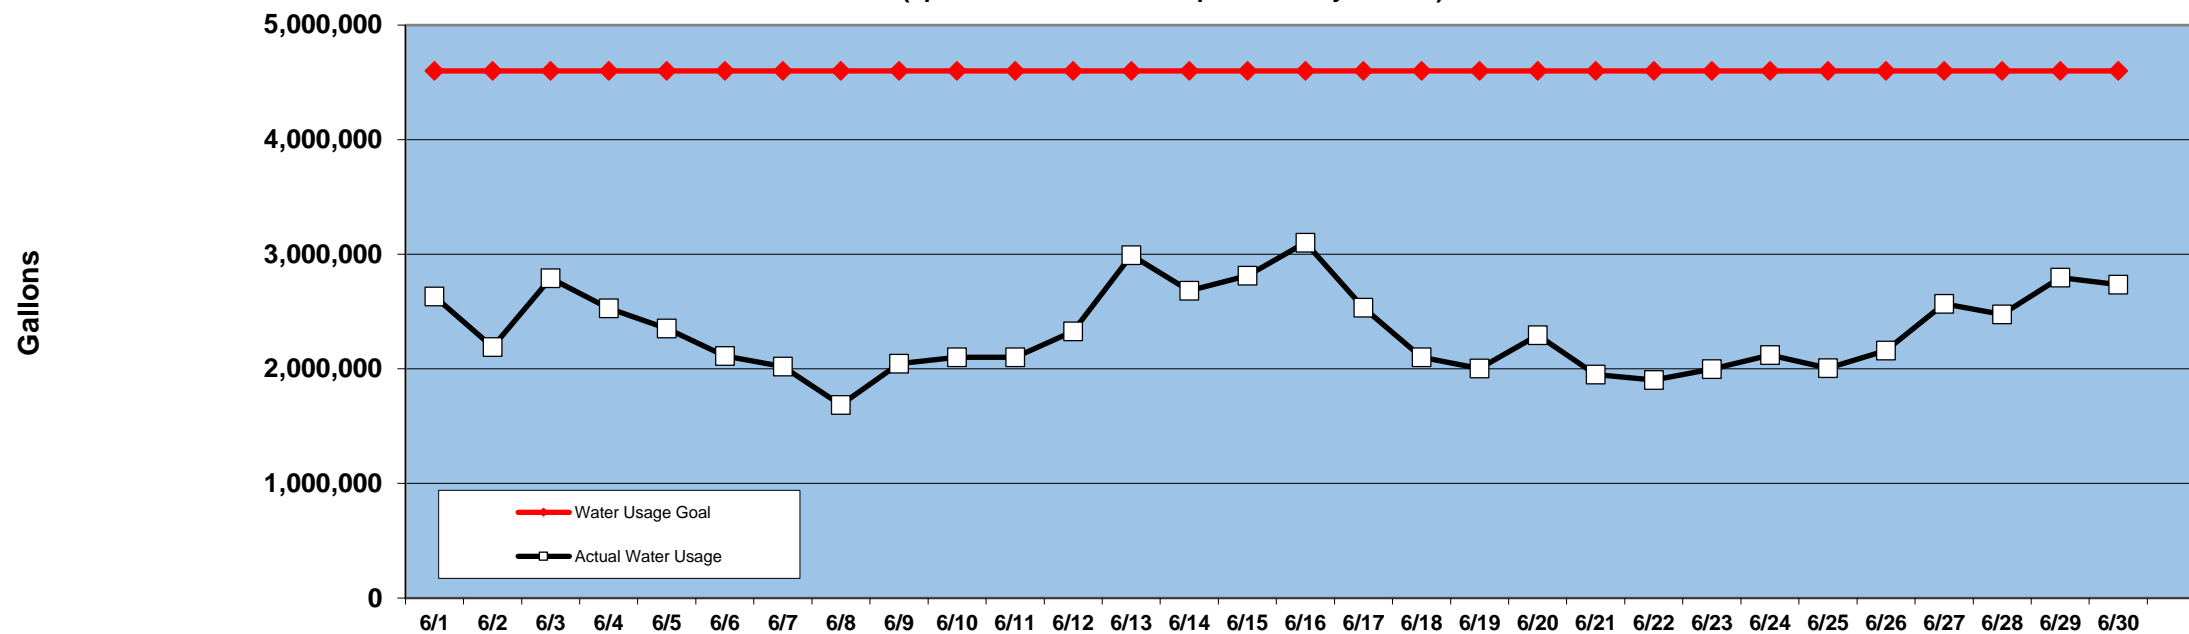

PINEHURST DAILY WATER USAGE FOR JUNE 2017

(updated 7/6/17 to reflect previous day's totals)

This data is supplied by Moore County Public Utilities. Currently in Stage 1 voluntary water restrictions.