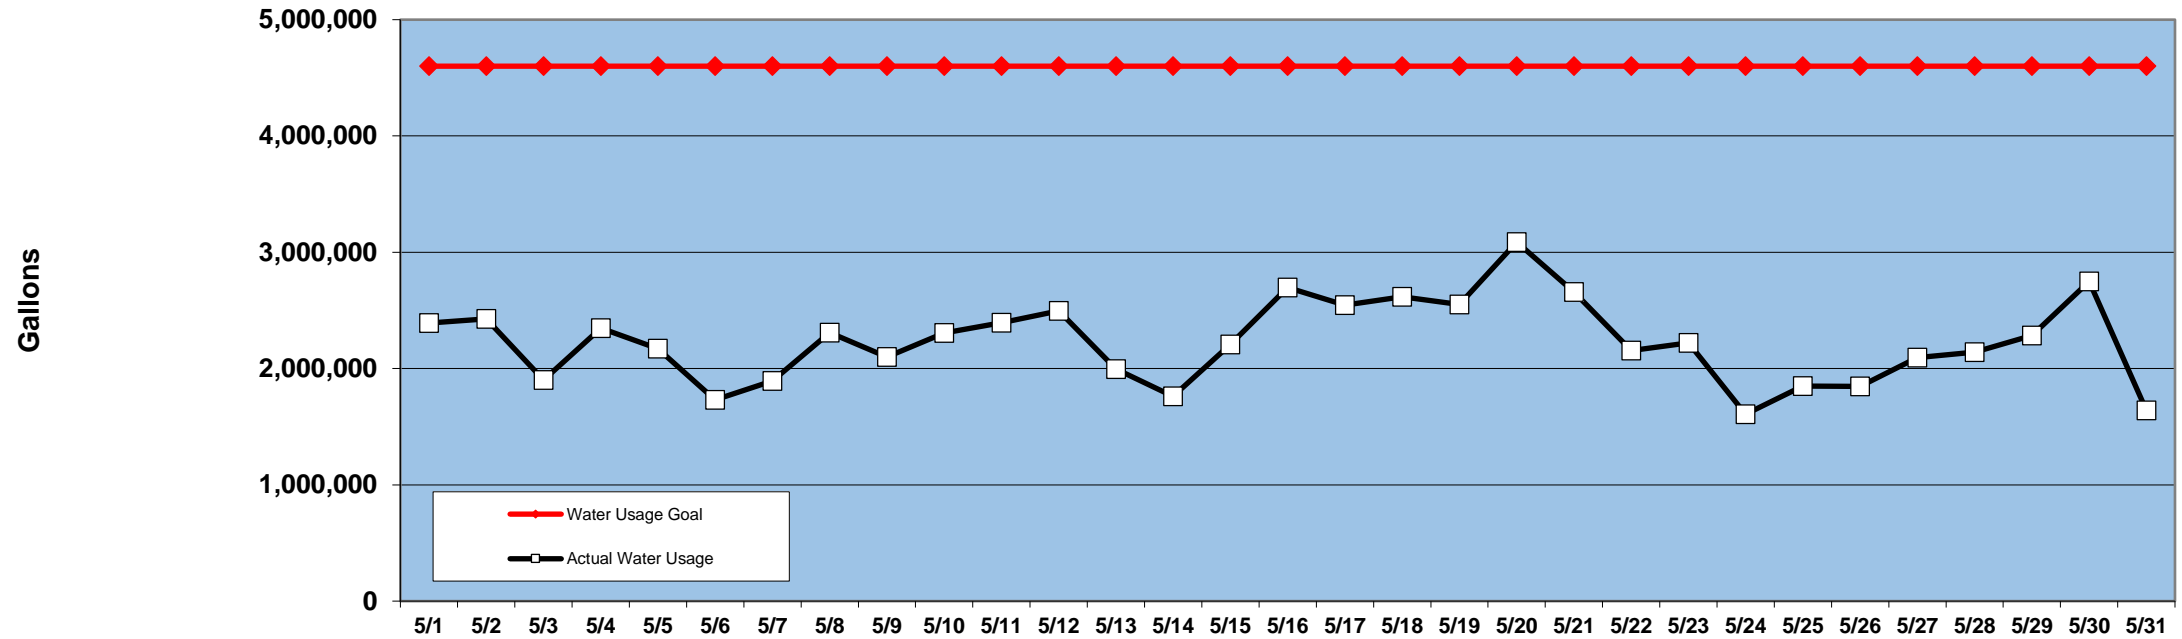

### PINEHURST DAILY WATER USAGE FOR MAY 2017 (updated 6/7/17 to reflect previous day's totals)

This data is supplied by Moore County Public Utilities. Currently in Stage 1 voluntary water restrictions.