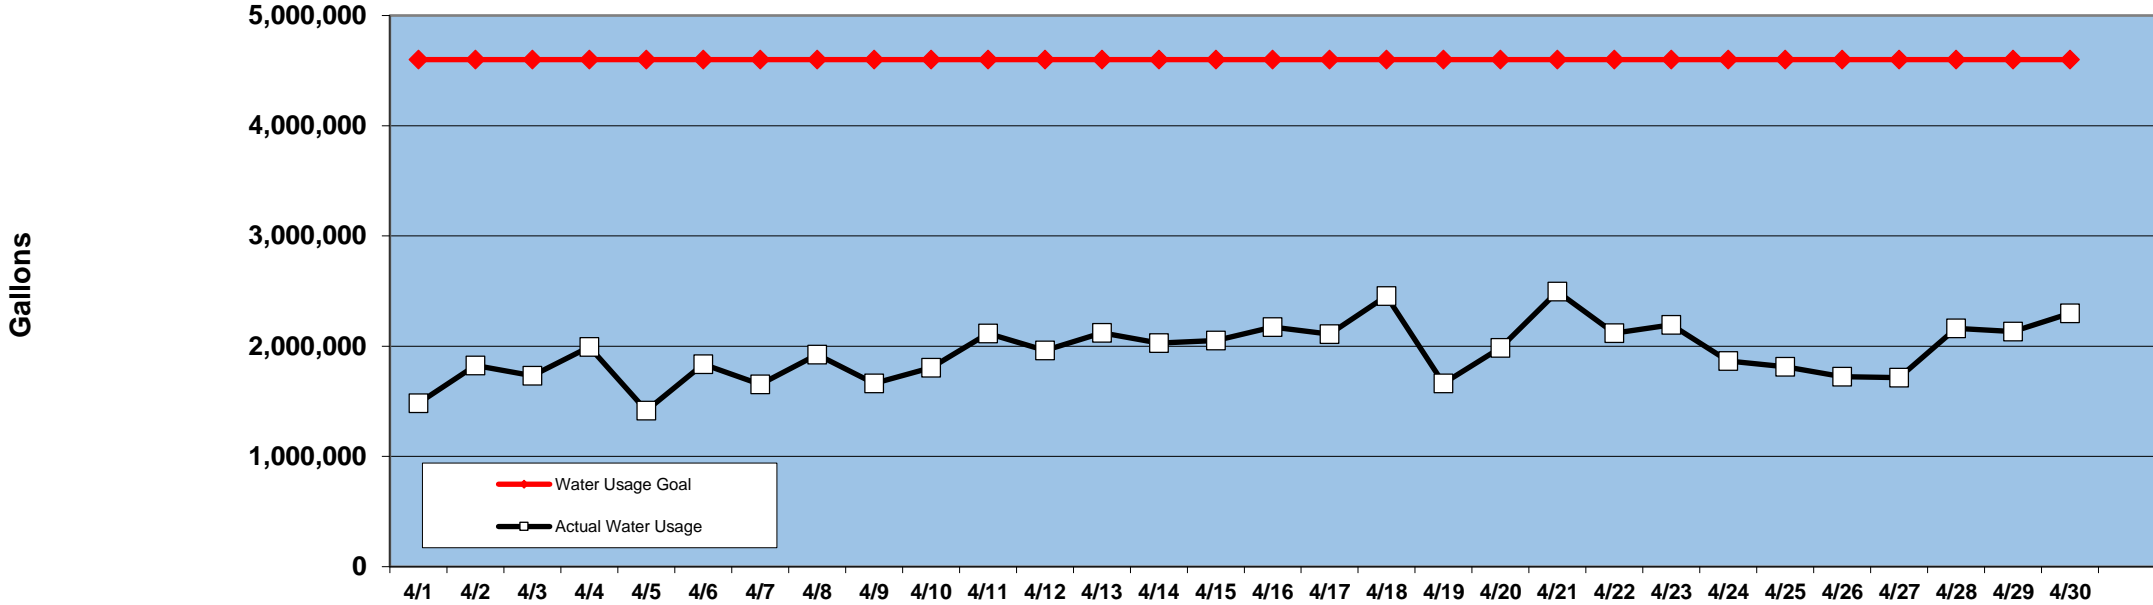

### PINEHURST DAILY WATER USAGE FOR APRIL 2017

(updated 5/5/17 to reflect previous day's totals)

This data is supplied by Moore County Public Utilities. Currently in Stage 1 voluntary water restrictions.