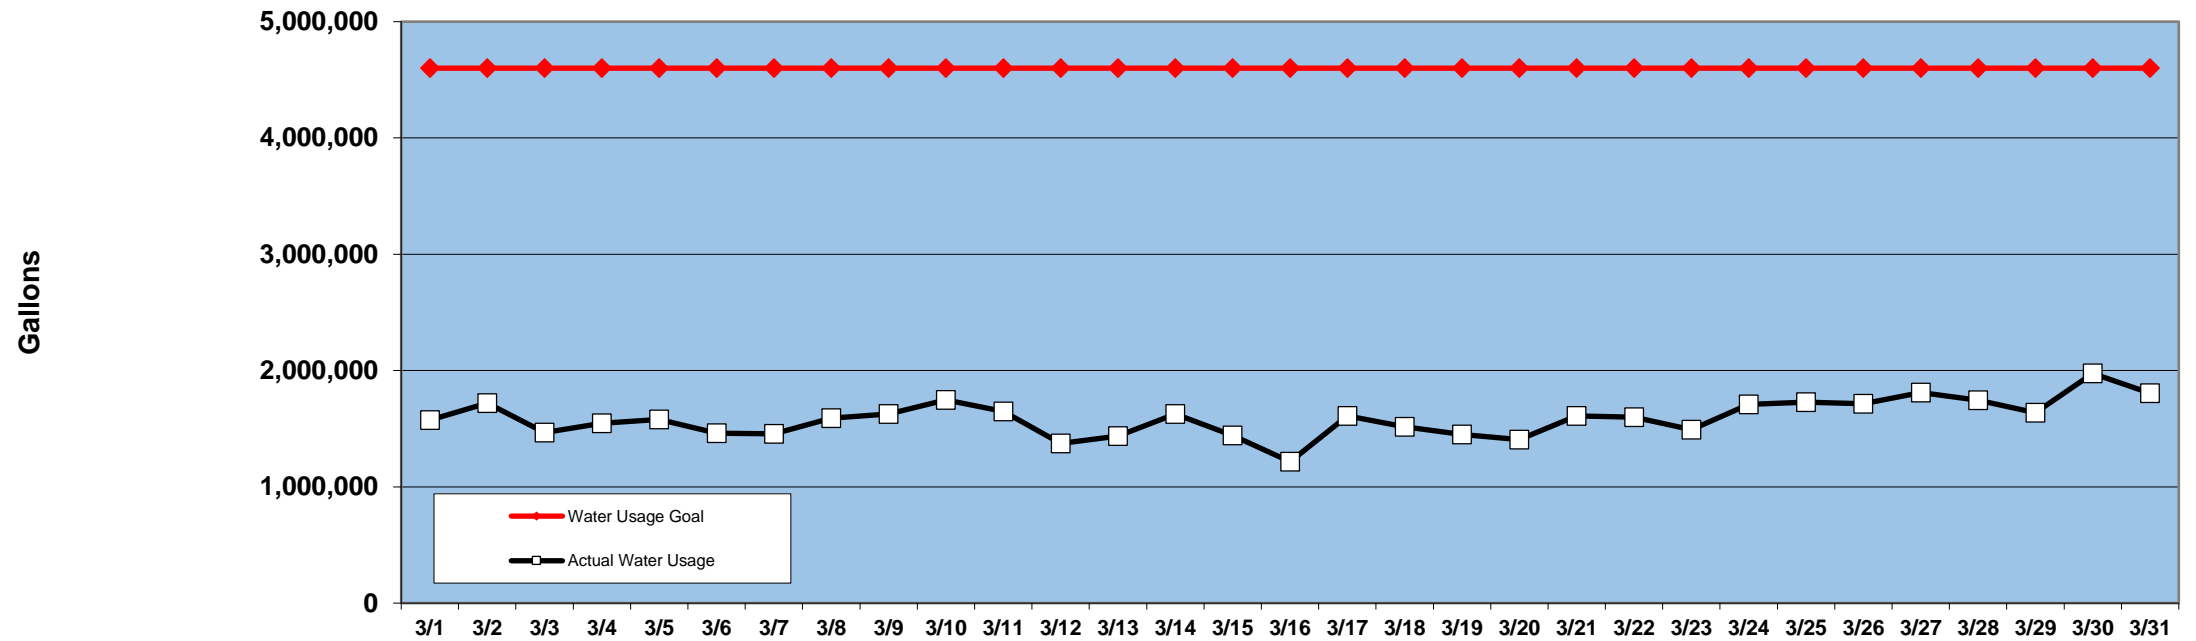

### PINEHURST DAILY WATER USAGE FOR MARCH 2017

(updated 4/5/17 to reflect previous day's totals)

This data is supplied by Moore County Public Utilities. Currently in Stage 1 voluntary water restrictions.