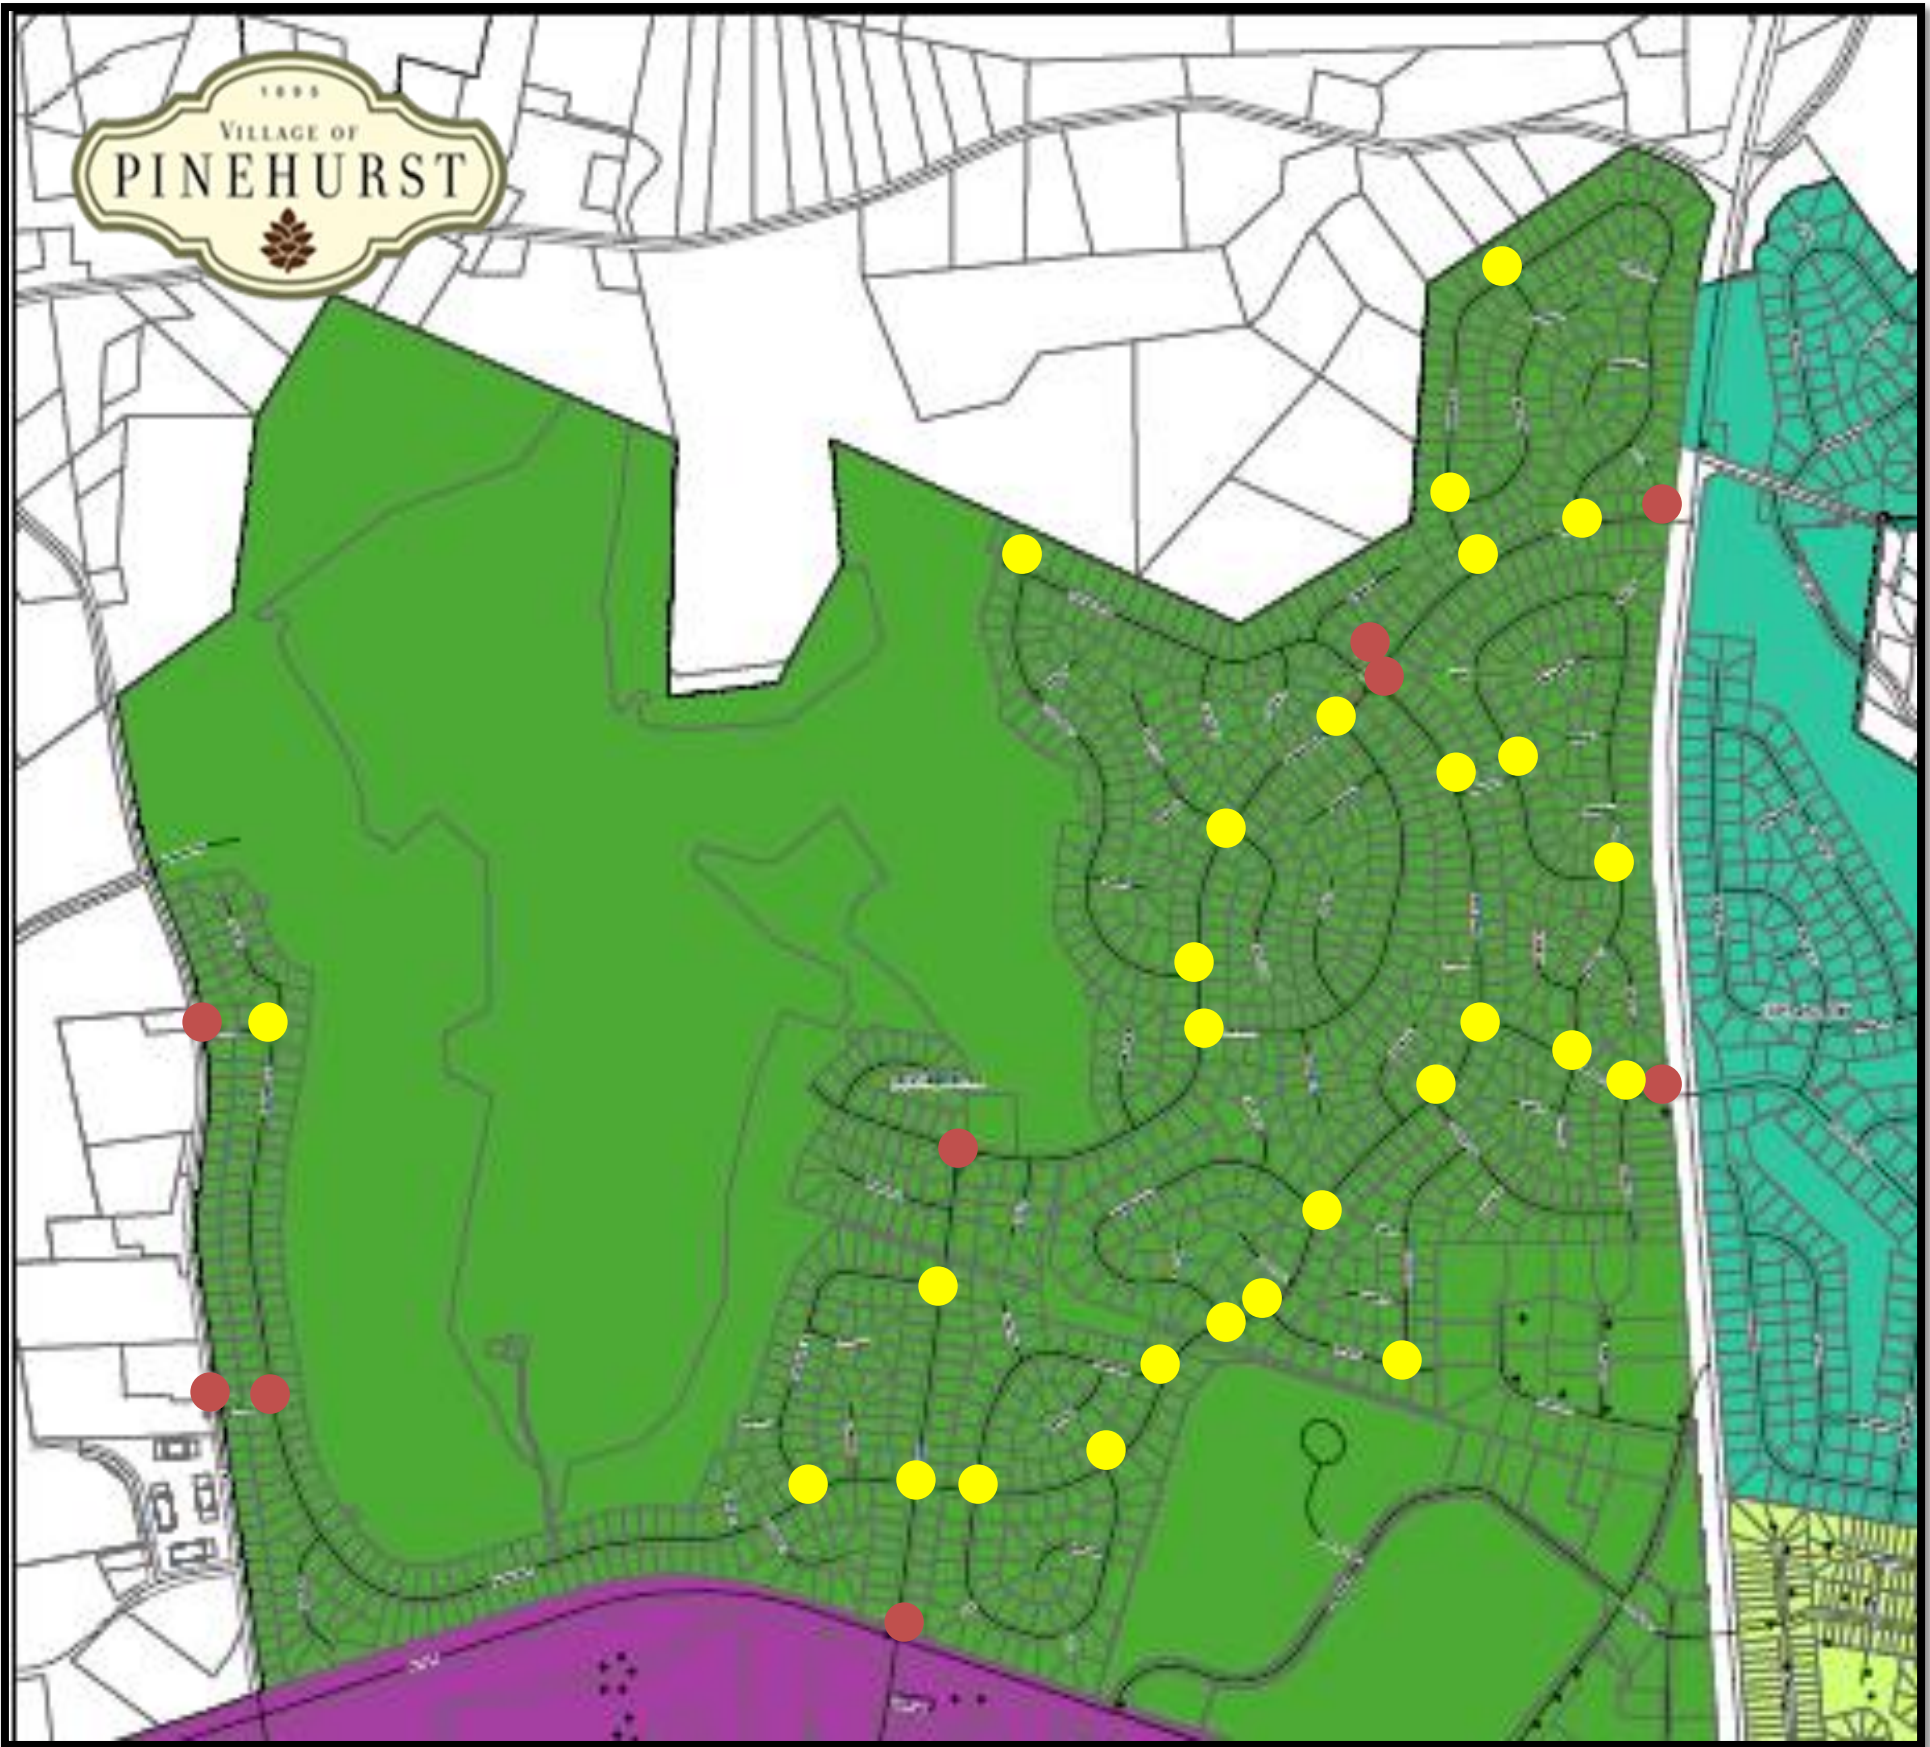

Village Acres  
Street Lighting Plan Options

Option #2: Medium Density

● Existing

● Eligible (27)