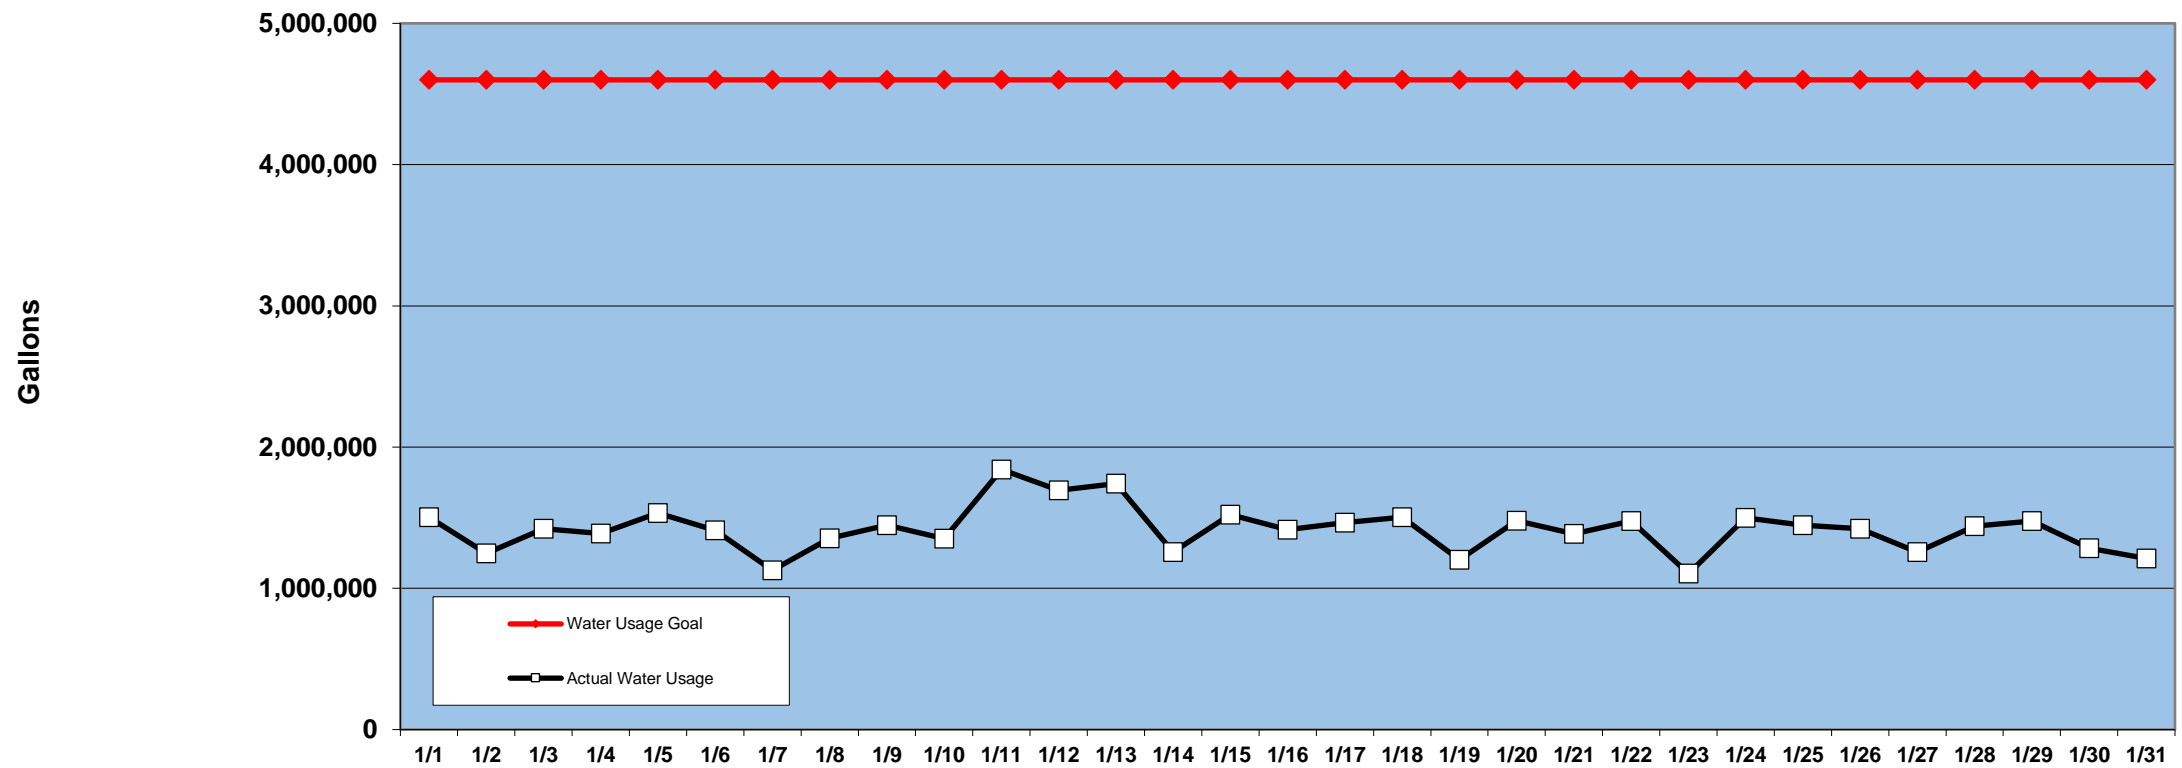

PINEHURST DAILY WATER USAGE FOR JANUARY 2017

(updated 2/6/17/17 to reflect previous day's totals)

This data is supplied by Moore County Public Utilities. Currently in Stage 1 voluntary water restrictions.