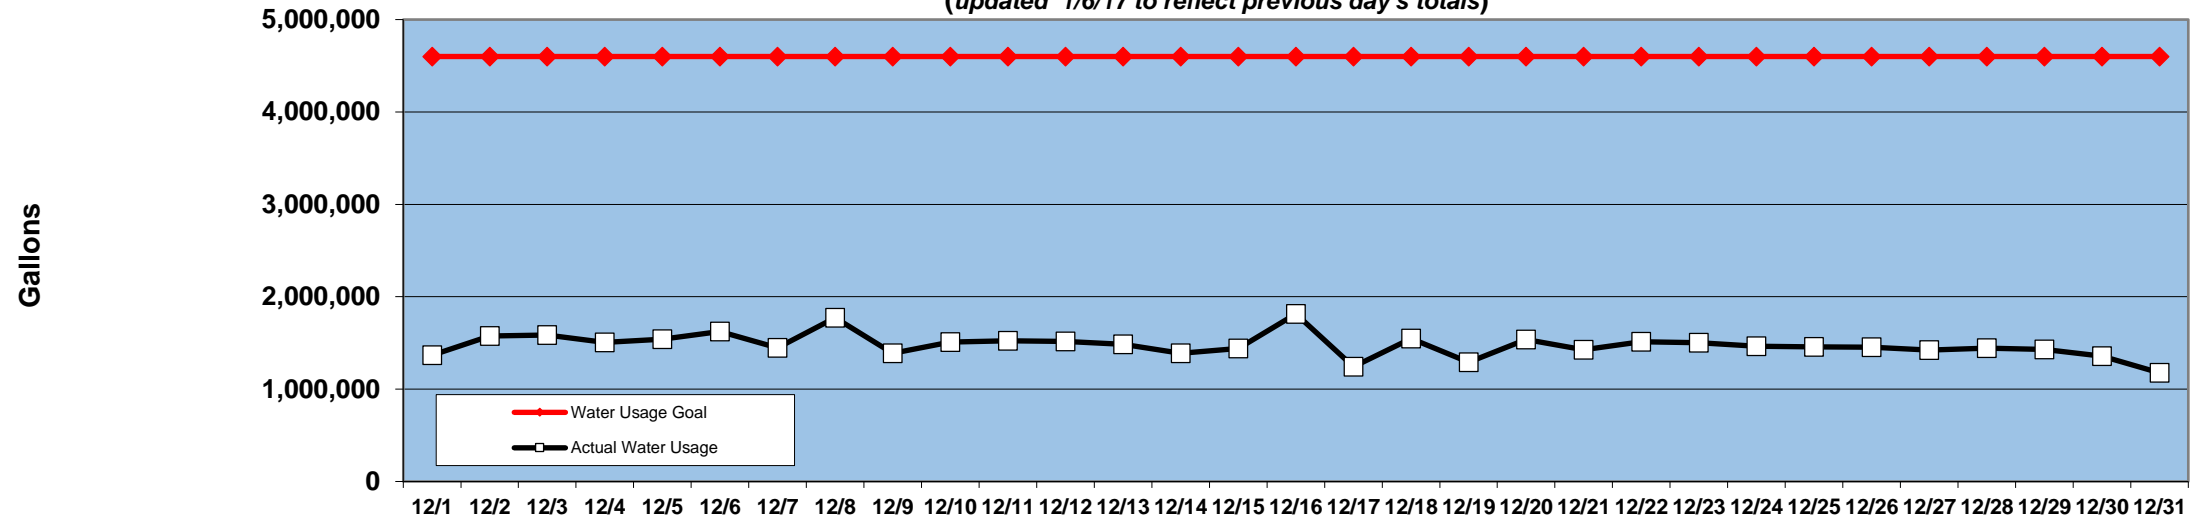

### PINEHURST DAILY WATER USAGE FOR DECEMBER 2016

(updated 1/6/17 to reflect previous day's totals)

This data is supplied by Moore County Public Utilities. Currently in Stage 1 voluntary water restrictions.