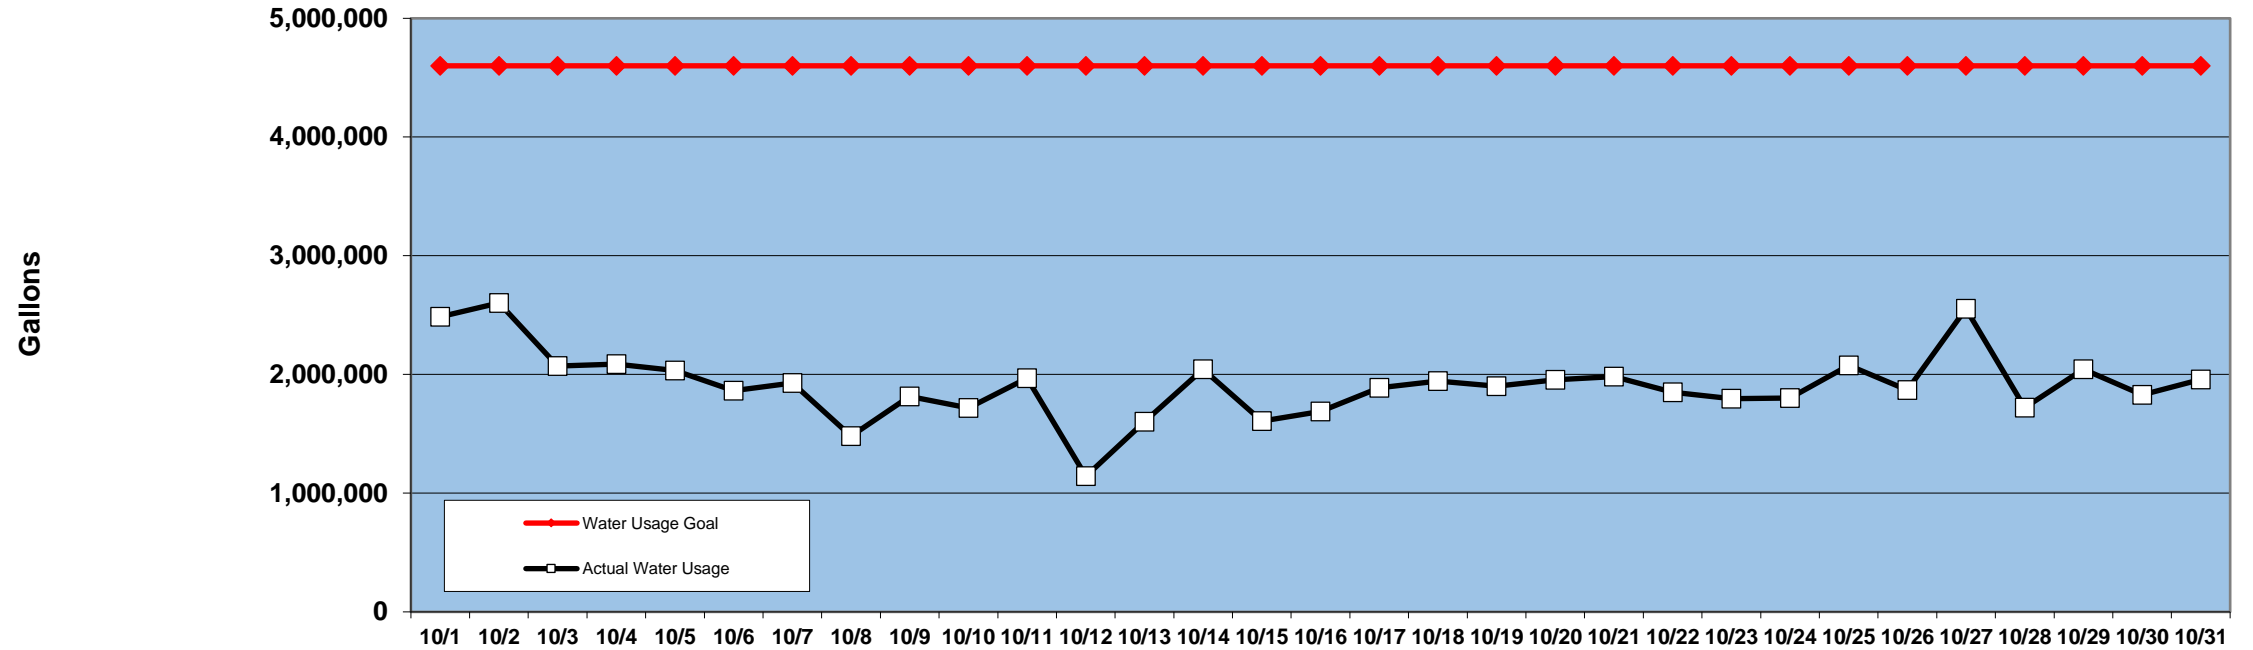

### PINEHURST DAILY WATER USAGE FOR OCTOBER 2016

(updated 10/4/16 to reflect previous day's totals)

This data is supplied by Moore County Public Utilities. Currently in Stage 1 voluntary water restrictions.