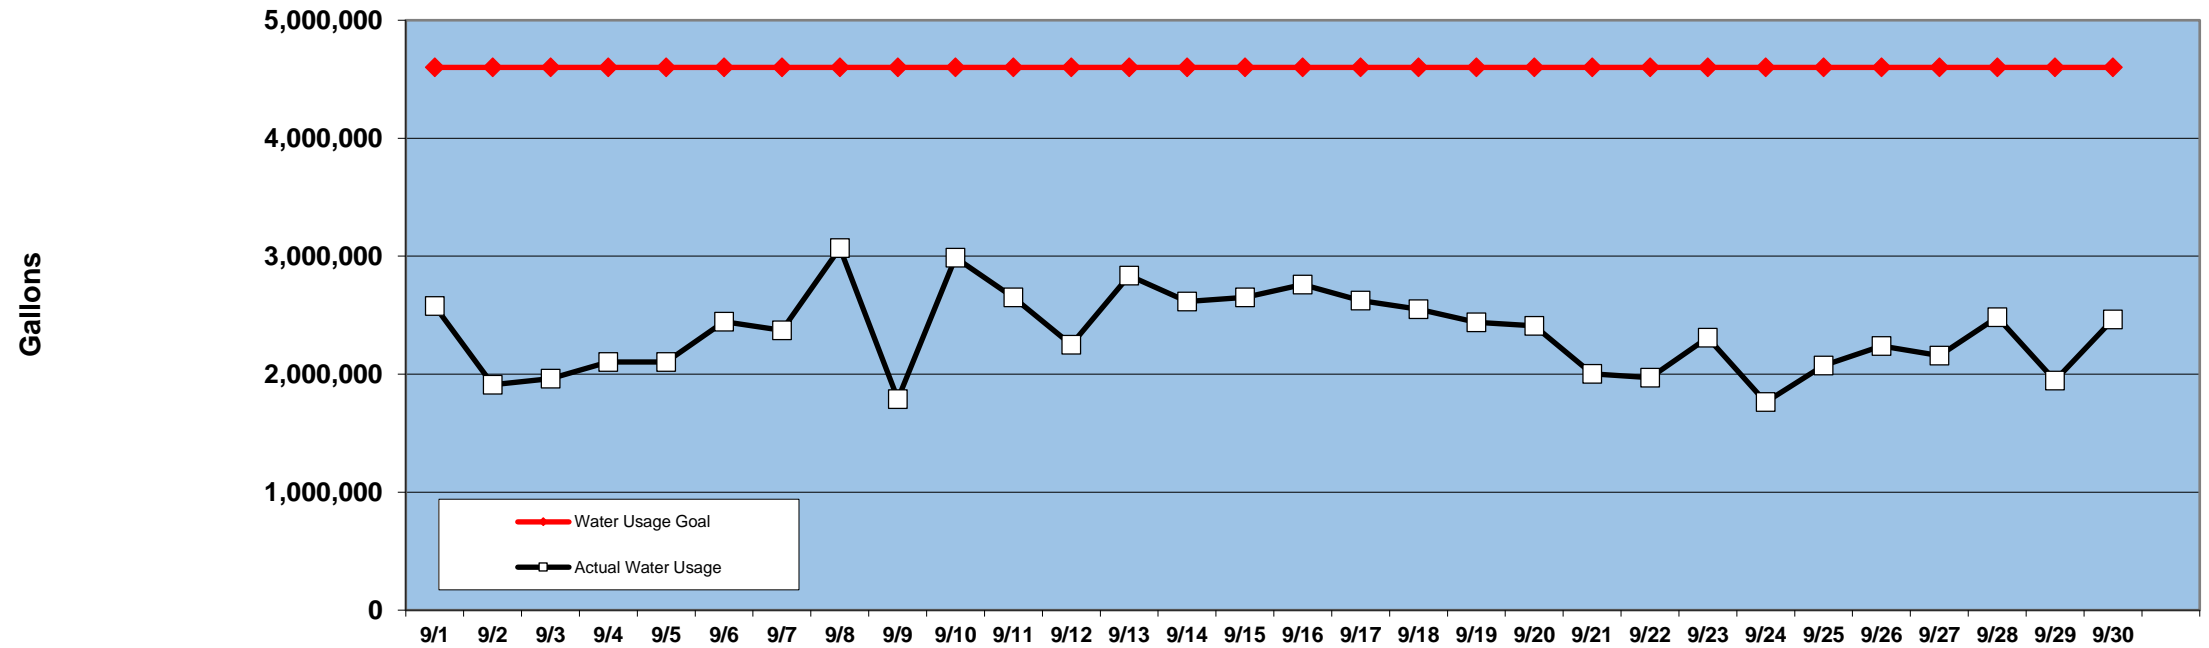

### PINEHURST DAILY WATER USAGE FOR SEPTEMBER 2016

(updated 10/4/16 to reflect previous day's totals)

This data is supplied by Moore County Public Utilities. Currently in Stage 1 voluntary water restrictions.