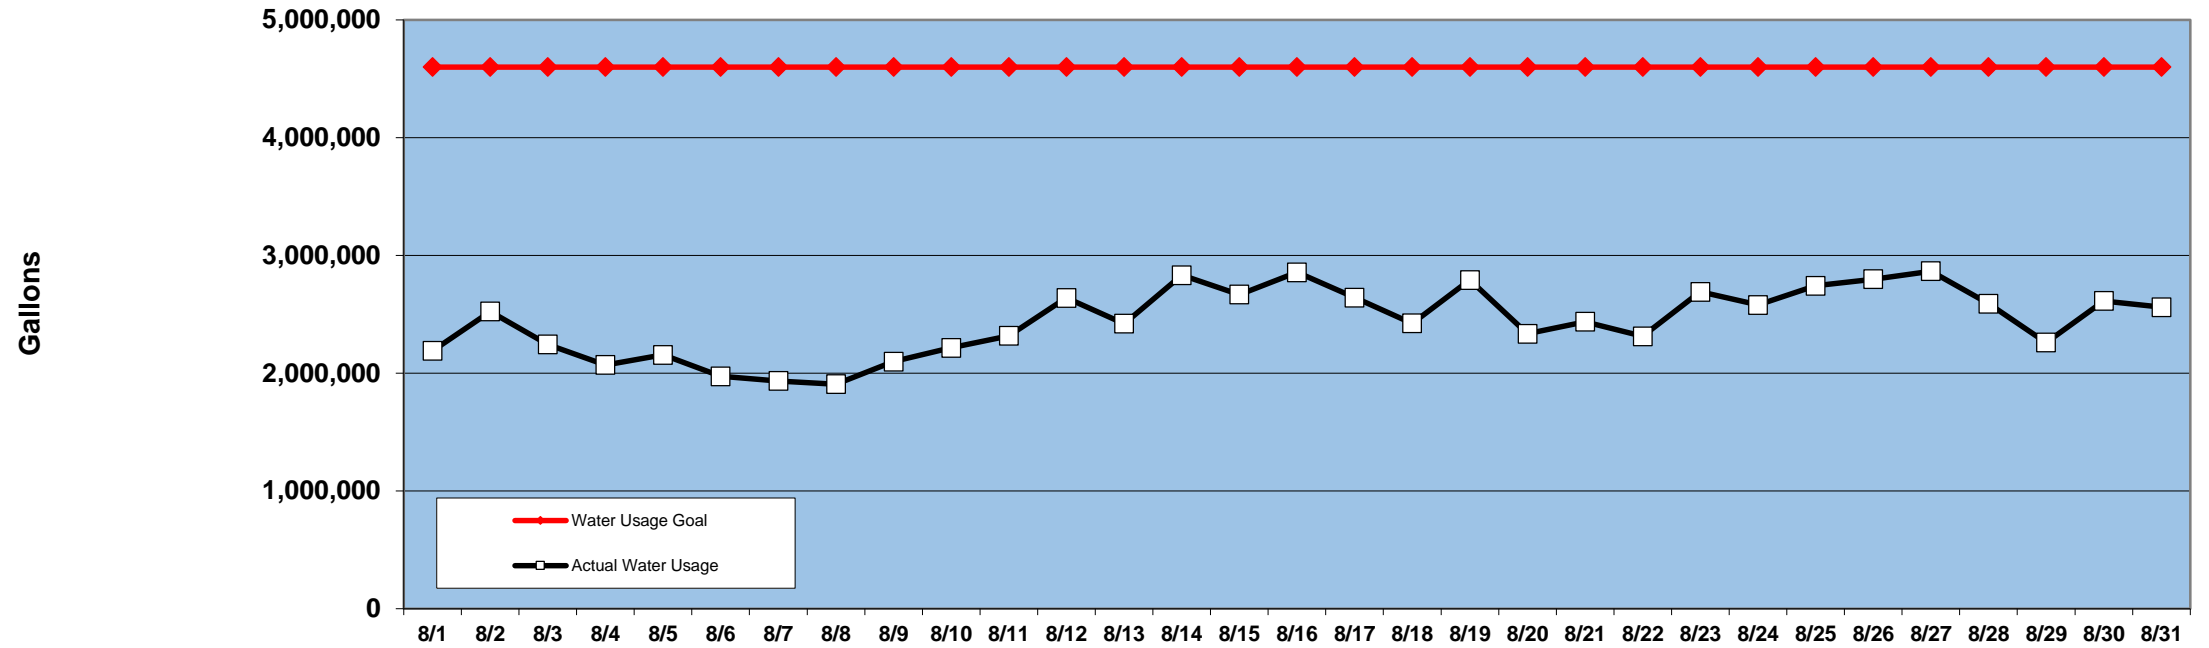

### PINEHURST DAILY WATER USAGE FOR AUGUST 2016

(updated 9/6/16 to reflect previous day's totals)

This data is supplied by Moore County Public Utilities. Currently in Stage 1 voluntary water restrictions.