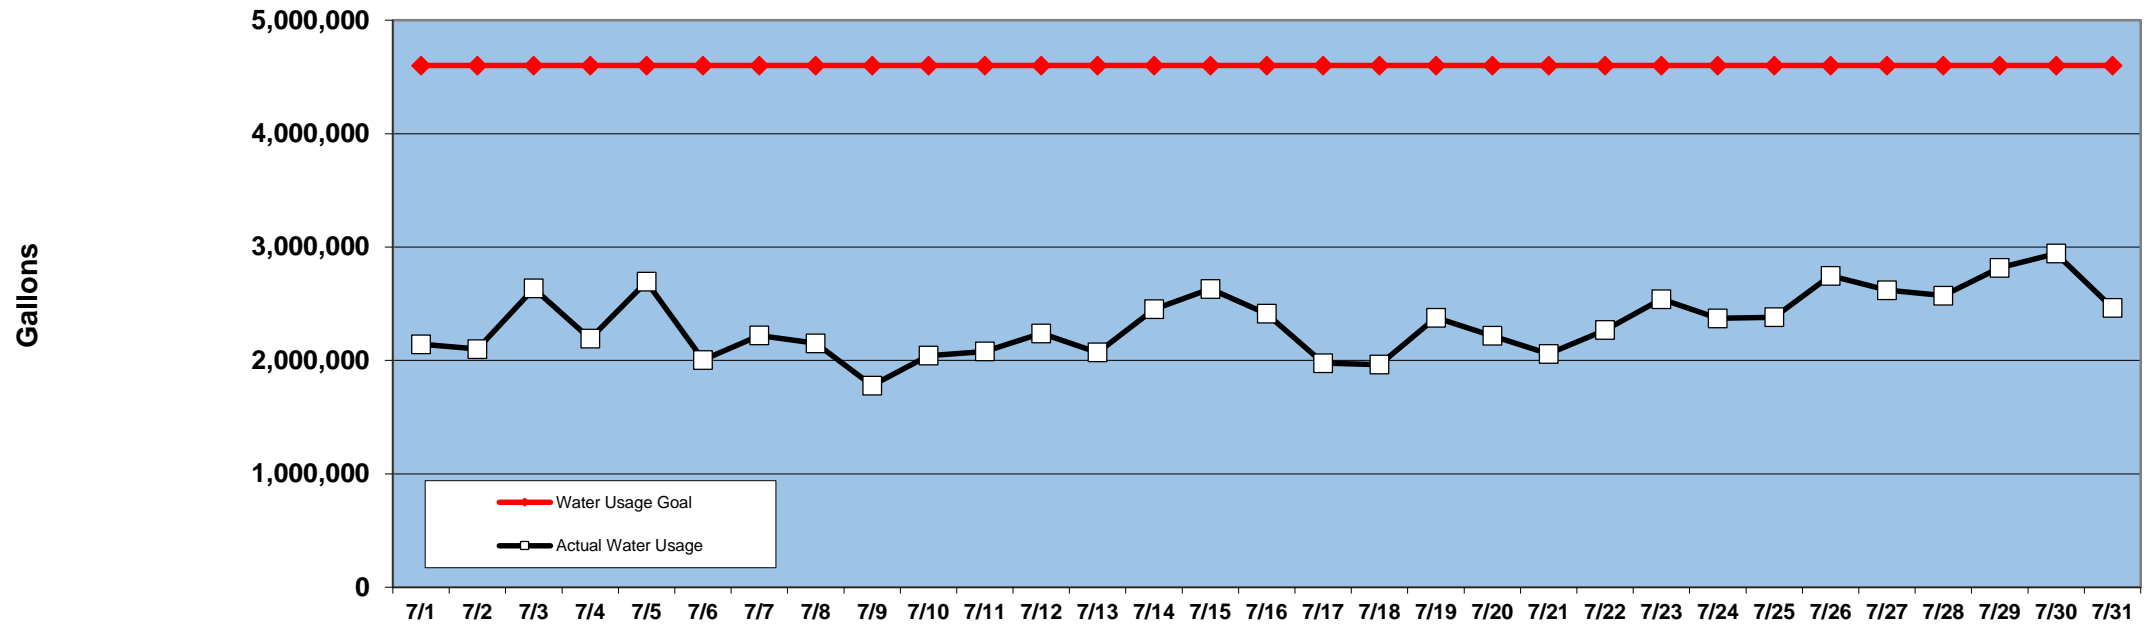

PINEHURST DAILY WATER USAGE FOR JULY 2016

(updated 8/5/16 to reflect previous day's totals)

This data is supplied by Moore County Public Utilities. Currently in Stage 1 voluntary water restrictions.