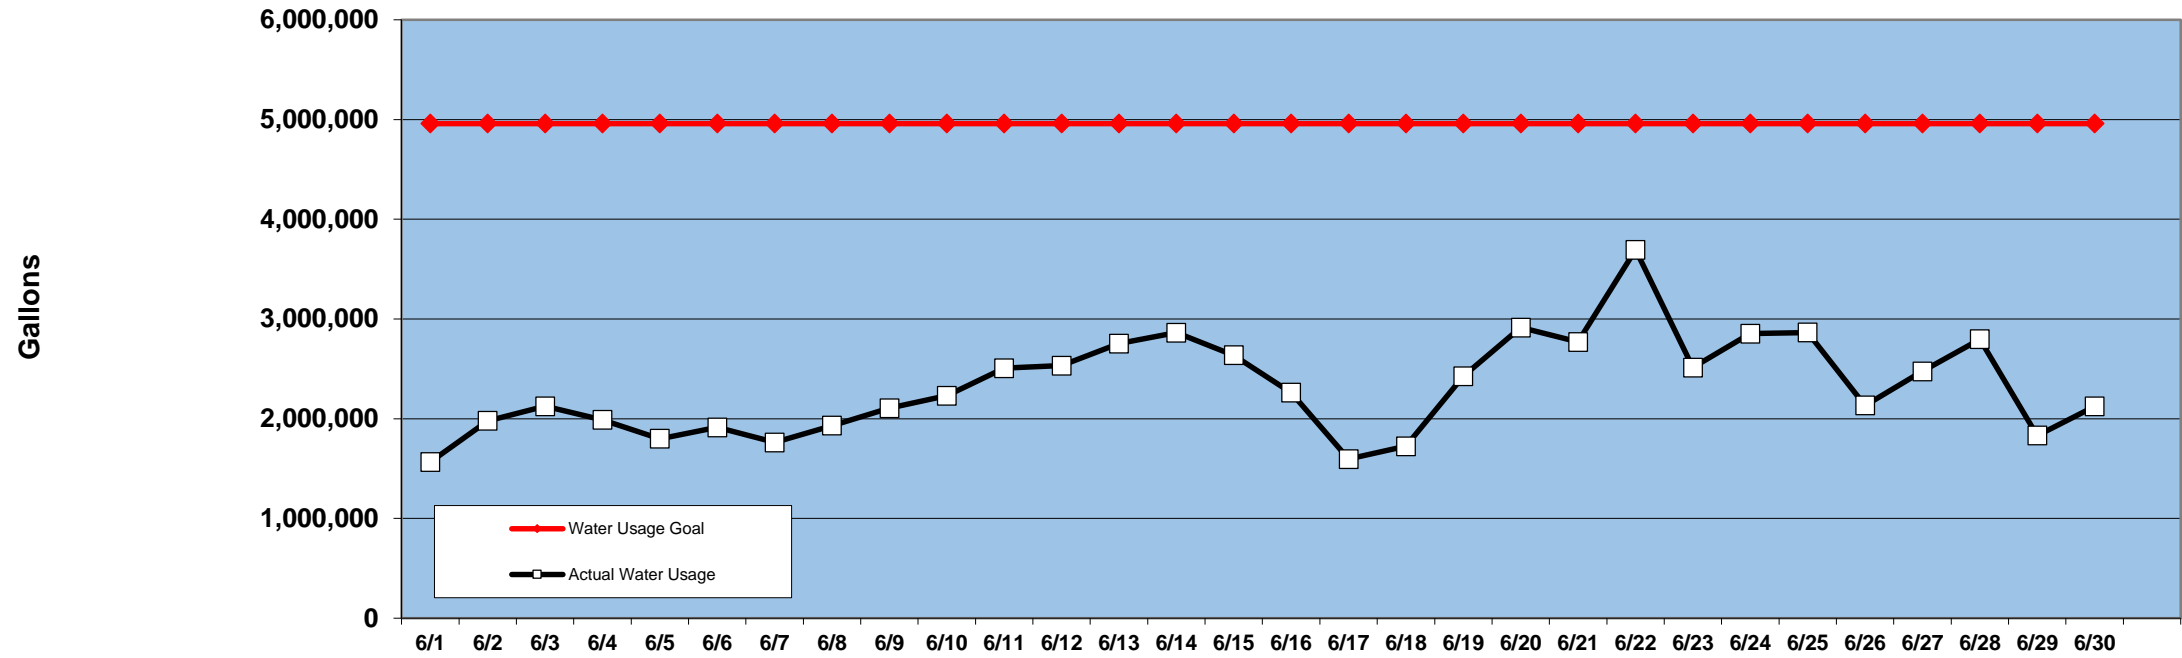

PINEHURST DAILY WATER USAGE FOR JUNE 2016 (updated 7/5/16 to reflect previous day's totals)

This data is supplied by Moore County Public Utilities. Currently in Stage 1 voluntary water restrictions.