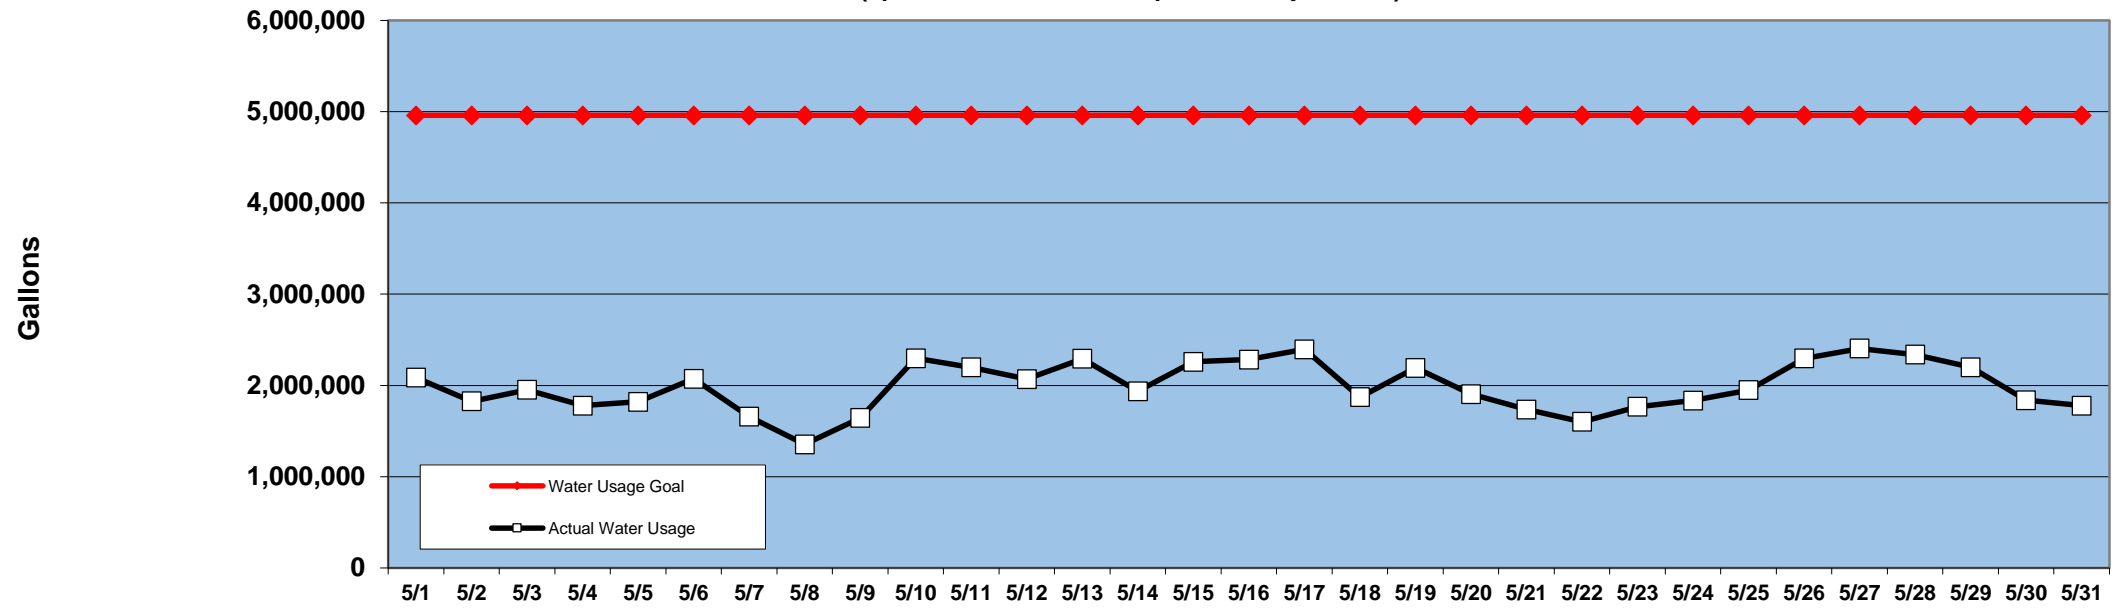

PINEHURST DAILY WATER USAGE FOR MAY 2016

(updated 6/6/16 to reflect previous day's totals)

This data is supplied by Moore County Public Utilities. Currently in Stage 1 voluntary water restrictions.