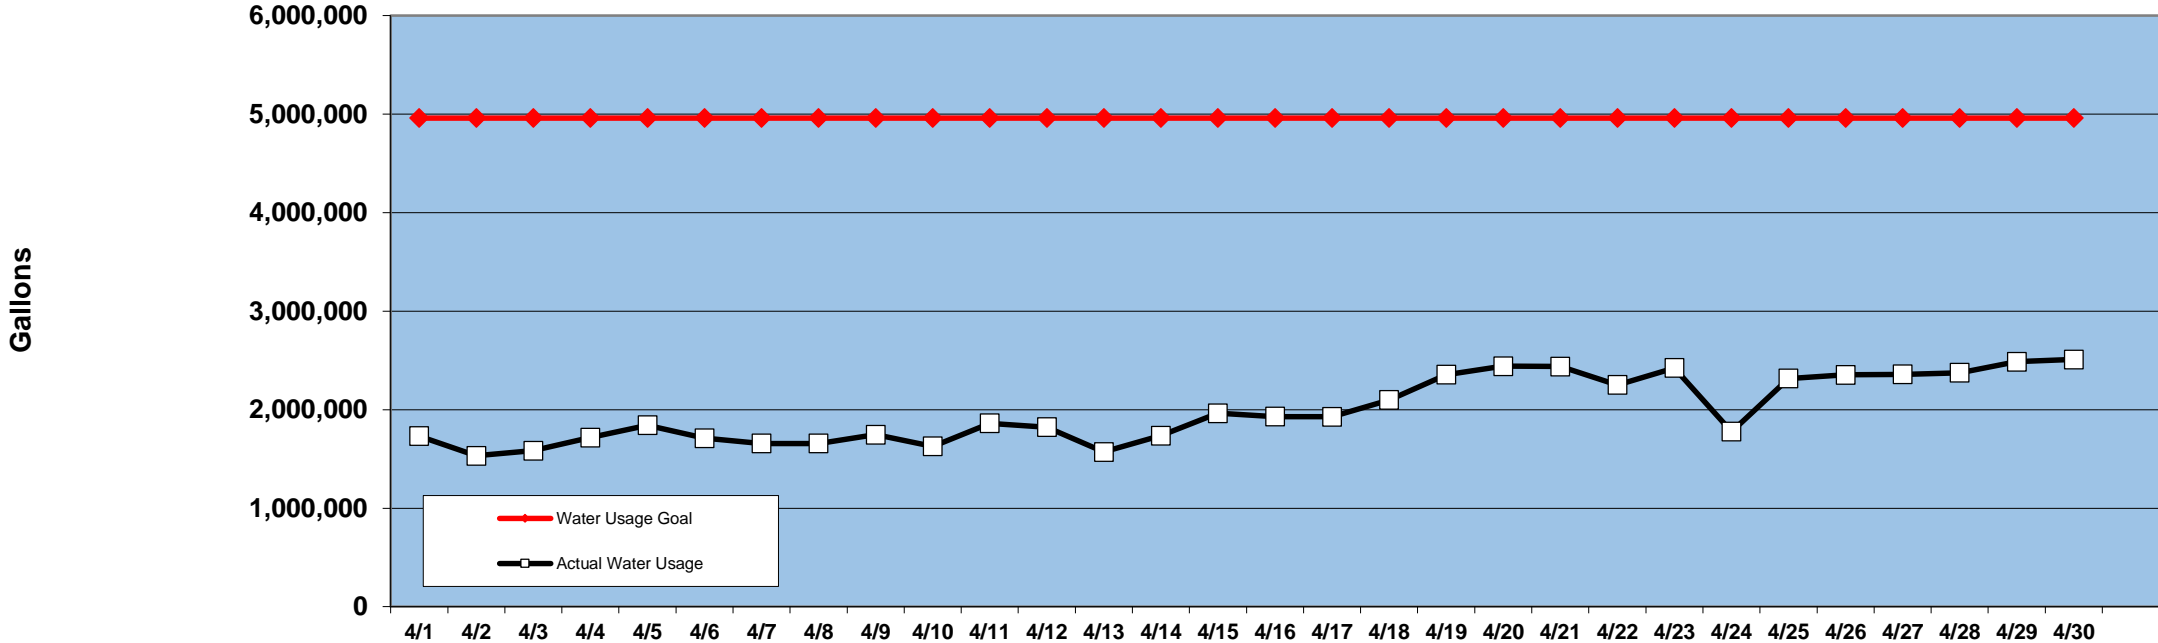

PINEHURST DAILY WATER USAGE FOR APRIL 2016

(updated 5/6/16 to reflect previous day's totals)

This data is supplied by Moore County Public Utilities. Currently in Stage 1 voluntary water restrictions.