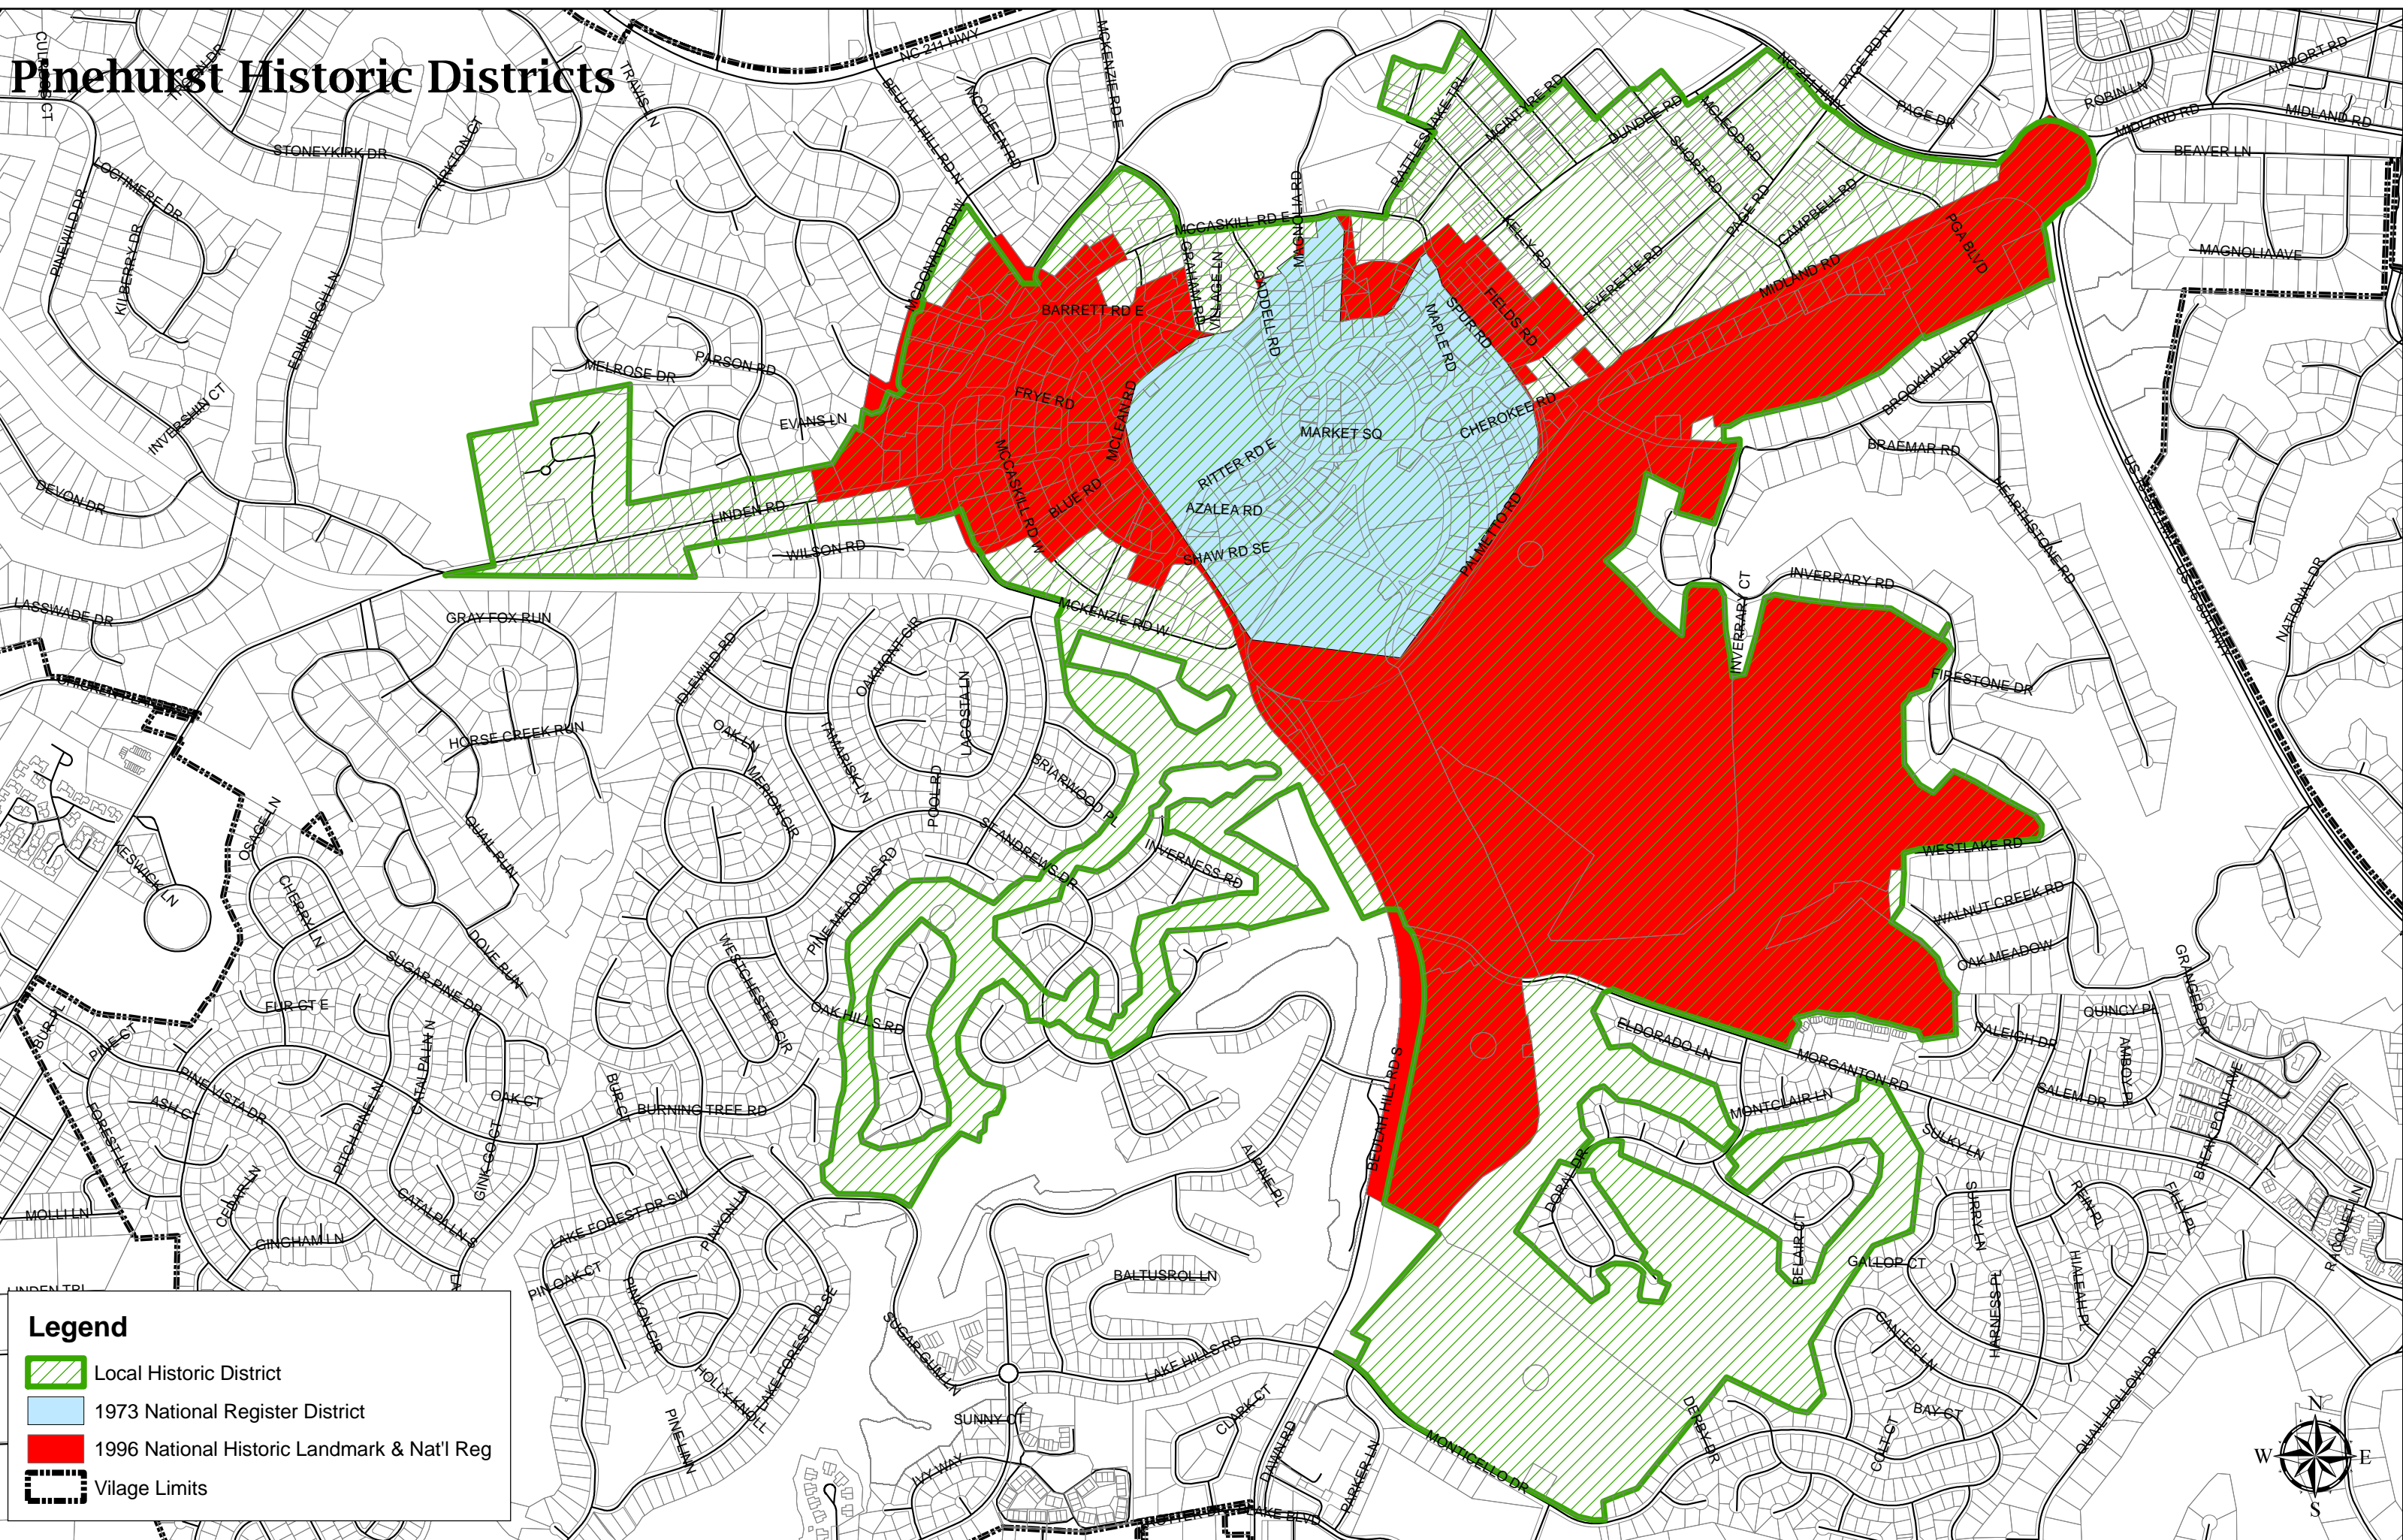

Pinehurst Historic Districts

Legend

-  Local Historic District
-  1973 National Register District
-  1996 National Historic Landmark & Nat'l Reg
-  Village Limits