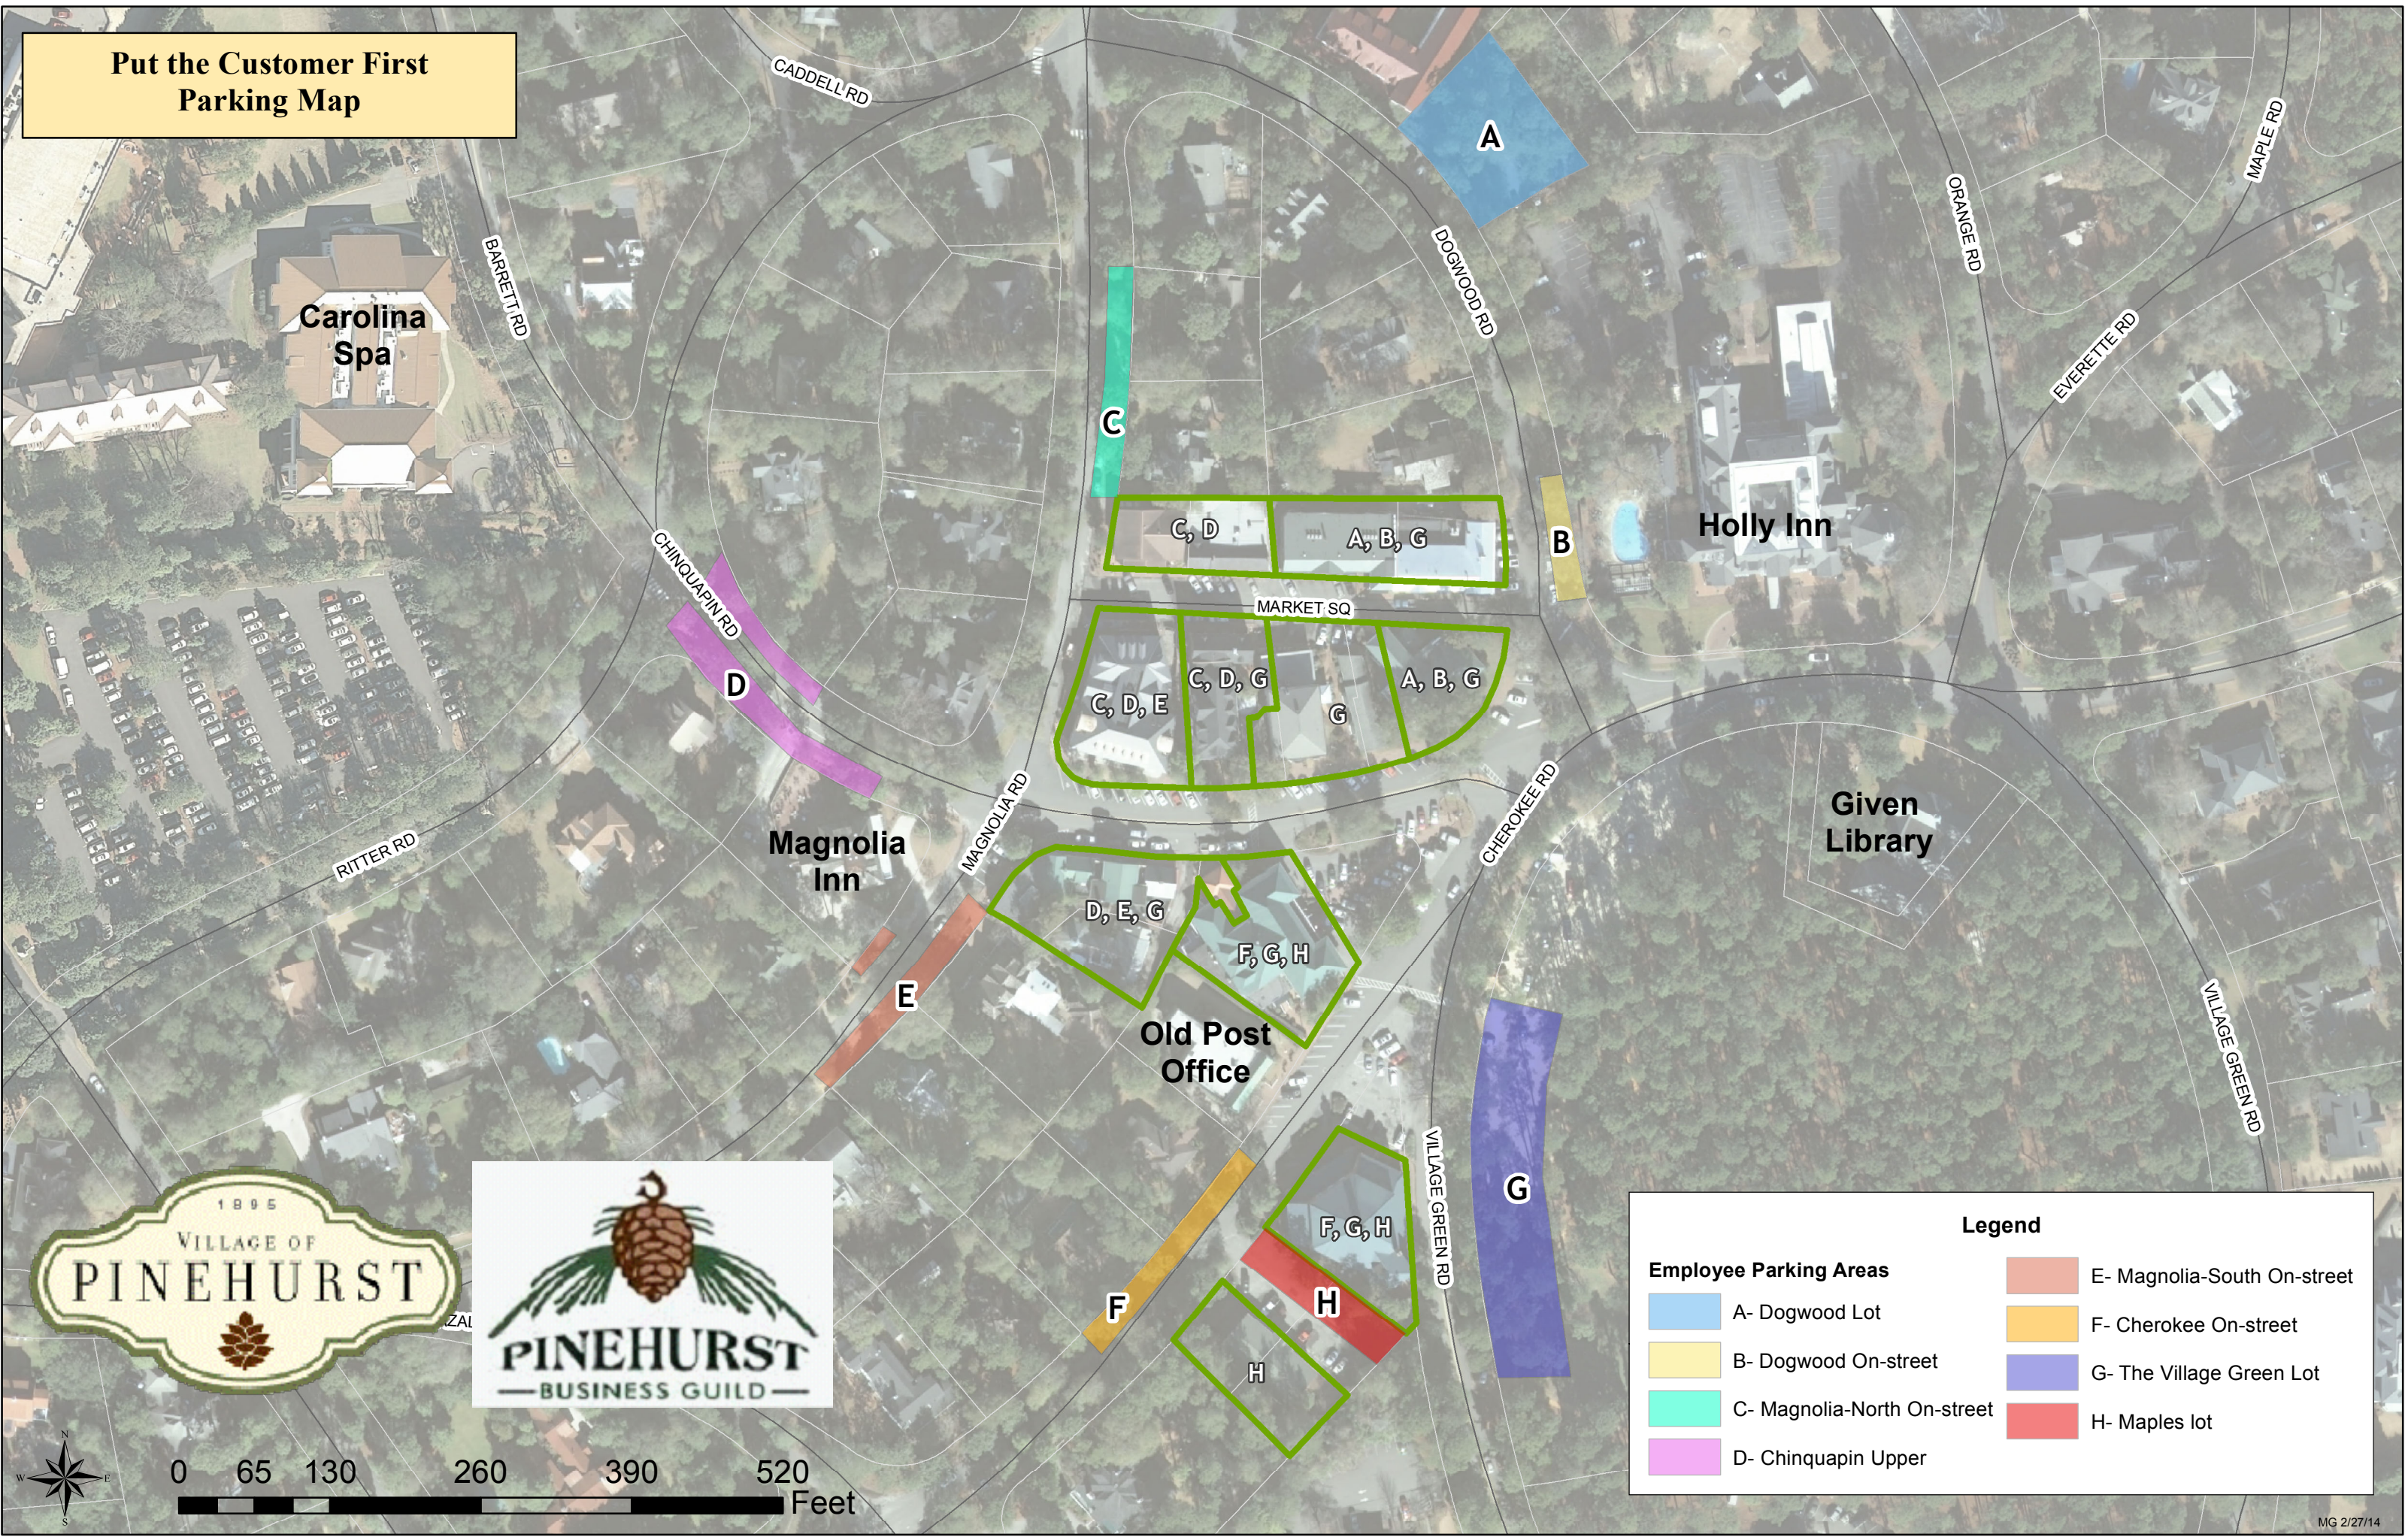

**Put the Customer First
Parking Map**

Employee Parking Areas		Legend	
■	A- Dogwood Lot	■	E- Magnolia-South On-street
■	B- Dogwood On-street	■	F- Cherokee On-street
■	C- Magnolia-North On-street	■	G- The Village Green Lot
■	D- Chiquapin Upper	■	H- Maples lot