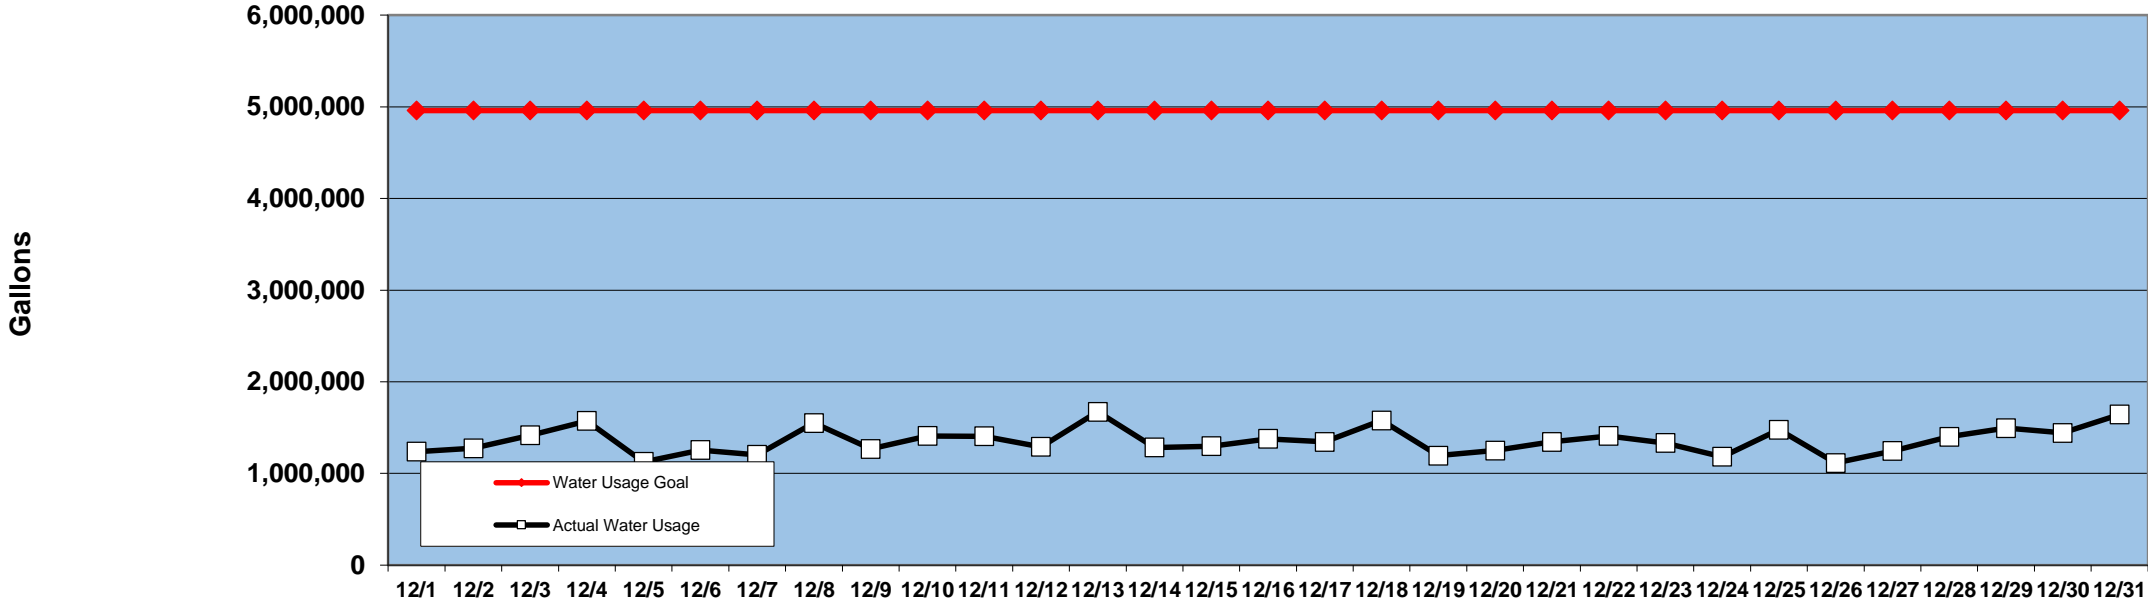

PINEHURST DAILY WATER USAGE FOR DECEMBER 2015

(updated 12/5/15 to reflect previous day's totals)

This data is supplied by Moore County Public Utilities. Currently in Stage 1 voluntary water restrictions.