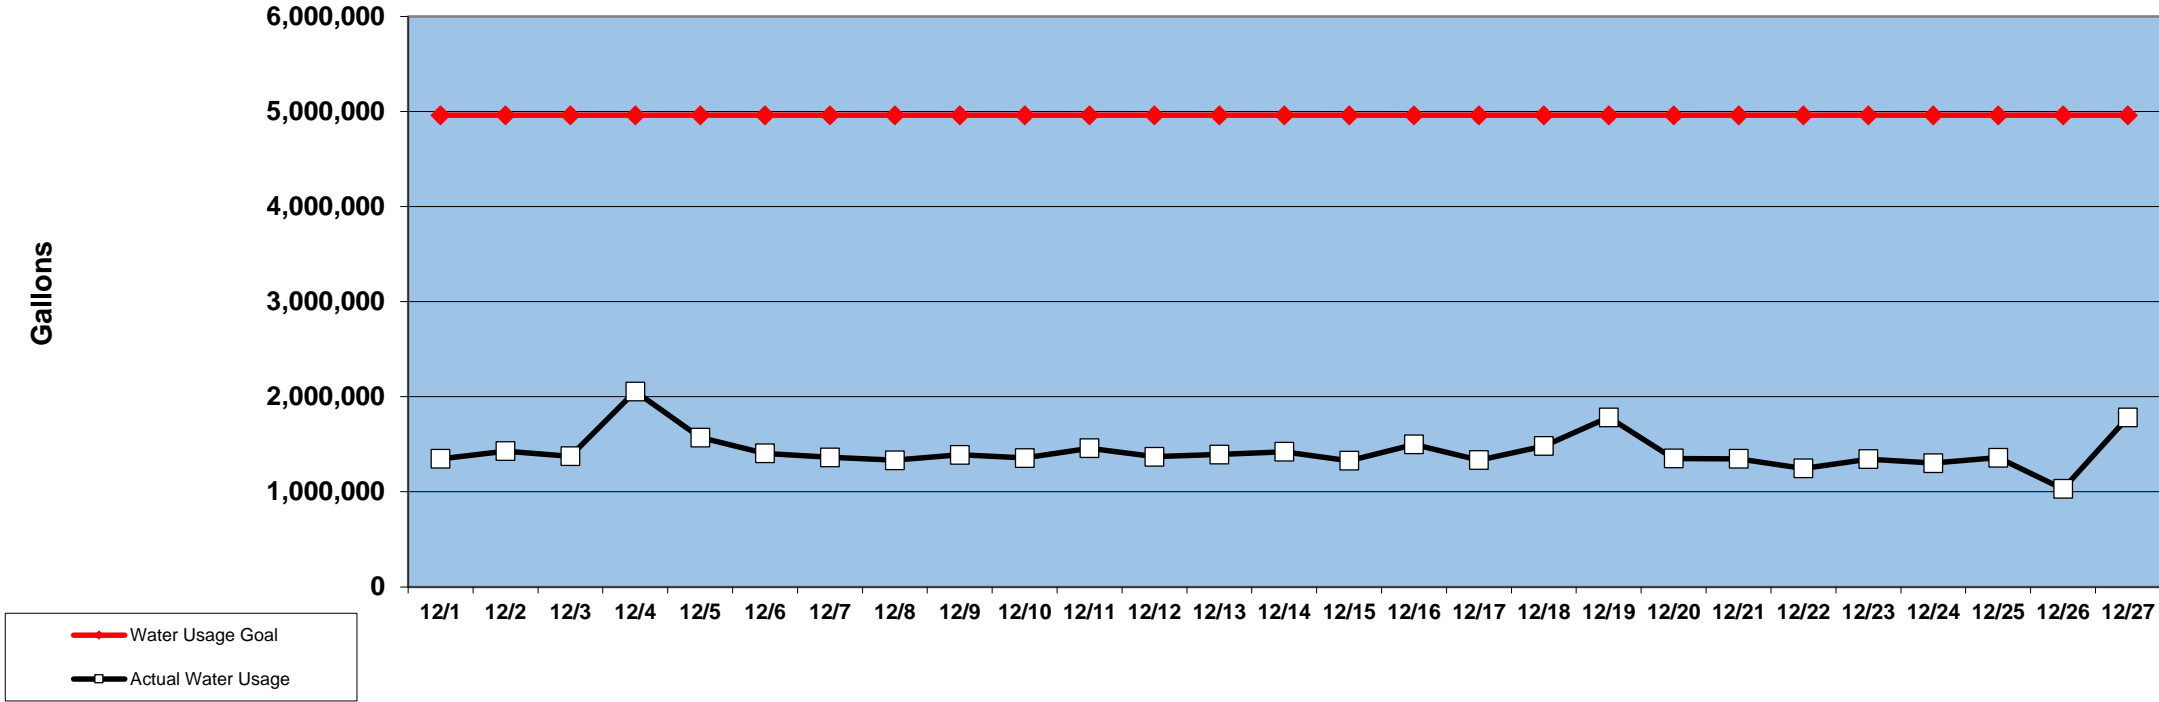

### PINEHURST DAILY WATER USAGE FOR DECEMBER 2014

(updated 1/9/15 to reflect previous day's totals)

This data is supplied by Moore County Public Utilities. Currently in Stage 1 voluntary water restrictions.