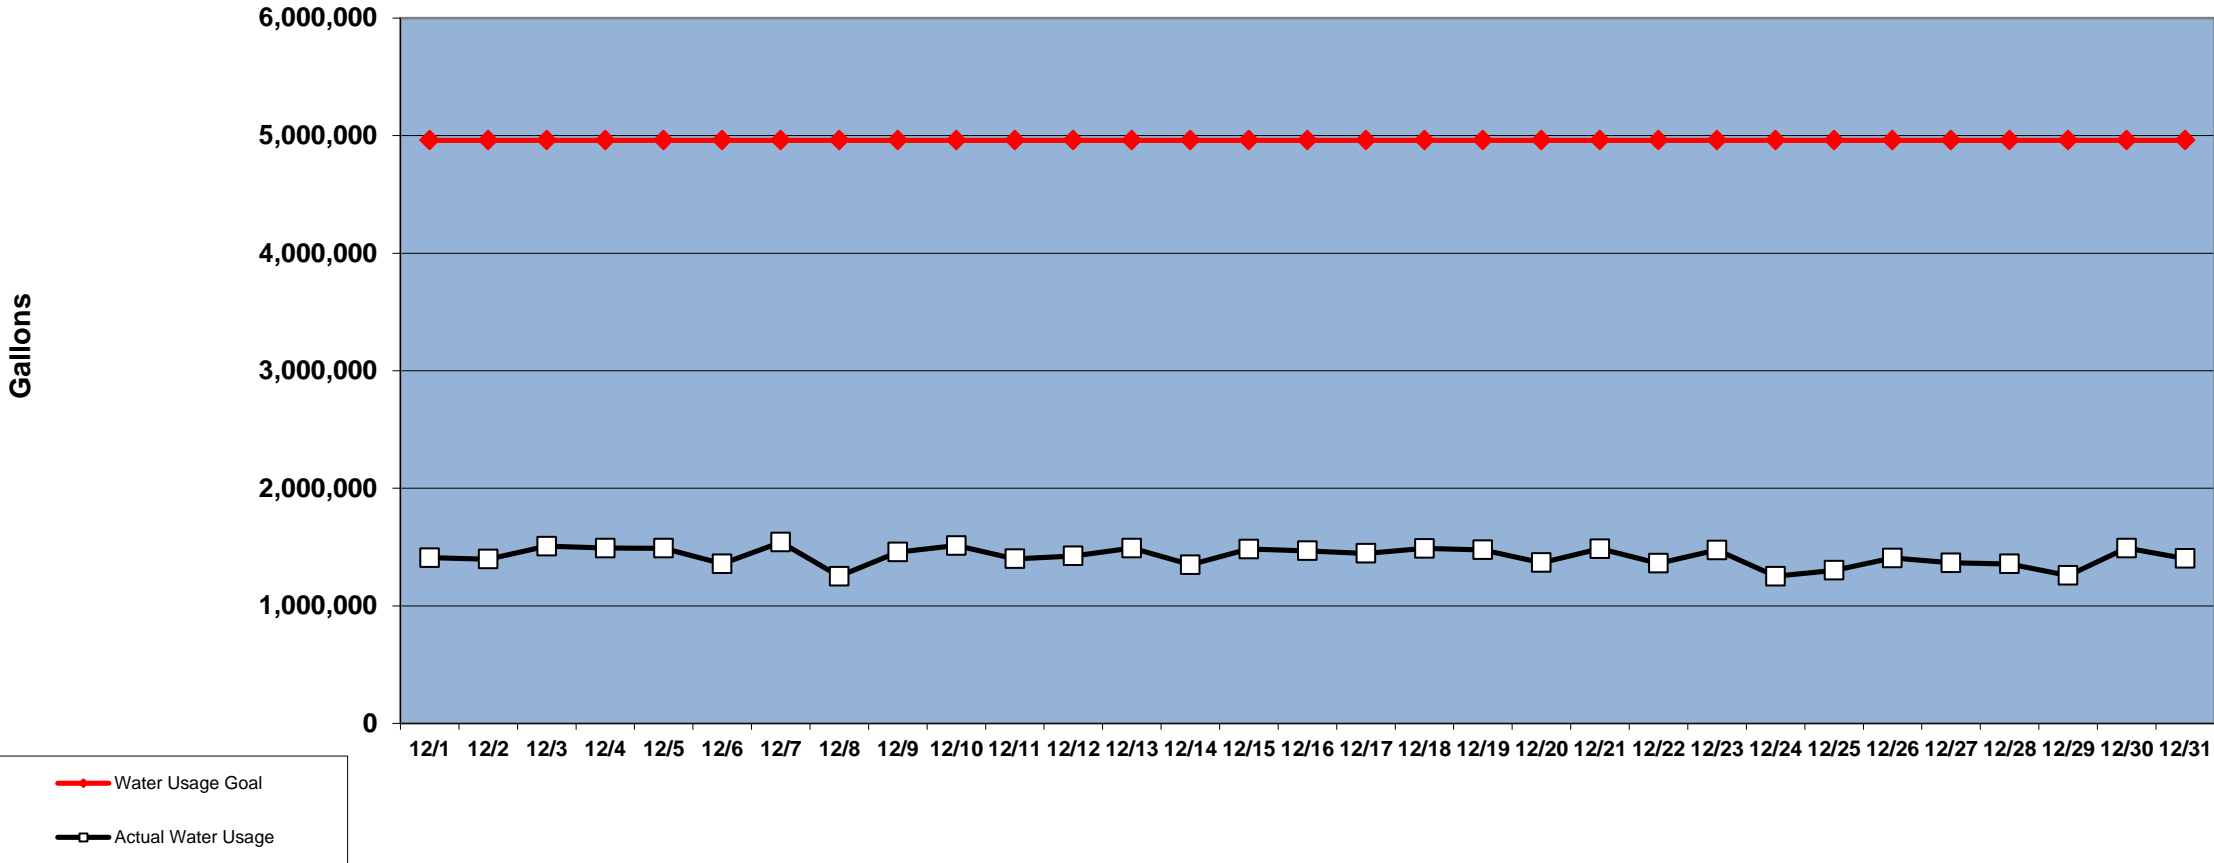

PINEHURST DAILY WATER USAGE FOR DECEMBER 2013
(updated 1/2/14 to reflect previous day's totals)

This data is supplied by Moore County Public Utilities. Currently in Stage 1 voluntary water restrictions.