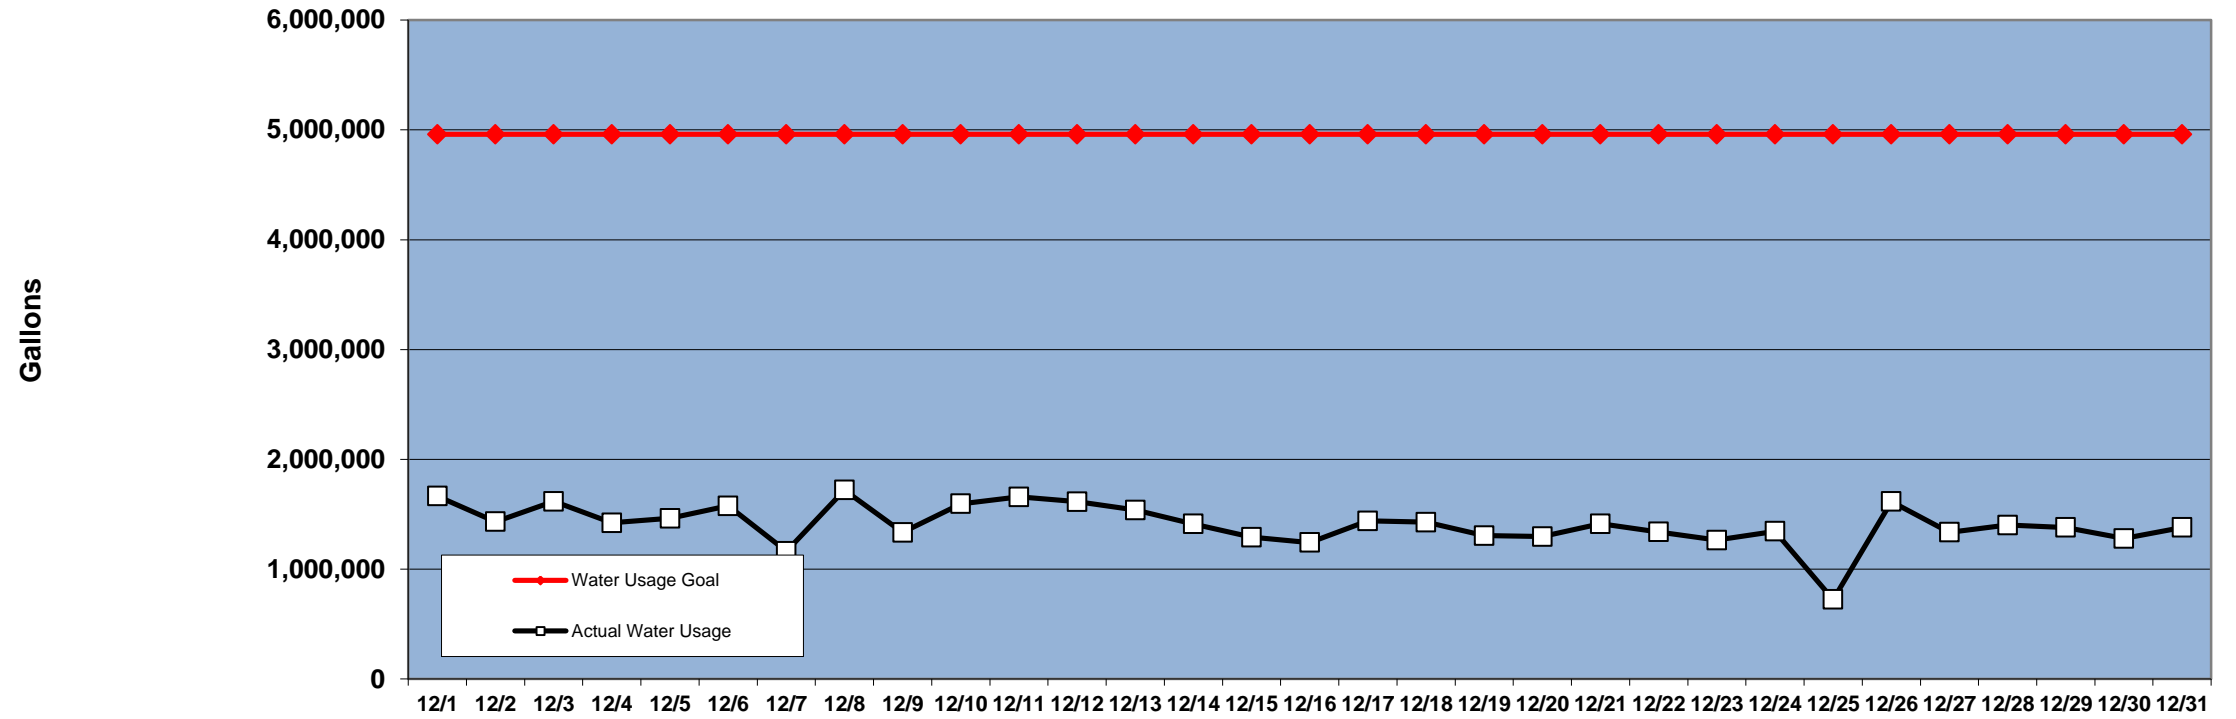

PINEHURST DAILY WATER USAGE FOR DECEMBER 2012

(updated 1/3/13 to reflect previous day's totals)

This data is supplied by Moore County Public Utilities. Currently in Stage 1 voluntary water restrictions.