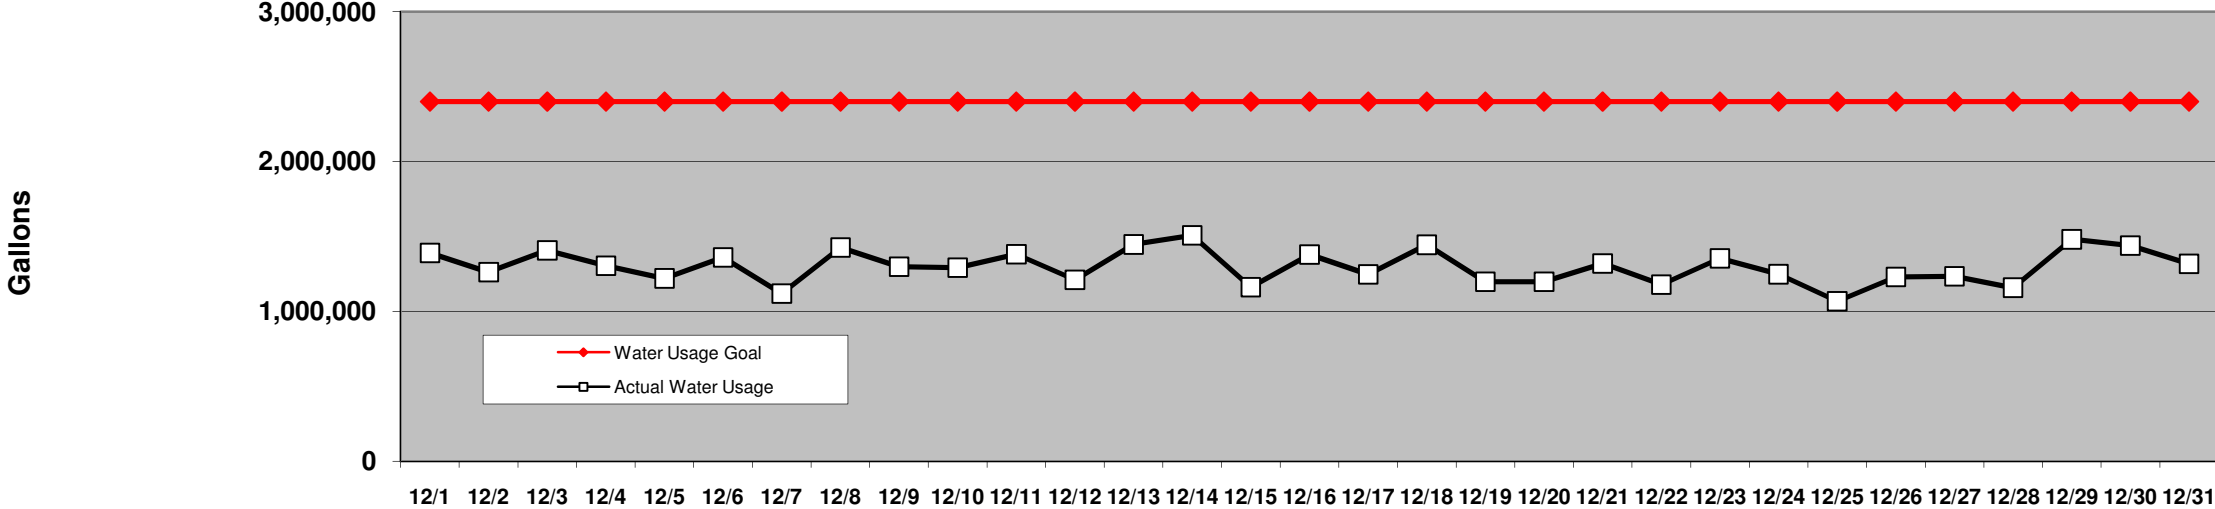

PINEHURST DAILY WATER USAGE FOR DECEMBER

(updated 1/2/09 to reflect previous days totals)

This data is supplied by Moore County Public Utilities. Currently in Stage 1 voluntary water restrictions.