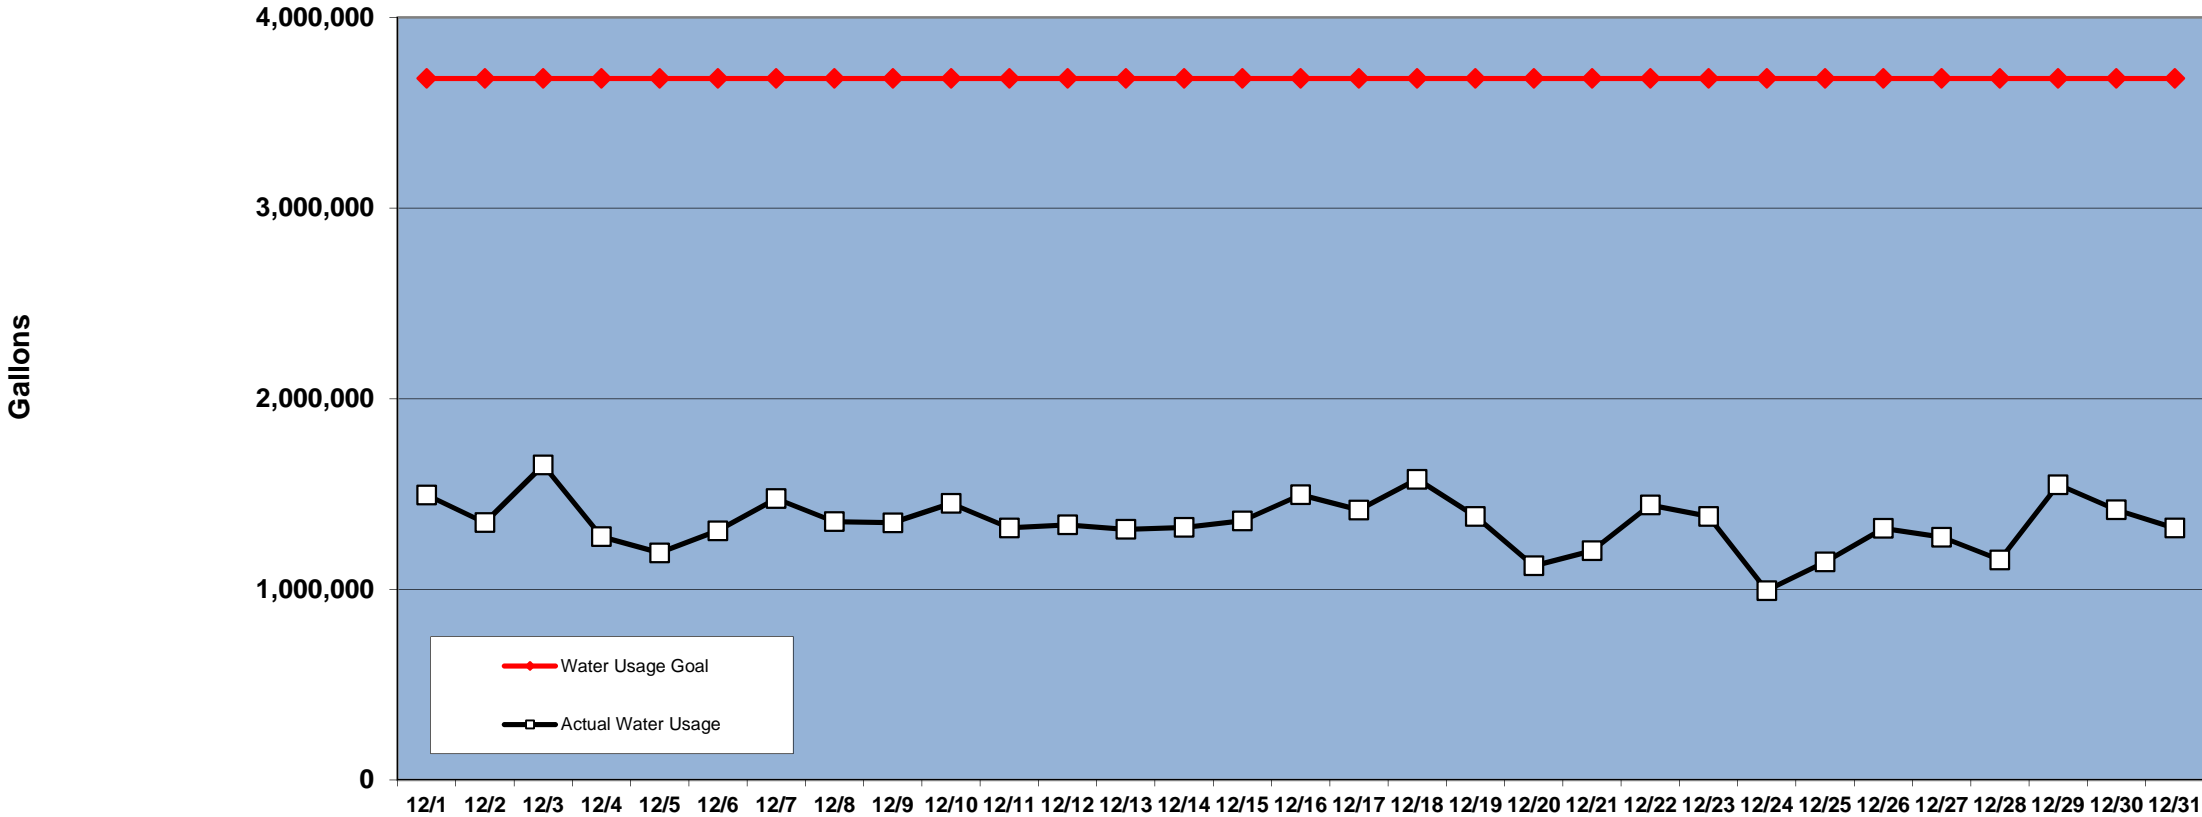

PINEHURST DAILY WATER USAGE FOR DECEMBER 2010

(updated 1/3/2011 to reflect previous day's totals)

This data is supplied by Moore County Public Utilities. Currently in Stage 1 voluntary water restrictions.