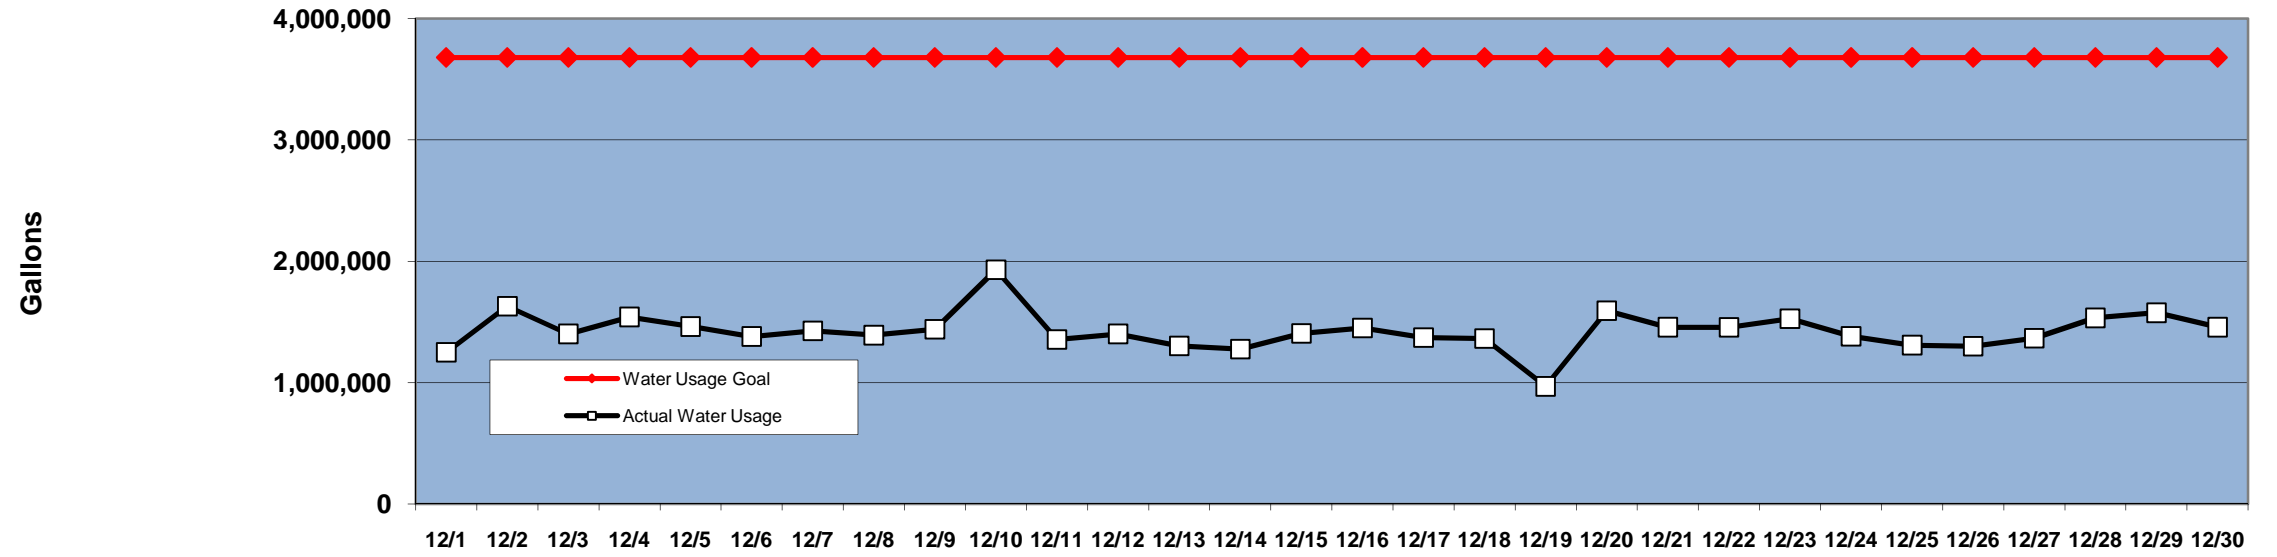

### PINEHURST DAILY WATER USAGE FOR DECEMBER 2009

(updated 12/31/09 to reflect previous day's totals)

This data is supplied by Moore County Public Utilities. Currently in Stage 1 voluntary water restrictions.