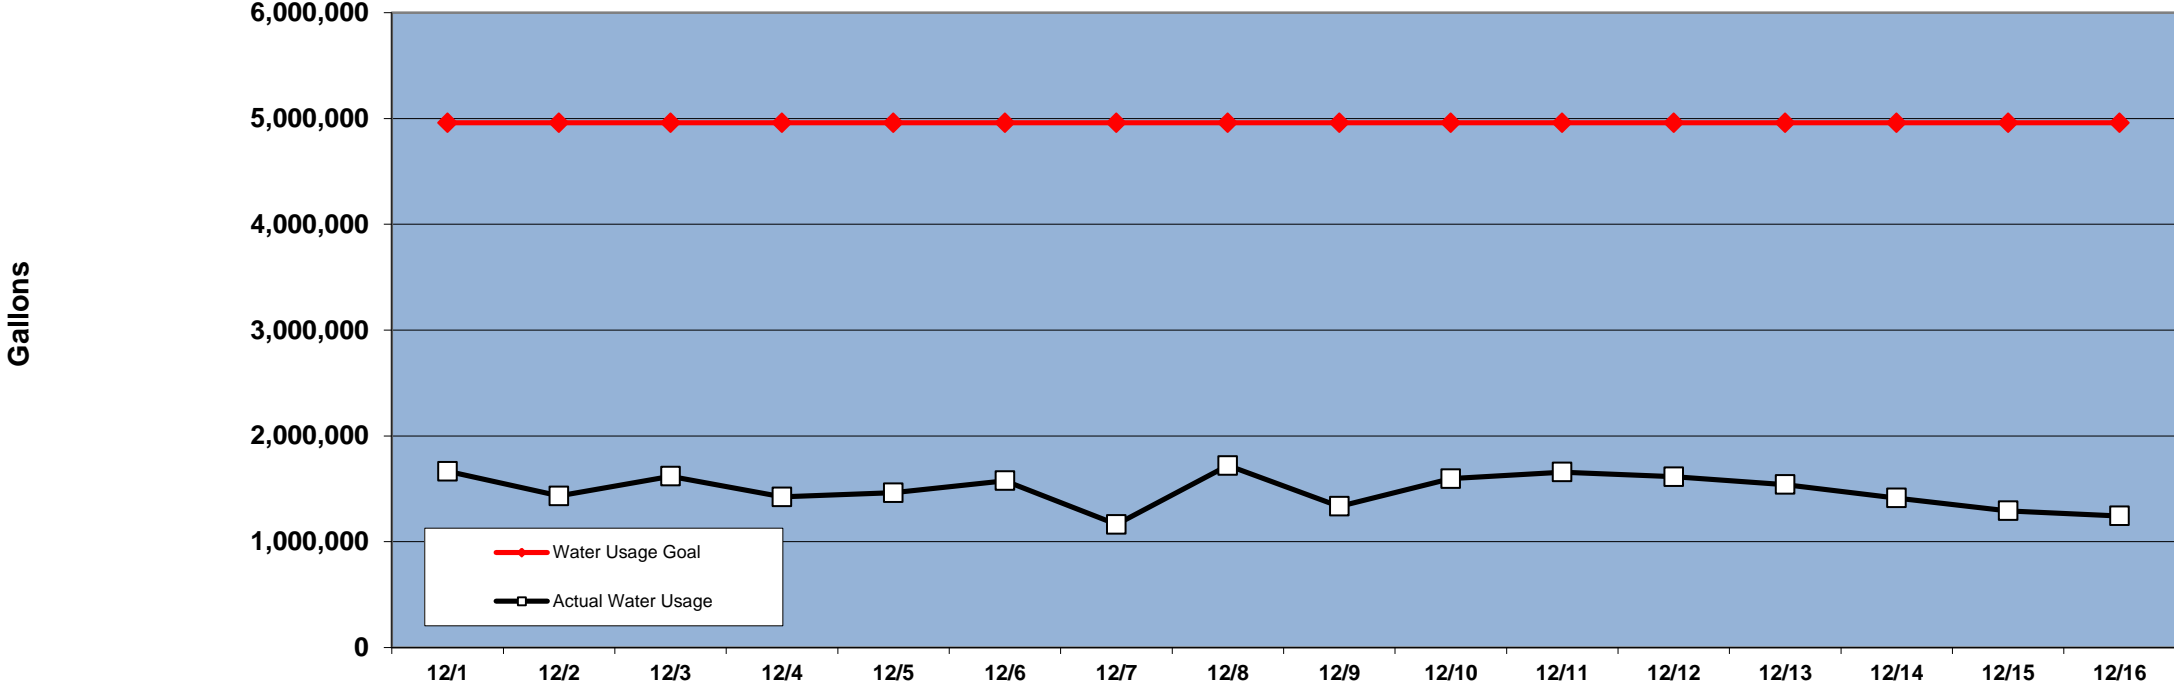

PINEHURST DAILY WATER USAGE FOR DECEMBER 2012

(updated 12/17/12 to reflect previous day's totals)

This data is supplied by Moore County Public Utilities. Currently in Stage 1 voluntary water restrictions.