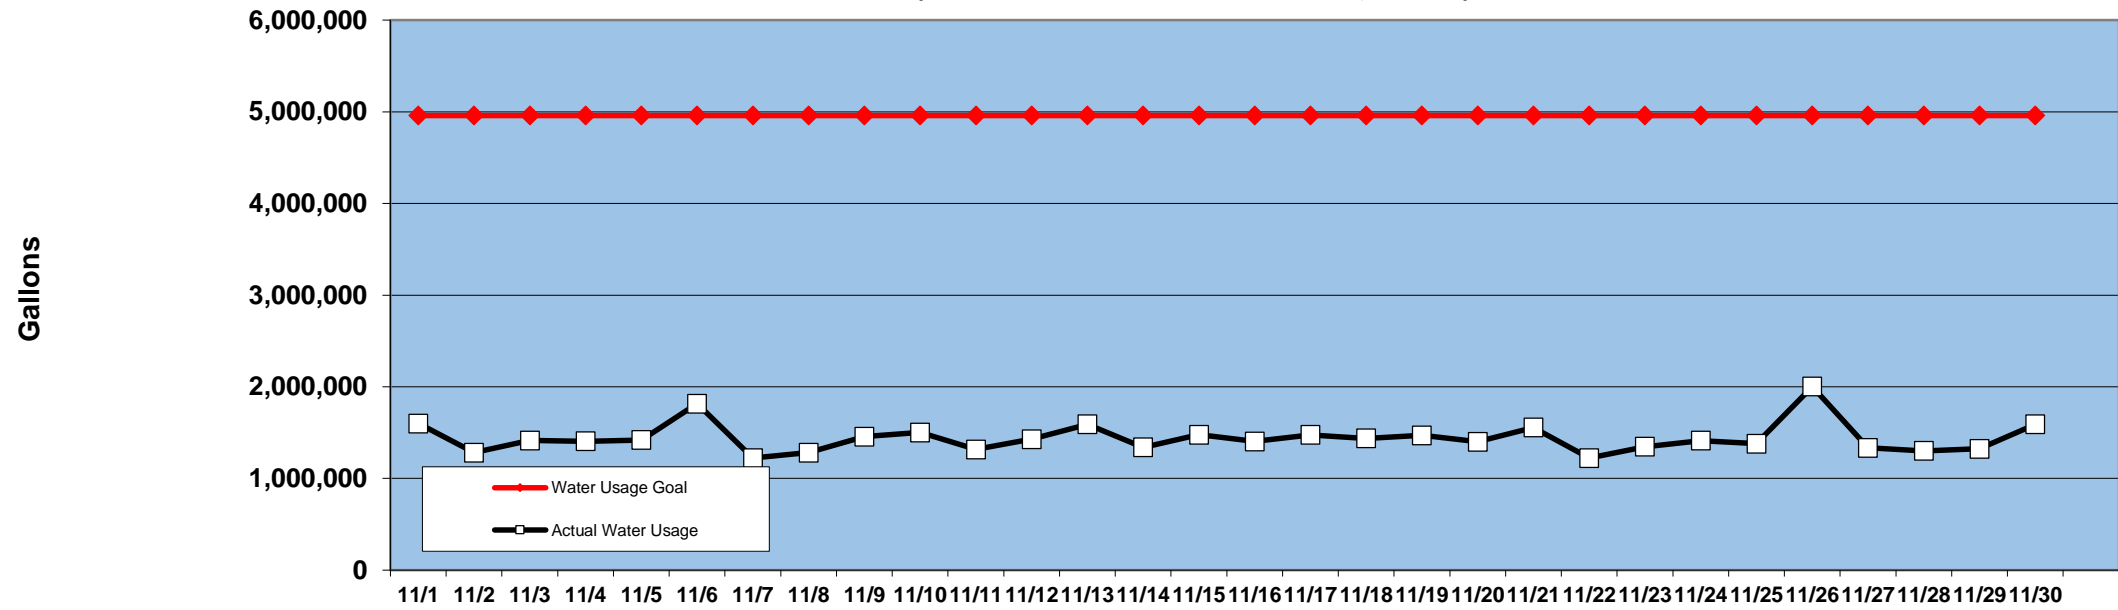

### PINEHURST DAILY WATER USAGE FOR NOVEMBER 2015

(updated 11/5/15 to reflect previous day's totals)

This data is supplied by Moore County Public Utilities. Currently in Stage 1 voluntary water restrictions.