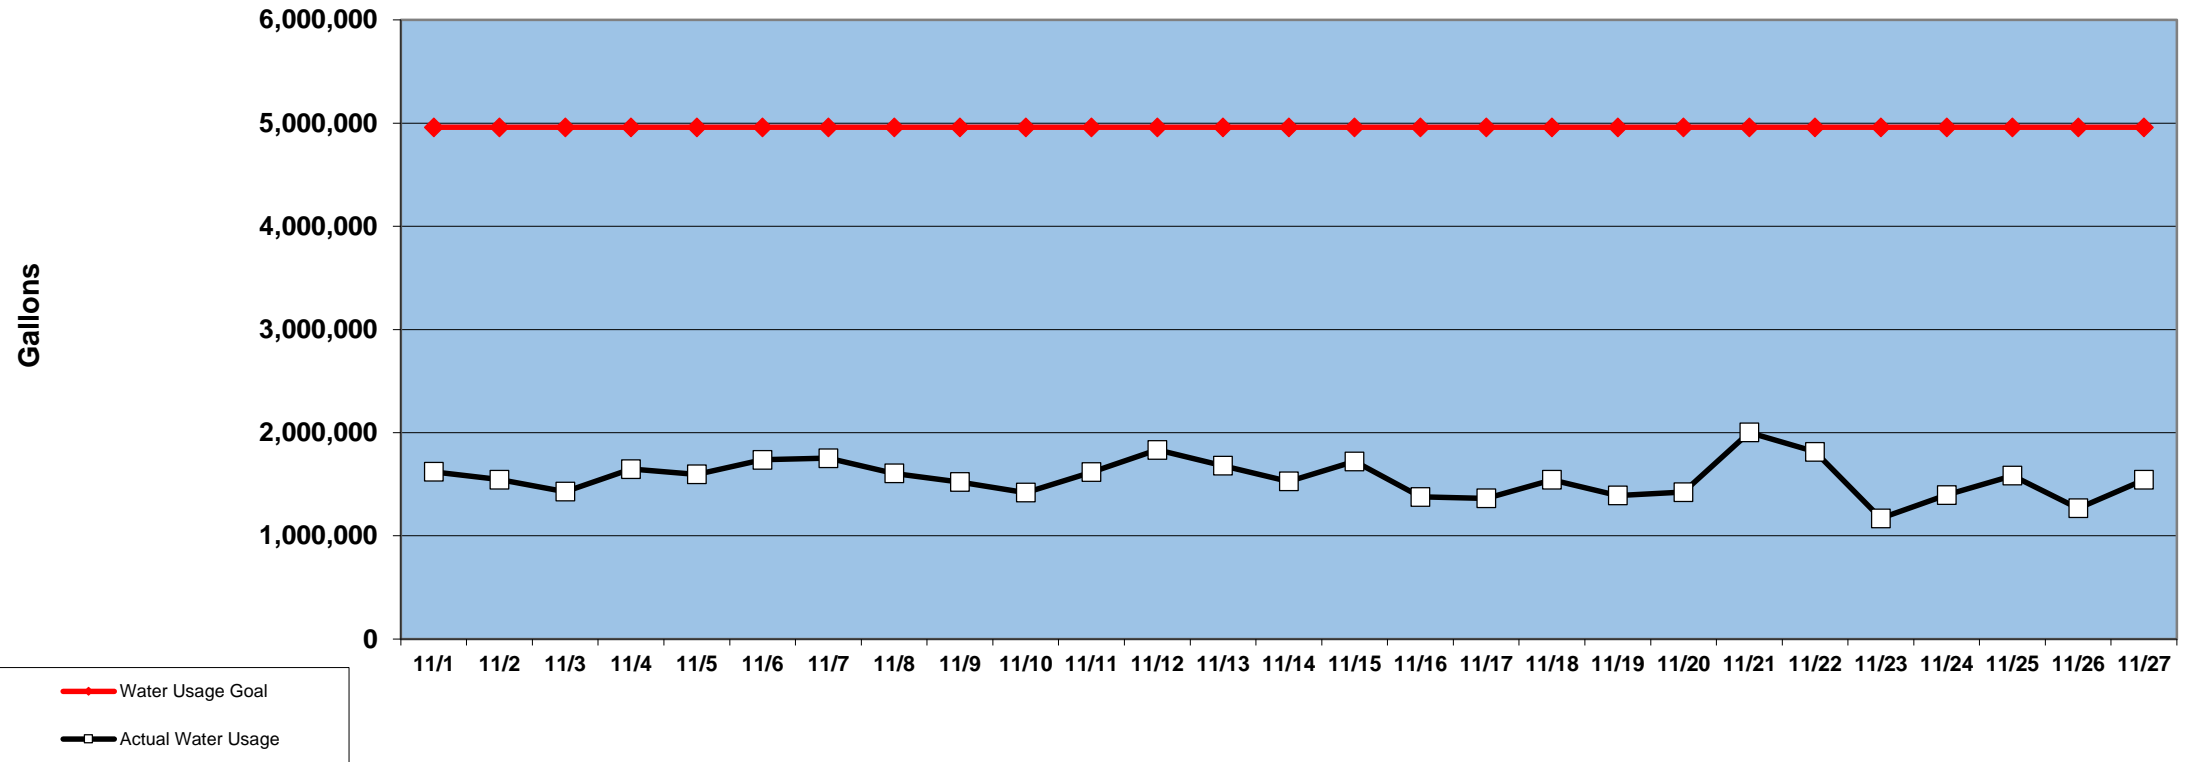

PINEHURST DAILY WATER USAGE FOR NOVEMBER 2014

(updated 10/8/14 to reflect previous day's totals)

This data is supplied by Moore County Public Utilities. Currently in Stage 1 voluntary water restrictions.