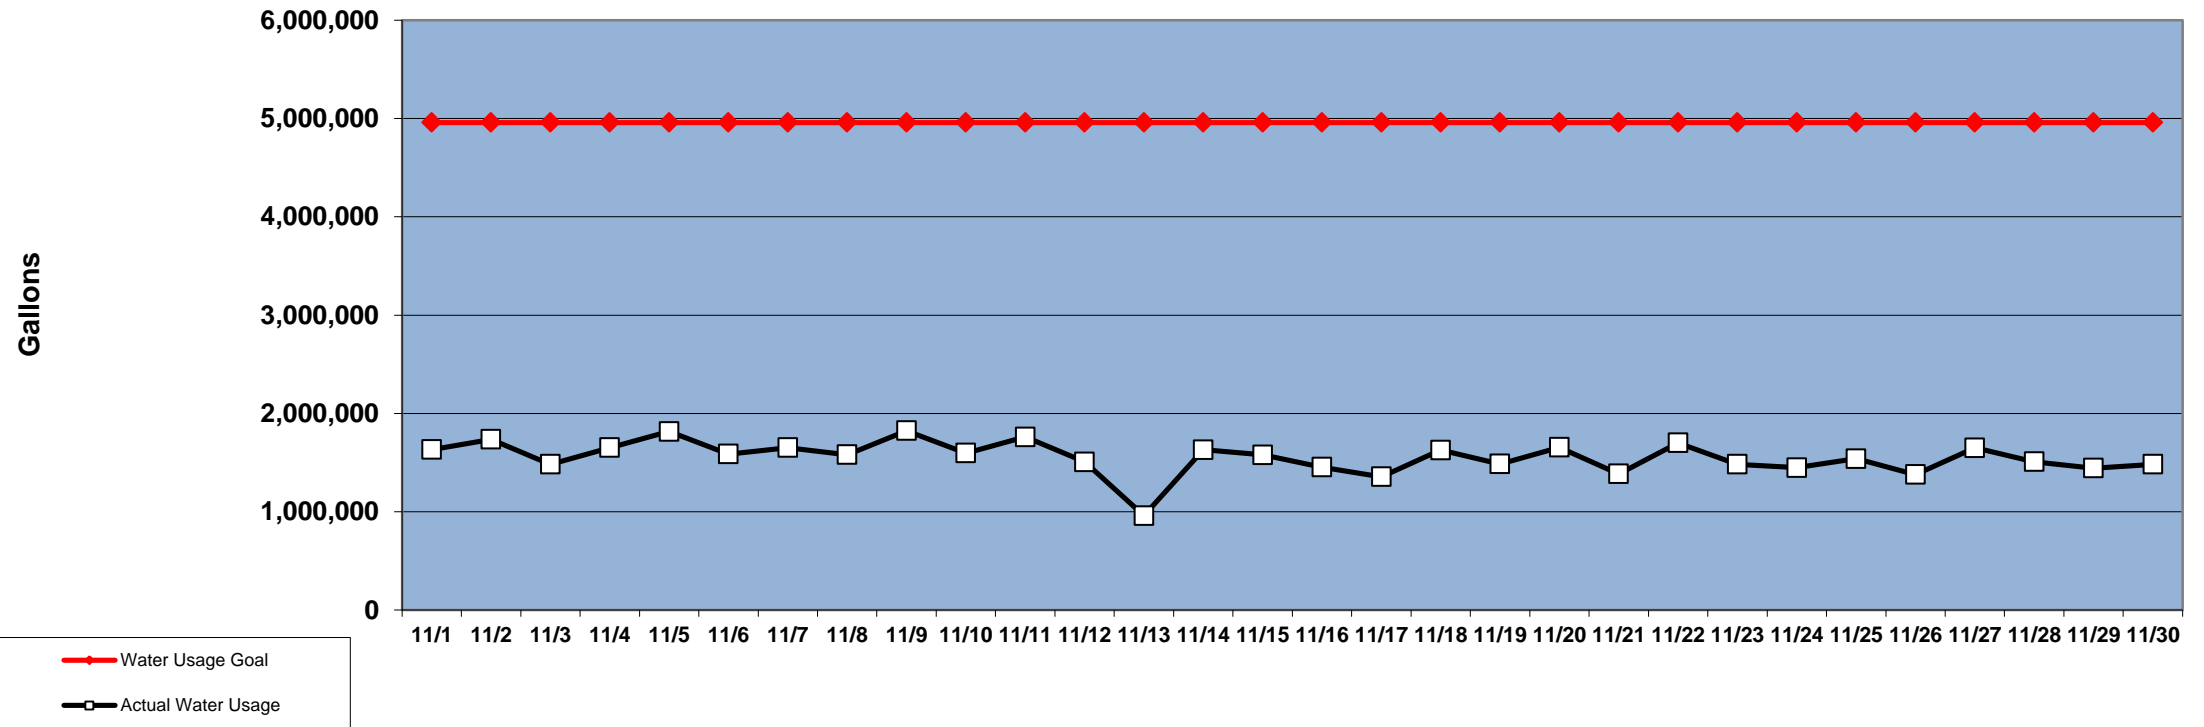

PINEHURST DAILY WATER USAGE FOR NOVEMBER 2013

(updated 12/2/13 to reflect previous day's totals)

This data is supplied by Moore County Public Utilities. Currently in Stage 1 voluntary water restrictions.