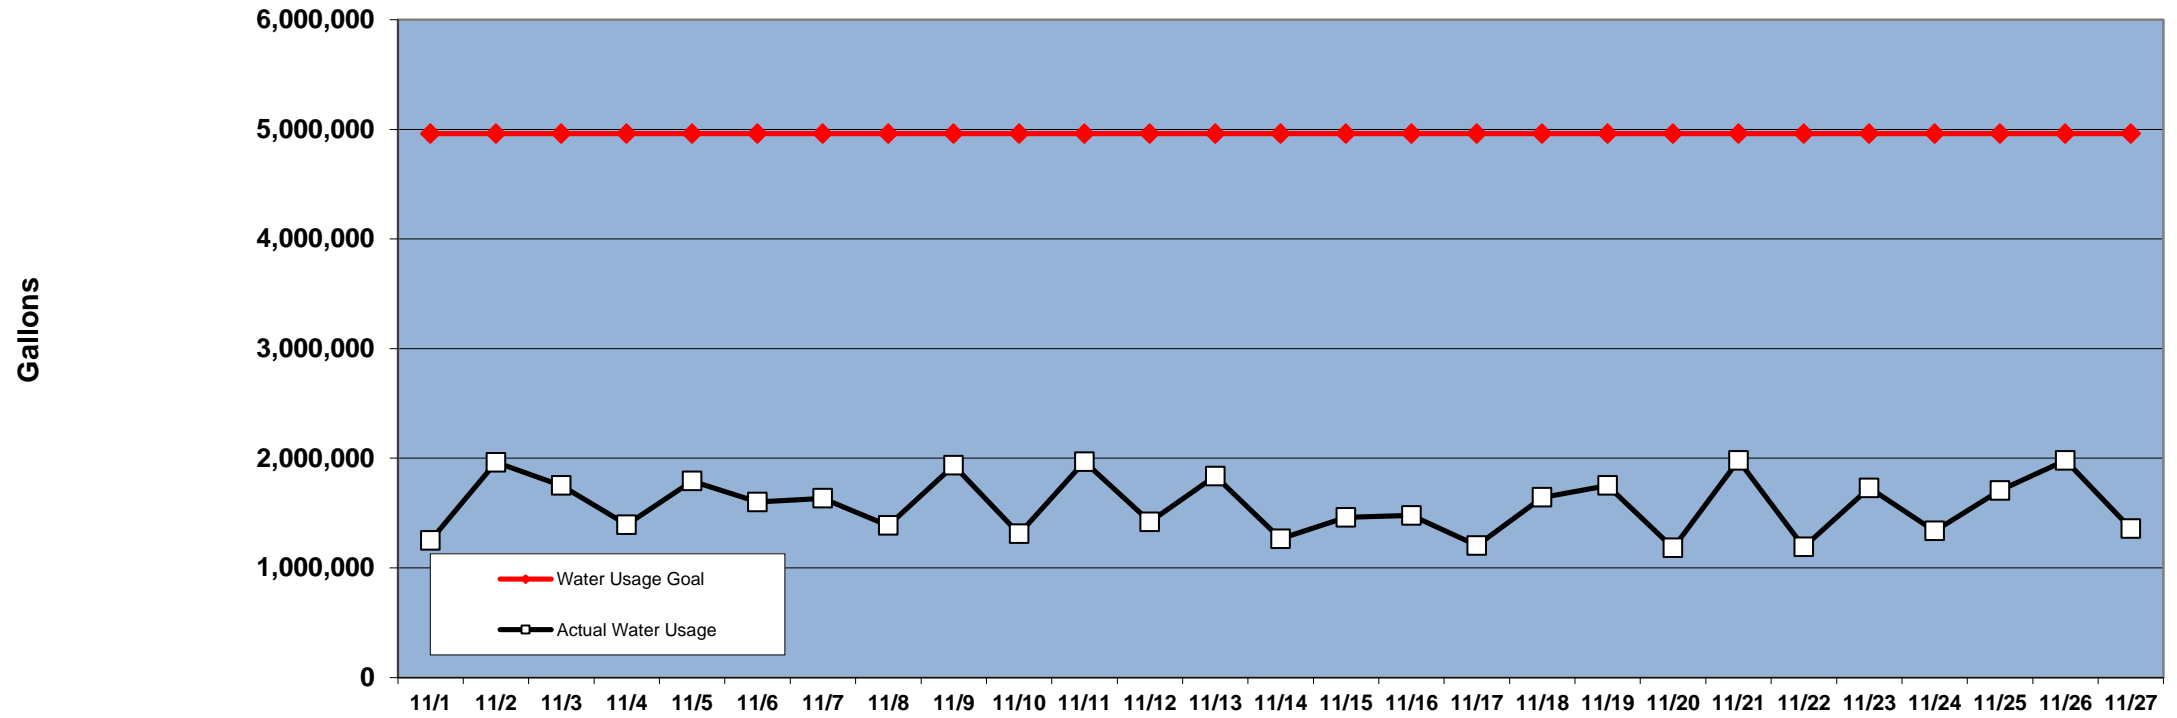

PINEHURST DAILY WATER USAGE FOR NOVEMBER 2012

(updated 11/29/12 to reflect previous day's totals)

This data is supplied by Moore County Public Utilities. Currently in Stage 1 voluntary water restrictions.