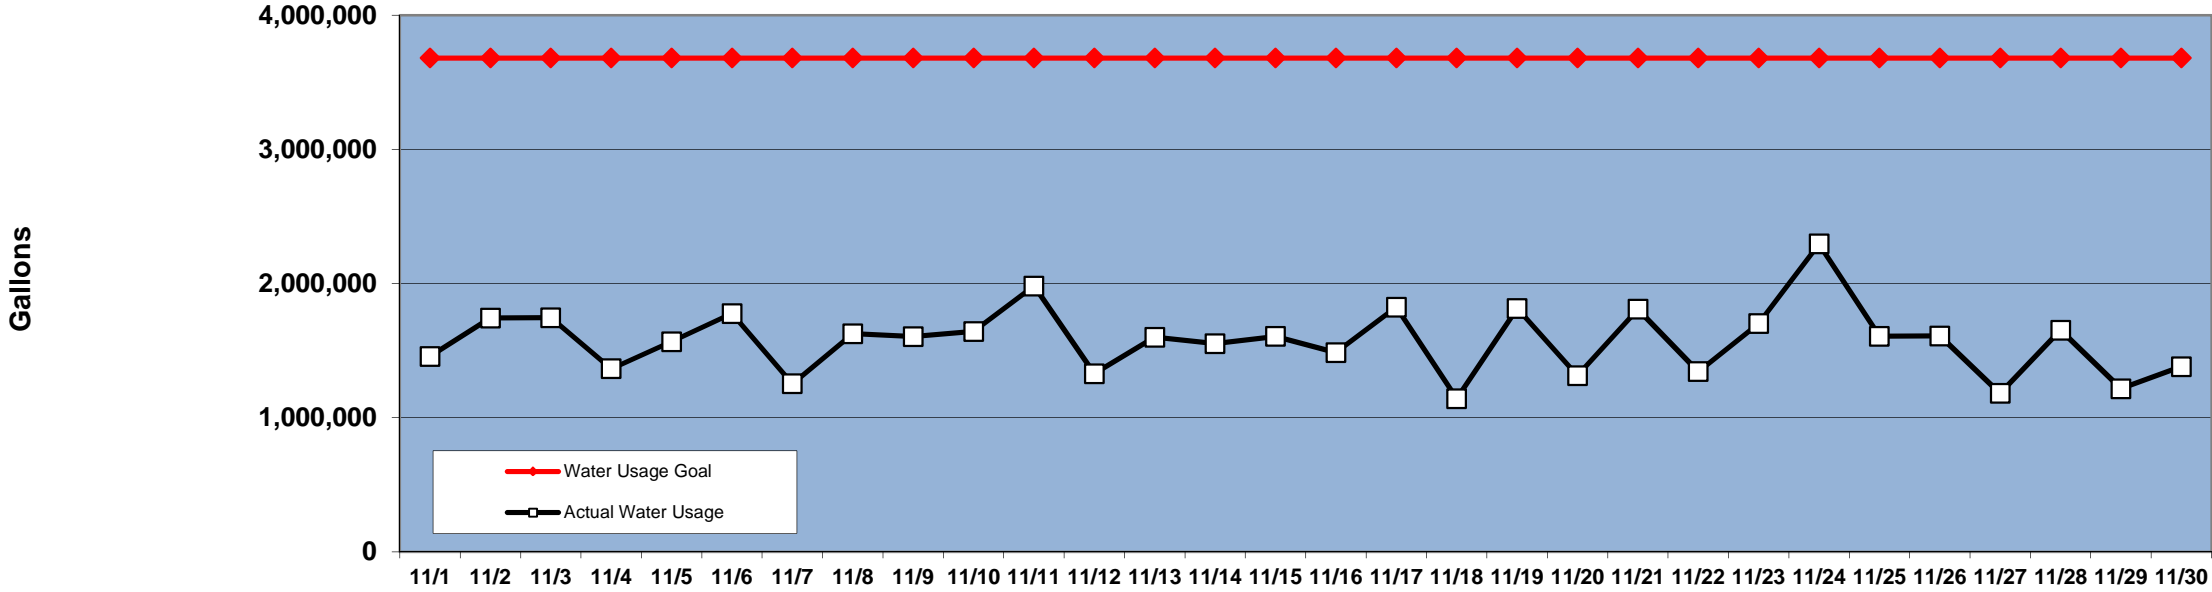

PINEHURST DAILY WATER USAGE FOR NOVEMBER 2010

(updated 12/2/10 to reflect previous day's totals)

This data is supplied by Moore County Public Utilities. Currently in Stage 1 voluntary water restrictions.