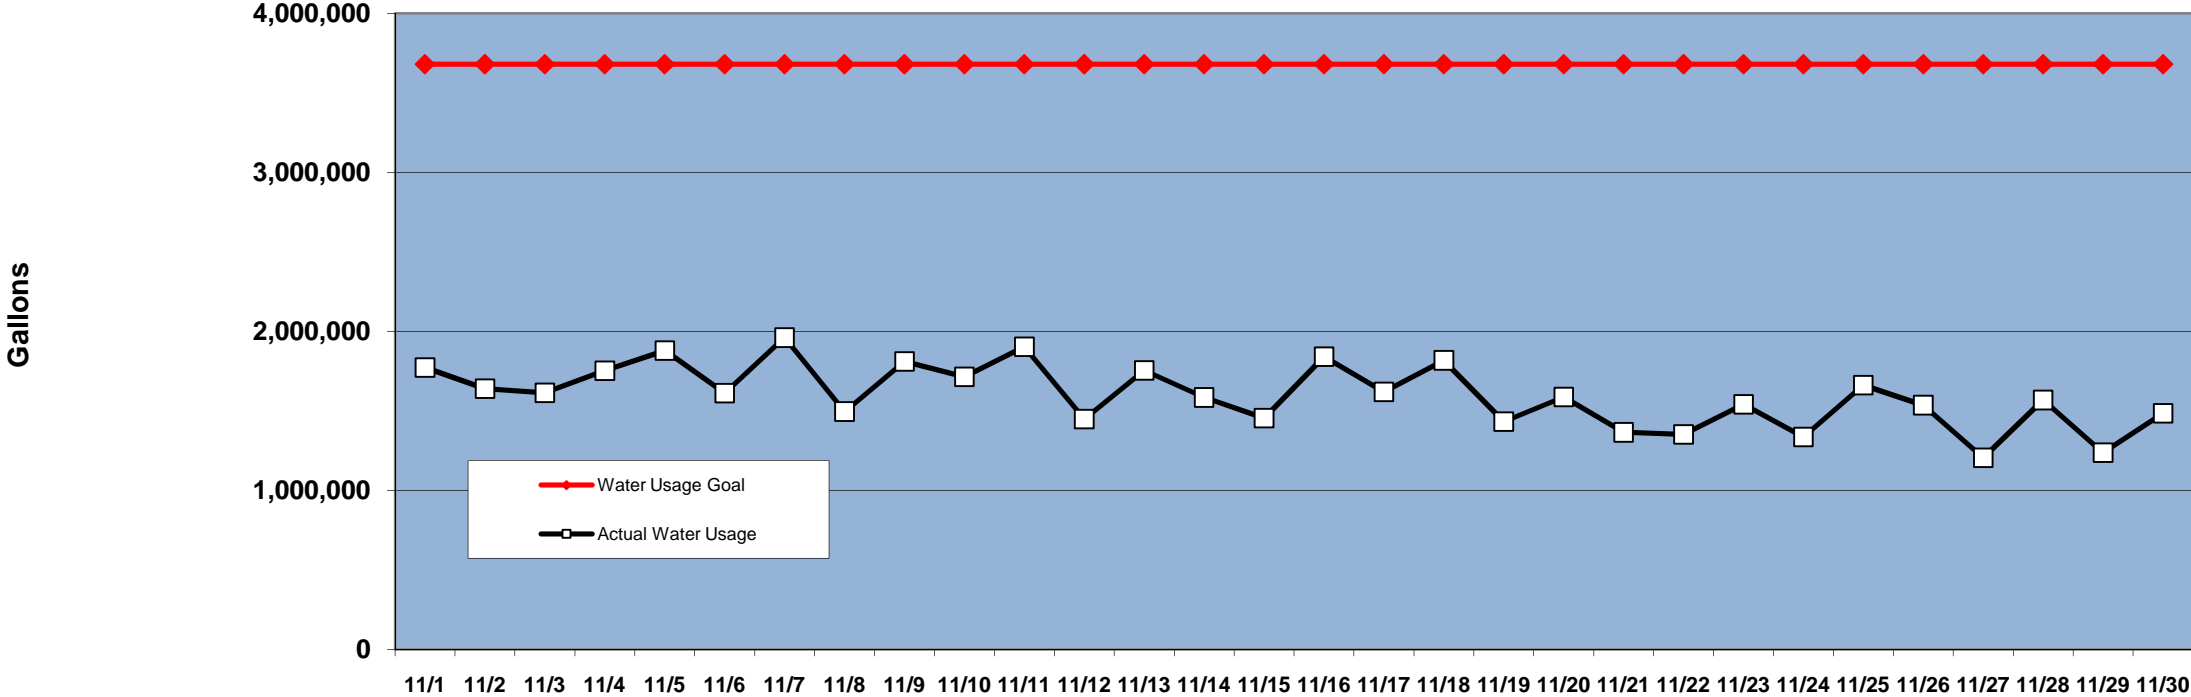

PINEHURST DAILY WATER USAGE FOR NOVEMBER 2009

(updated 12/1/09 to reflect previous day's totals)

This data is supplied by Moore County Public Utilities. Currently in Stage 1 voluntary water restrictions.