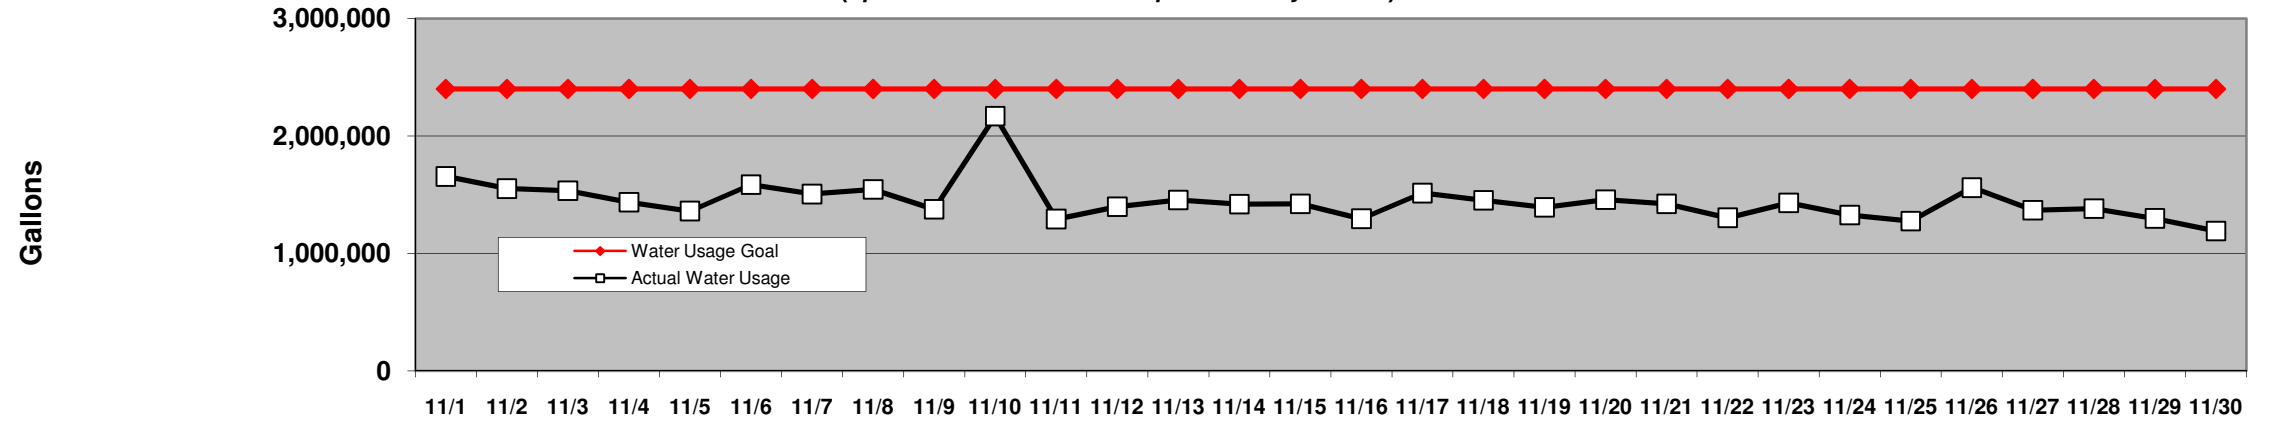

PINEHURST DAILY WATER USAGE FOR NOVEMBER

(updated 12/02/08 to reflect previous days totals)

This data is supplied by Moore County Public Utilities. Currently in Stage 1 voluntary water restrictions.